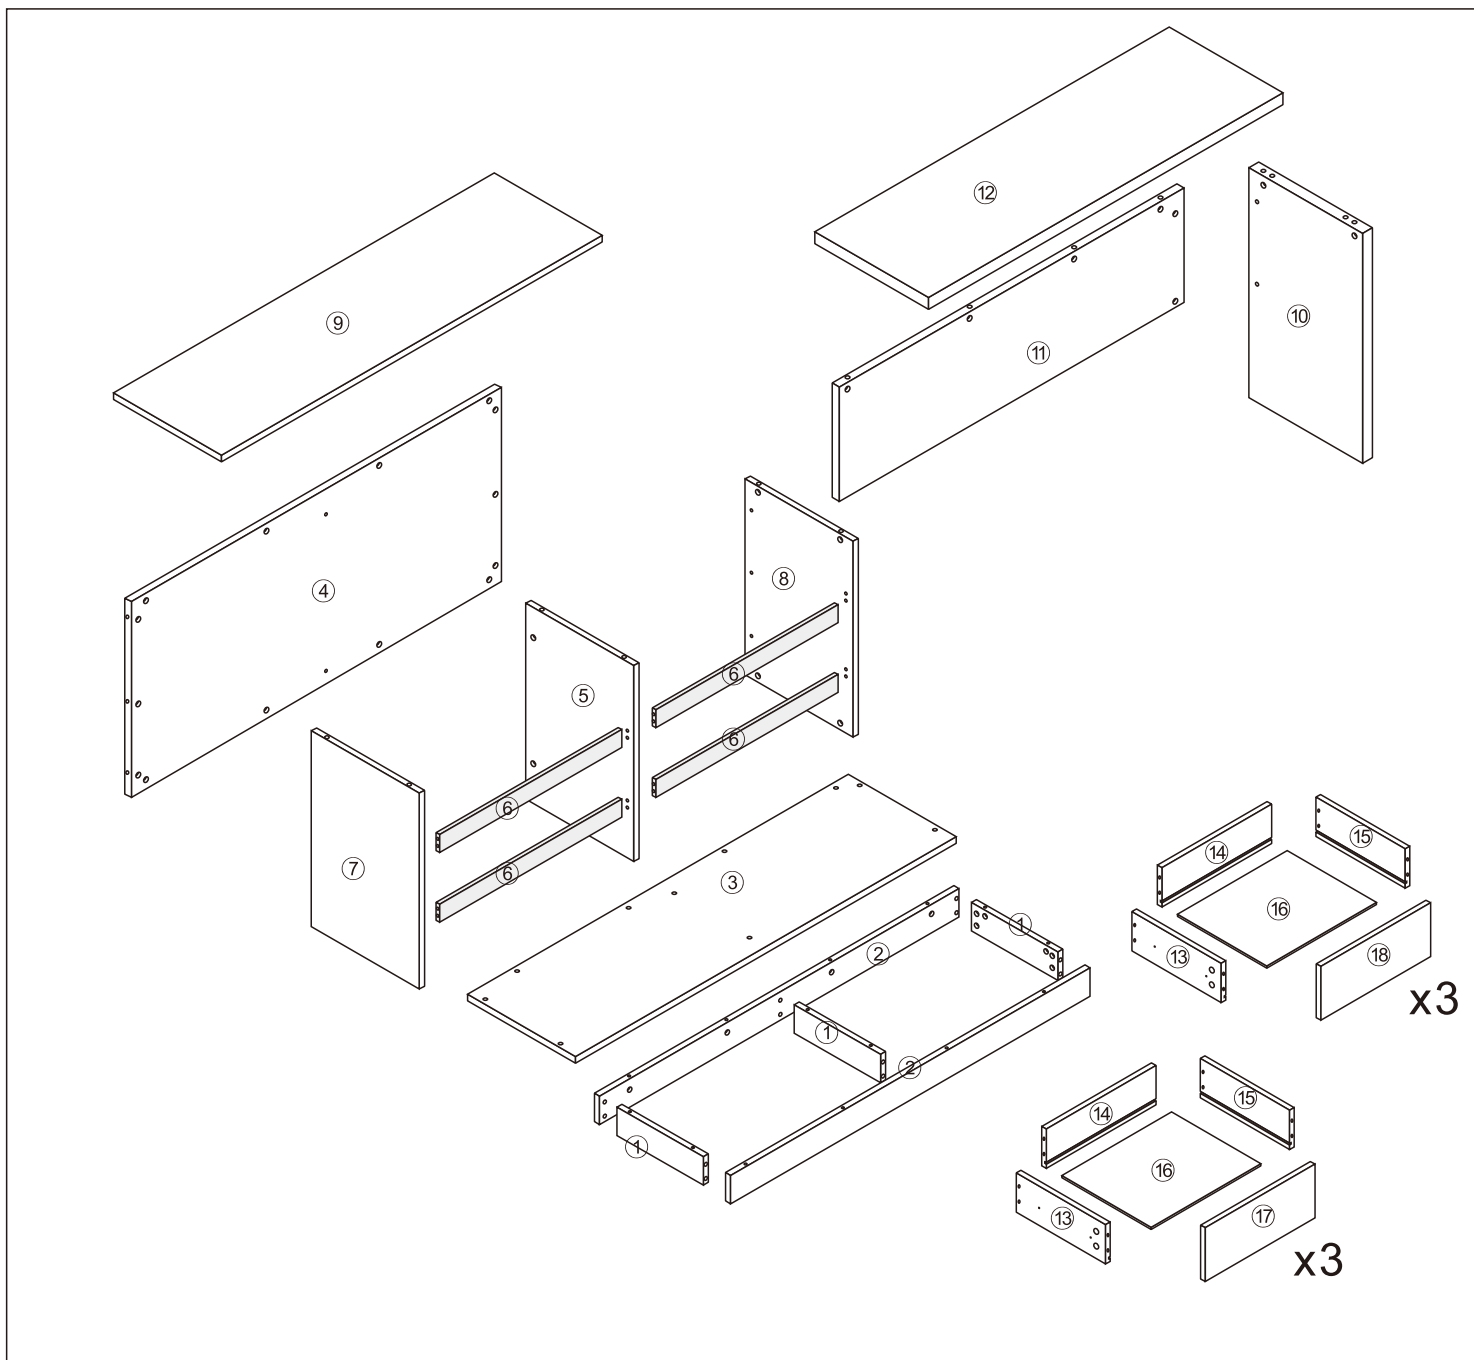

Disassembly and installation of accessories

A 102PCS	B 102PCS	C 48PCS	D 12PCS	E 24PCS	F 2PCS	G 12PCS	 Tools Recommended
15*10mm	6*28mm	3.5*14mm	Three-section Rail	3.5*40mm	8*30mm	φ15mm