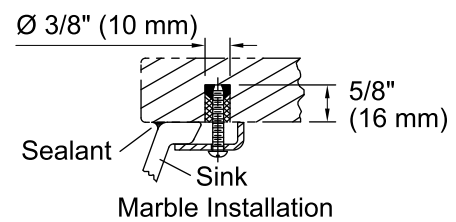

### Technical Information

All product dimensions are nominal.

Bowl configuration:	Single
Installation:	Under-mount
Bowl area (Only)	Length: 17" (432 mm) Width: 14" (356 mm) Water depth: 6-3/8" (162 mm)
Drain hole:	1-3/4" (44 mm)
Template:	Under-mount, 1151011-7, required, included