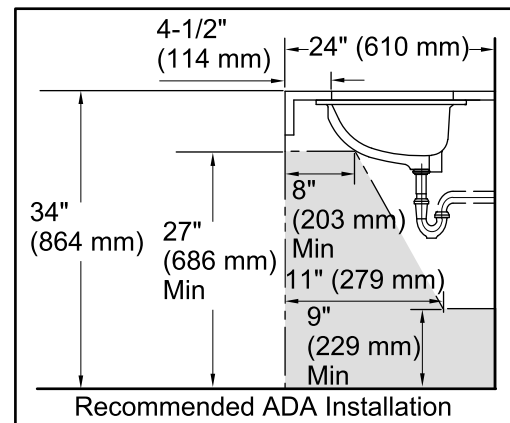

### Technical Information

All product dimensions are nominal.

Bowl configuration:	Single
Installation:	Under-mount
Bowl area (Only)	Length: 17" (432 mm) Width: 14" (356 mm) Water depth: 6-3/8" (162 mm)
Drain hole:	1-3/4" (44 mm)
Template:	Under-mount, 1151011-7, required, included