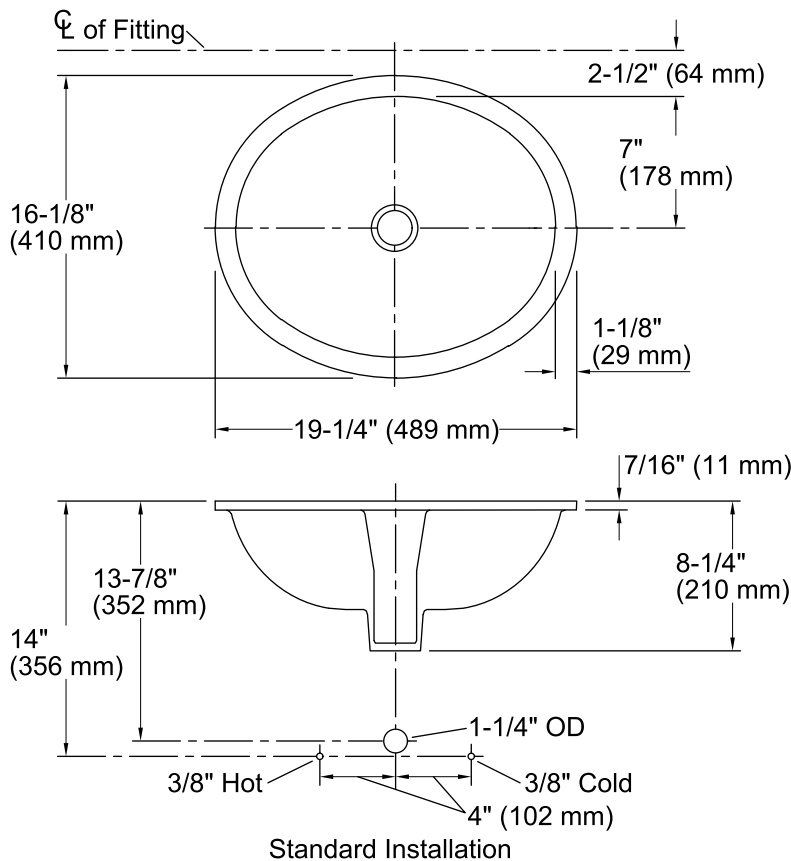

### Technical Information

All product dimensions are nominal.

Bowl configuration:	Single
Installation:	Under-mount
Bowl area (Only)	Length: 17" (432 mm) Width: 14" (356 mm) Water depth: 6-3/8" (162 mm)
Drain hole:	1-3/4" (44 mm)
Template:	Under-mount, 1151011-7, required, included