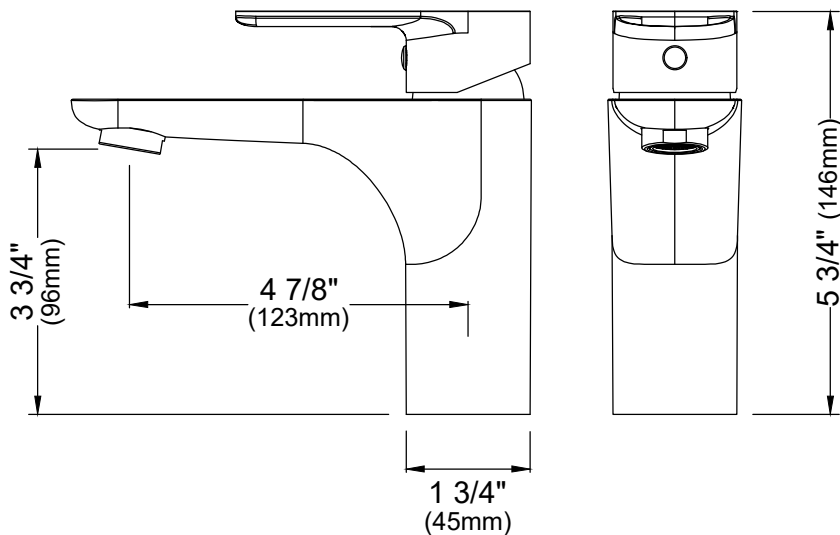

Listing and certifications:
cUPC, ASME A112.18.1/CSA B125.1
ADA compliant

Limited Lifetime Warranty

We reserve the right to update product specifications without notice. Please visit karran.com for the most current specification sheets. All dimensions are accurate to 1/4". REV 12-2025