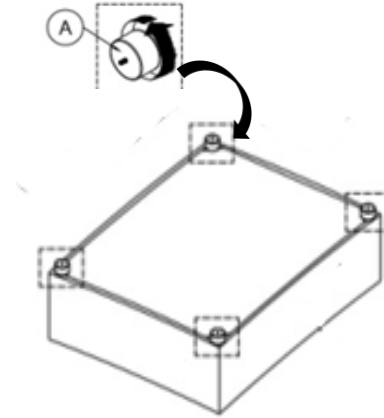

PARTS

PART LIST			
NO	DESCRIPTION		QTY
1	 SEAT		1

OTTOMAN

HARDWARE			
A		PLASTIC LEG	4

STEP 1

STEP 2

Quality and Safety guidelines:

- Please follow the static and dynamic weight capacity limits provided on this item. If you are unsure of the weight capacities for this product, email us or call us.
 - Please use this item on a stable, level surface only. All sofa legs/feet/bases should contact the flooring surface when in use. Do not use this item if any instability is detected.
 - This item is intended for sitting and lying down only, do not climb or stand on this item.
 - To prevent accidental tipping or falling, do not lean backwards or forwards in this sofa.
 - Do not slide this product when moving it.
 - This item is intended for indoor use only.
 - Store indoors away from moisture. For additional storage instructions, please email us or call us.
-