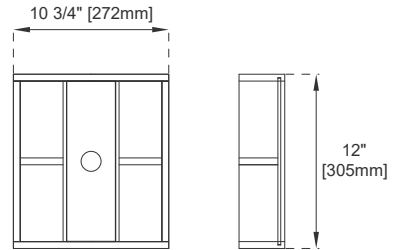

Hardware: Whitewashed Walnut (Wood)

Fits Drain Hole Size: 1 3/4"

Full Extension, Soft Close Glides

European Soft Close Hinges

Aluminum Laminate Drawer Liners

Adjustable Levelers

## Dimension

Width: 47-7/8"

Depth: 23-1/2"

Height: 33"

Rough-In Height: 21-1/2"

# 48" VANITY

Top View

Pull

Bamboo Drawer Organizer

Front View

All dimensions are nominal

# 48" VANITY

Side View

Side View

Back View

All dimensions are nominal