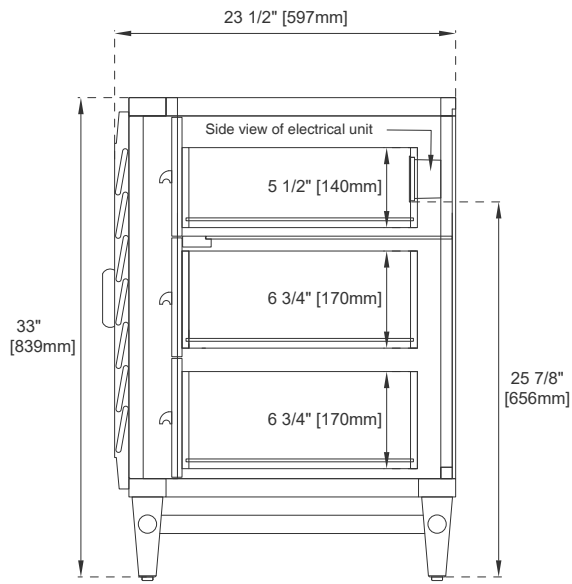

Hardware: Whitewashed Walnut (Wood)

Fits Drain Hole Size: 1 3/4"

Full Extension, Soft Close Glides

European Soft Close Hinges

Aluminum Laminate Drawer Liners

Adjustable Levelers

## Dimension

Width: 47-7/8"

Depth: 23-1/2"

Height: 33"

Rough-In Height: 21-1/2"

# 48" VANITY

Top View

Pull

Bamboo Drawer Organizer

Front View

All dimensions are nominal

# 48" VANITY

Side View

Side View

Back View

All dimensions are nominal