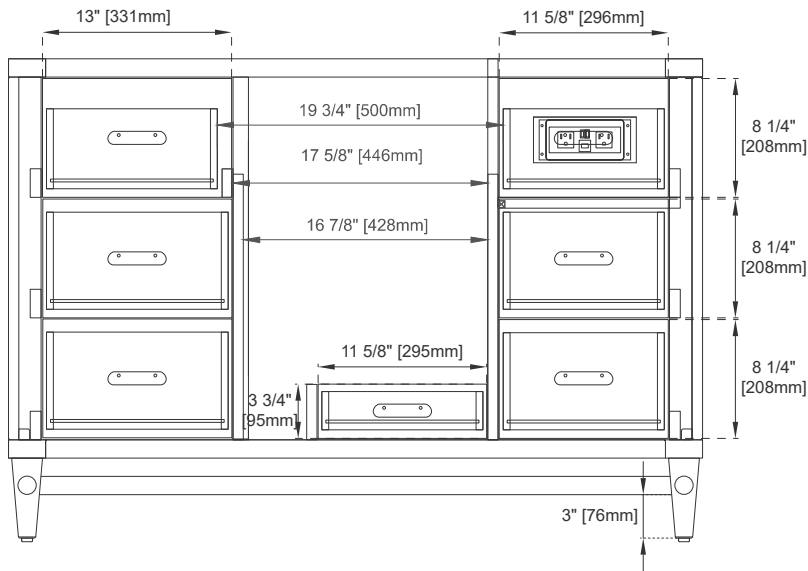

Hardware: Whitewashed Walnut (Wood)

Fits Drain Hole Size: 1 3/4"

Full Extension, Soft Close Glides

European Soft Close Hinges

Aluminum Laminate Drawer Liners

Adjustable Levelers

## Dimension

Width: 47-7/8"

Depth: 23-1/2"

Height: 33"

Rough-In Height: 21-1/2"

# 48" VANITY

Top View

Pull

Bamboo Drawer Organizer

Front View

All dimensions are nominal

# 48" VANITY

Side View

Side View

Back View

All dimensions are nominal