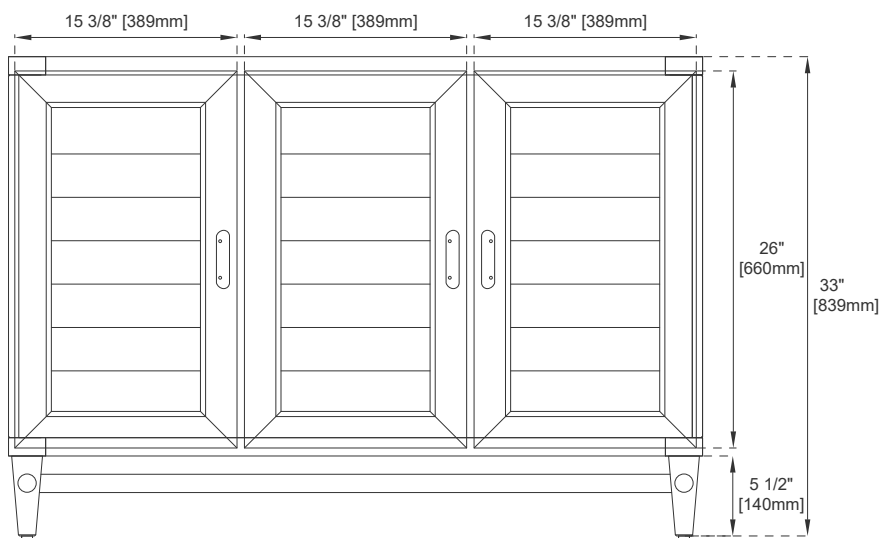

Hardware: Whitewashed Walnut (Wood)

Fits Drain Hole Size: 1 3/4"

Full Extension, Soft Close Glides

European Soft Close Hinges

Aluminum Laminate Drawer Liners

Adjustable Levelers

## Dimension

Width: 47-7/8"

Depth: 23-1/2"

Height: 33"

Rough-In Height: 21-1/2"

# 48" VANITY

Top View

Pull

Bamboo Drawer Organizer

Front View

All dimensions are nominal

# 48" VANITY

Side View

Side View

Back View

All dimensions are nominal