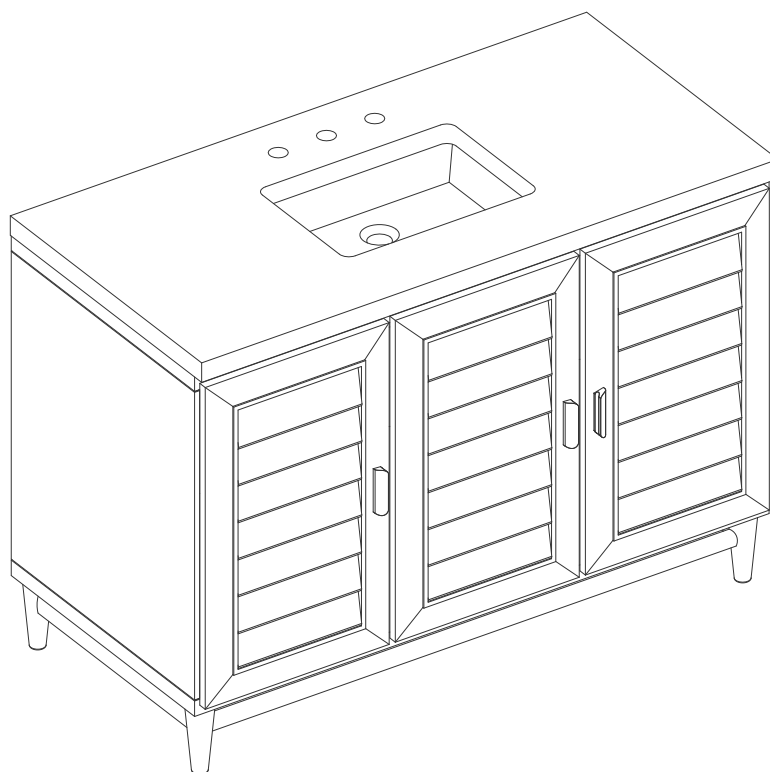

# 48" VANITY

---

## Features and Materials

Solids: Soft Maple and Yellow Poplar

Veneers: Birch

Panels: Plywood

Installation Type: Floor Standing

Number of Basins: One, with Optional 3cm Top

Vanity Top Included: NO, Optional 3cm Tops Available with Sinks

Overflow: Yes, Front Facing

Number of Doors: Three

Number of Drawers: Seven

USB/Power Component: YES

Cord Length: 6'6"

Bamboo Storage Tray: One

Assembly Required: Installation of Optional 3cm Top with Sink

Drawer Box Material and Construction: 12mm Plywood/English Dovetail Joinery

## Dimension

Width: 47-7/8"

Depth: 23-1/2"

Height: 33"

Rough-In Height: 21-1/2"