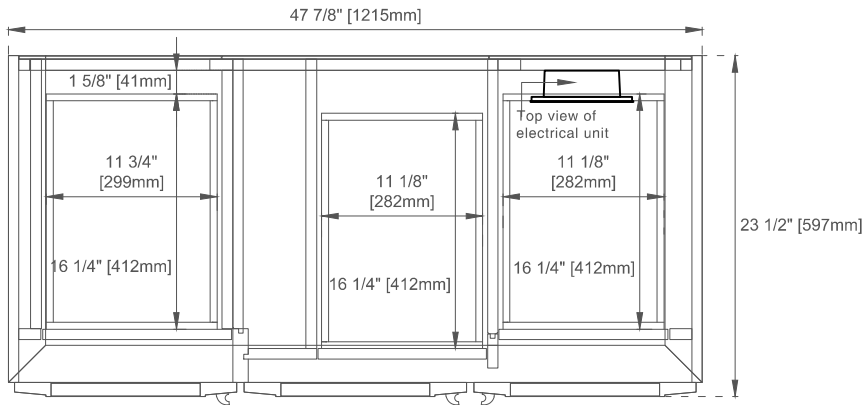

Hardware: Whitewashed Walnut (Wood)

Fits Drain Hole Size: 1 3/4"

Full Extension, Soft Close Glides

European Soft Close Hinges

Aluminum Laminate Drawer Liners

Adjustable Levelers

## Dimension

Width: 47-7/8"

Depth: 23-1/2"

Height: 33"

Rough-In Height: 21-1/2"

# 48" VANITY

Top View

Pull

Bamboo Drawer Organizer

Front View

All dimensions are nominal

# 48" VANITY

Side View

Side View

Back View

All dimensions are nominal