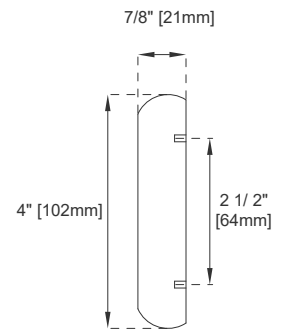

Hardware: Whitewashed Walnut (Wood)

Fits Drain Hole Size: 1 3/4"

Full Extension, Soft Close Glides

European Soft Close Hinges

Aluminum Laminate Drawer Liners

Adjustable Levelers

## Dimension

Width: 47-7/8"

Depth: 23-1/2"

Height: 33"

Rough-In Height: 21-1/2"

# 48" VANITY

Top View

Pull

Bamboo Drawer Organizer

Front View

All dimensions are nominal

# 48" VANITY

Side View

Side View

Back View

All dimensions are nominal