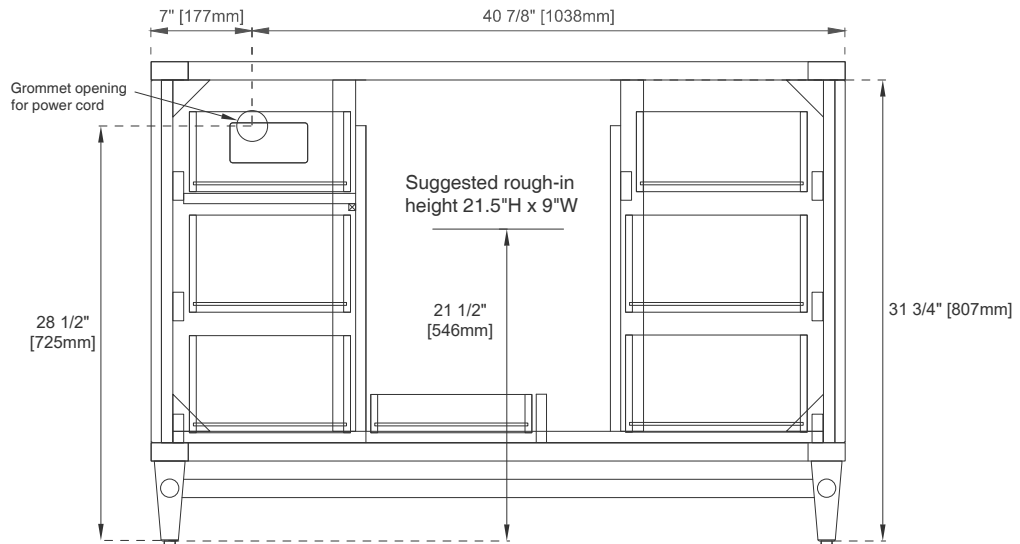

Hardware: Whitewashed Walnut (Wood)

Fits Drain Hole Size: 1 3/4"

Full Extension, Soft Close Glides

European Soft Close Hinges

Aluminum Laminate Drawer Liners

Adjustable Levelers

## Dimension

Width: 47-7/8"

Depth: 23-1/2"

Height: 33"

Rough-In Height: 21-1/2"

# 48" VANITY

Top View

Pull

Bamboo Drawer Organizer

Front View

All dimensions are nominal

# 48" VANITY

Side View

Side View

Back View

All dimensions are nominal