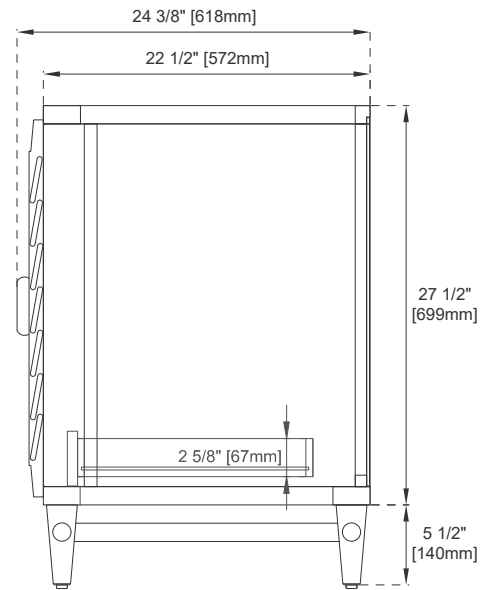

Hardware: Whitewashed Walnut (Wood)

Fits Drain Hole Size: 1 3/4"

Full Extension, Soft Close Glides

European Soft Close Hinges

Aluminum Laminate Drawer Liners

Adjustable Levelers

## Dimension

Width: 47-7/8"

Depth: 23-1/2"

Height: 33"

Rough-In Height: 21-1/2"

# 48" VANITY

Top View

Pull

Bamboo Drawer Organizer

Front View

All dimensions are nominal

# 48" VANITY

Side View

Side View

Back View

All dimensions are nominal