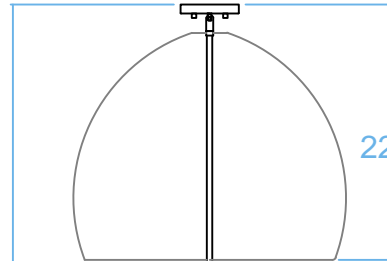

HEIGHT: 22.87in. (57.1cm) TO 58.46in. (148.5cm)
DIAMETER: 24in. (61cm)

TOP VIEW

0.75in. (2cm)

20in. (50.8cm)

24in. (61cm)

FRONT VIEW

5.12in. (13cm)

22.48in. (57.1cm)

58.46in. (148.5cm)

24in. (61cm)

SIDE VIEW