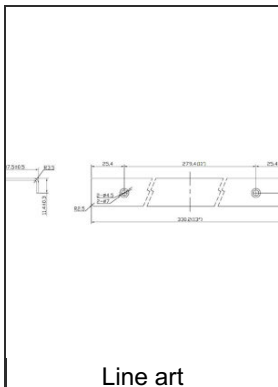

Contemporary Aluminum Edge Pull - 576

The ultra slim design of this contemporary edge pull makes it easier to install. Its discreet shape matches a wide range of decors.

Product № BP57613170A

Center to Center 11 in

Finish Stainless Steel

Length - Overall Dimensions 13 in

TECHNICAL SPECIFICATIONS

Product №	BP57613170A
Pulls and Knobs Style	Modern
Type	Edge pulls
Material	Aluminum
Thickness	1/16 in*
Width - Overall Dimensions	7/8 in*
Screw/Nail	Wood Screw (Included)
Color Group	Gray and Chrome Group
Finish Number	170
Suggested Price	From \$20.00 to \$30.00
Projection - Overall Dimensions	1 15/32 in*

Disclaimer

Measures shown with an asterisk (*) have been converted as per your preference. These are not the official measures. To view the measures specified by the manufacturer, [click here](#).

SUGGESTED PRODUCTS

IMPORTANT INFORMATION

To properly secure the pull, use all anchor points spanning the center to center.

RELATED DOCUMENTS

PRODUCT PHOTOS