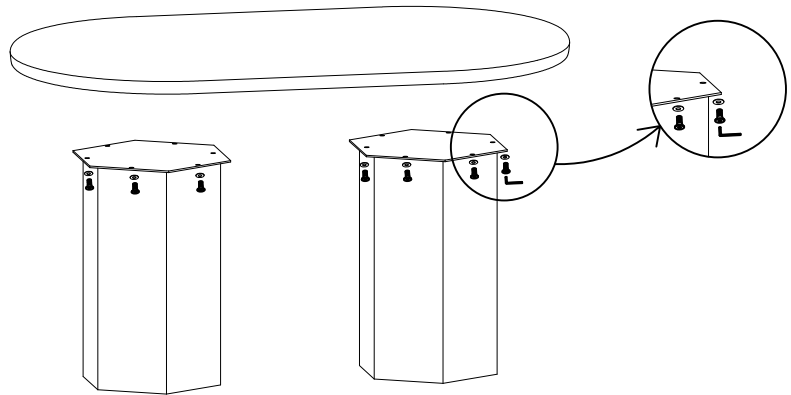

PARTS AND HARDWARE.

PARTS LIST

NO.	DESCRIPTION	IMAGE	QTY.
1.	TOP		1.
2.	BASE		2.

HARDWARE LIST

NO.	DESCRIPTION	IMAGE	QTY.
1.	ALLEN BOLT	 (Ø8X16 MM)	12.
2.	WASHER	 (10X25 MM)	12.
3.	ALLEN KEY	 (5X70 MM)	1.

NOTES.

Thank you for purchasing this quality product!
Be sure to check all packing material carefully for a small part that may have come loose inside the carton during shipping.

CAUTION: The item is heavy, assembly should be performed by six people.

STEP 1.