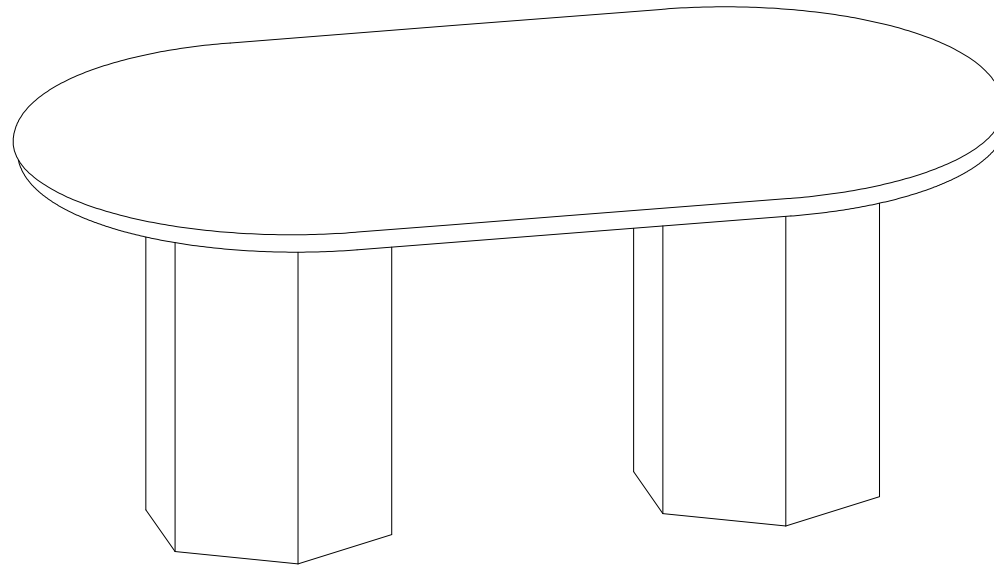

MOE'S

home collection

ASSEMBLY INSTRUCTIONS.

SARTORIA DINING TABLE BRECCIA MARBLE

GK-1131-34-0

THANK YOU FOR YOUR PURCHASE!

PARTS AND HARDWARE.

PARTS LIST

NO.	DESCRIPTION	IMAGE	QTY.
1.	TOP		1.
2.	BASE		2.

HARDWARE LIST

NO.	DESCRIPTION	IMAGE	QTY.
1.	ALLEN BOLT	 (Ø8X16 MM)	12.
2.	WASHER	 (10X25 MM)	12.
3.	ALLEN KEY	 (5X70 MM)	1.

NOTES.

Thank you for purchasing this quality product!
Be sure to check all packing material carefully for a small part that may have come loose inside the carton during shipping.