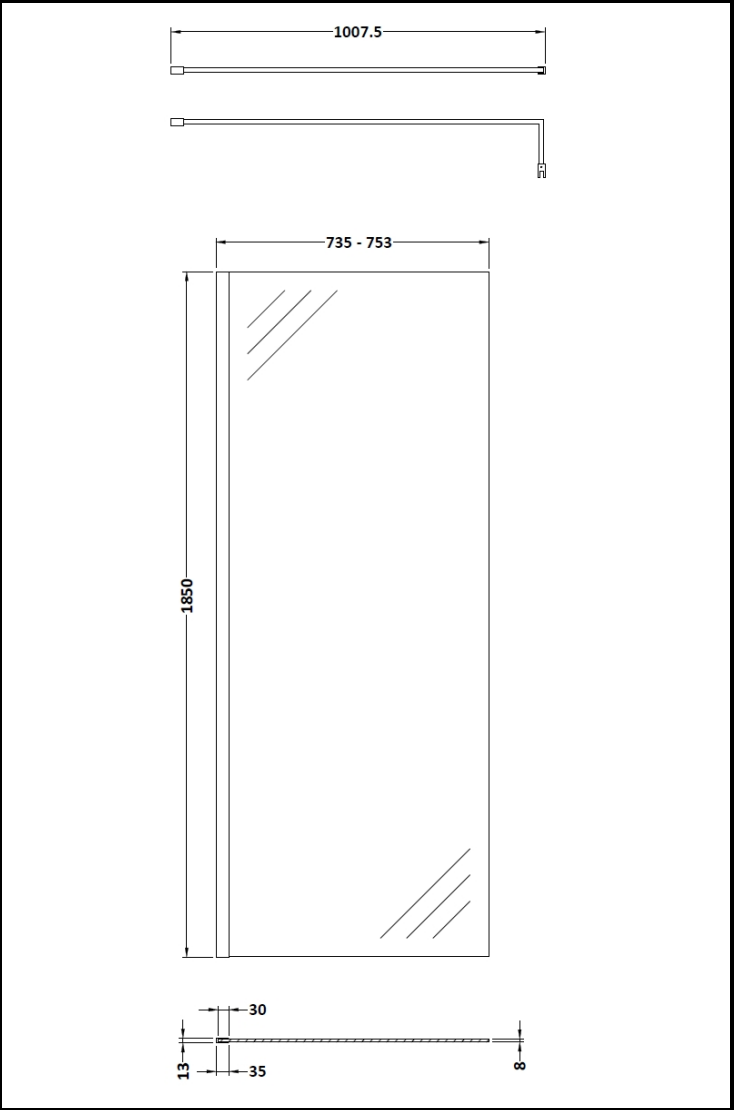

# CUSTOMER DATA SHEET - ENCLOSURES

**DESCRIPTION:** Wetroom Screen 760 X 1850 X 8mm

PRODUCT DIMENSIONS			
Height (mm)	Width (mm)	Depth (mm)	Nett Wgt Kg
1850	760	14	32.5

PACKAGING DIMENSIONS			
Height (mm)	Width (mm)	Length (mm)	Gross Wgt Kg
60	810	1920	32.5

PACKAGING DATA			
Box Colour	Brown Cardboard Box - Printed		
Box Qty	1	Label Colour	Not Applicable
Label Size	100 x 50	Label Qty	0

OUTER BOX DIMENSIONS (If Applicable)				
Height (mm)	Width (mm)	Depth (mm)	Length (mm)	Gross Wgt Kg

PRODUCT DETAILS			
Country of Origin	China	CE Approval	Yes
Fitting Instruction	Yes	Profile Finish	Polished Chrome
Profile Material	Aluminium	Entry Width (mm)	N/A
Adjustments (mm)	735mm - 753mm	Swing Out Dim (mm)	N/A
Swing In Dim (mm)	N/A	Glass Thickness (mm)	8
Radius (mm)	Not Applicable	Easy Clean	No
Easy Fit	No	Handle Material	Not Applicable
Handle Style	Not Applicable	Wheel Type	Not Applicable
Enclosure Design	Frameless	Extras	None
Support Bar Inc'	Support Bar Included		