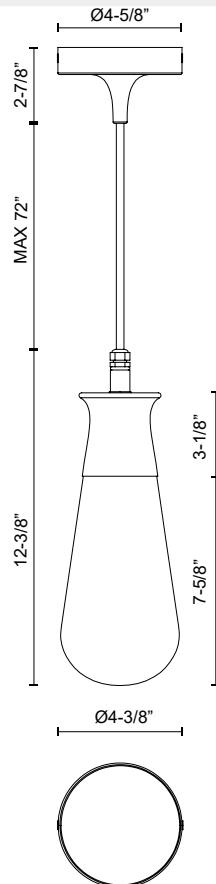

alora mood

P. 1.855.855.8926

CANADA: 19054 28TH Avenue Surrey - BC V3Z 6M3

USA: 3035 E. Lone Mountain Rd - Las Vegas, NV, 89081

MARCEL EP464001

FIXTURE DIMENSIONS	D4-3/8" x H12-3/8"
GLASS DETAILS	Clear Bubble Glass
LAMP TYPE	E26
WATTAGE	1 x 60W
MAX WATTAGE	60W
BULB QTY	1
BULBS INCLUDED	No
VOLTAGE	120V
MATERIAL	Aluminum
WIRE LENGTH	72" Max
MINIMUM HANG HEIGHT	18"
SLOPED CEILING ADAPTABLE	Yes
LOCATION	Wet
CANOPY DIMENSIONS	D4-5/8" x H2-7/8"
BRAND	Alora Mood

[D - Diameter, L - Length, W - Width, H - Height, E - Extension]

AVAILABLE FINISHES:

EP464001BKCB
Clear Bubble
Glass/Textured
Black

*For complete warranty terms, please visit: www.aloralighting.com/warranty