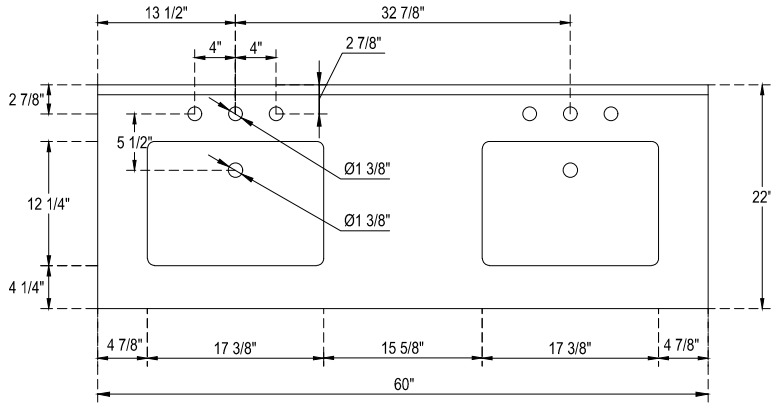

SPECIFICATIONS

Overall Length

4 7/8" (123mm)

center to center