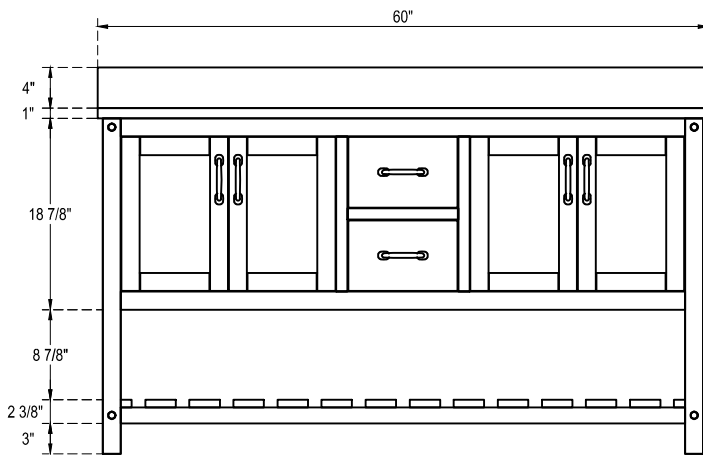

SPECIFICATIONS

Overall Length

4 7/8" (123mm)

center to center