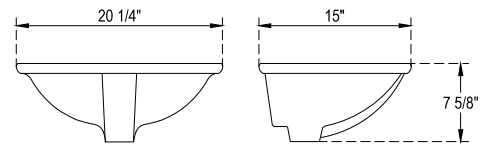

SPECIFICATIONS

Overall Length

4 7/8" (123mm)

center to center