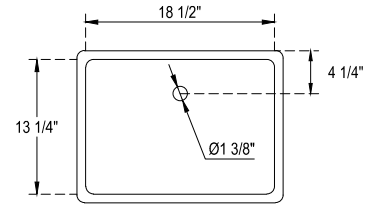

SPECIFICATIONS

Overall Length

4 7/8" (123mm)

center to center