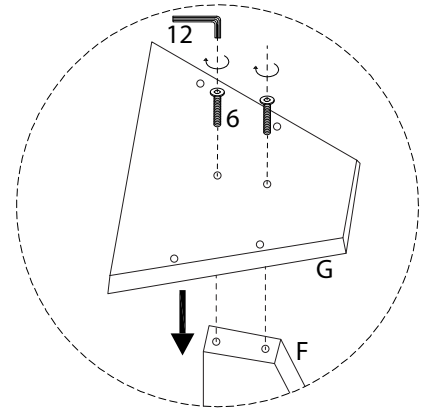

Assembly instructions for step 1/8:

- Warning:** Do not use a power drill. Use an Allen key (shown in a circle) to tighten the screws.
- Warning:** Do not use a screwdriver. Use a block of wood (shown in a circle) to support the frame during assembly.
- Time:** 45 minutes (indicated by a clock icon).
- Personnel:** 2 people (indicated by a person icon).

x 1

2

A

x 1

B

x 1

5

x 2