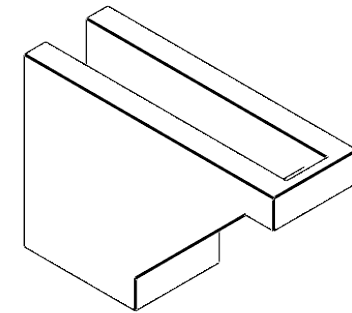

# ITEM NUMBER: RFTURO040X08000X12000X008BUR00RCPR

4"W X 8"H X 12"L TIMBERTHANE ROUGH CEDAR BURLINGTON FAUX WOOD OPEN RAFTER TAIL, 8"L END, PRIMED TAN

**SIDE PROFILE**

**FRONT PROFILE**

**ISOMETRIC**

GENERATED DATE : 03/02/2023

EKENA MILLWORK  
2300 WEST MAIN ST.  
CLARKSVILLE, TX 75426  
TOLL FREE: 866-607-0453  
WWW.EKENAMILLWORK.COM

NOTES

1. INSTALLATION TO BE COMPLETED IN ACCORDANCE WITH MANUFACTURER'S SPECIFICATIONS.
2. DRAWING MAY NOT BE TO SCALE
3. THIS DRAWING IS INTENDED FOR DESIGN AND PLANNING PURPOSES ONLY.
4. ALL INFORMATION CONTAINED HEREIN WAS CURRENT AT THE TIME OF DEVELOPMENT BUT MUST BE REVIEWED AND APPROVED BY THE PRODUCT MANUFACTURER TO BE CONSIDERED ACCURATE.
5. TIMBERTHANE ARCHITECTURAL PRODUCTS ARE MADE FROM HIGH DENSITY URETHANE AND COME FACTORY PRIMED