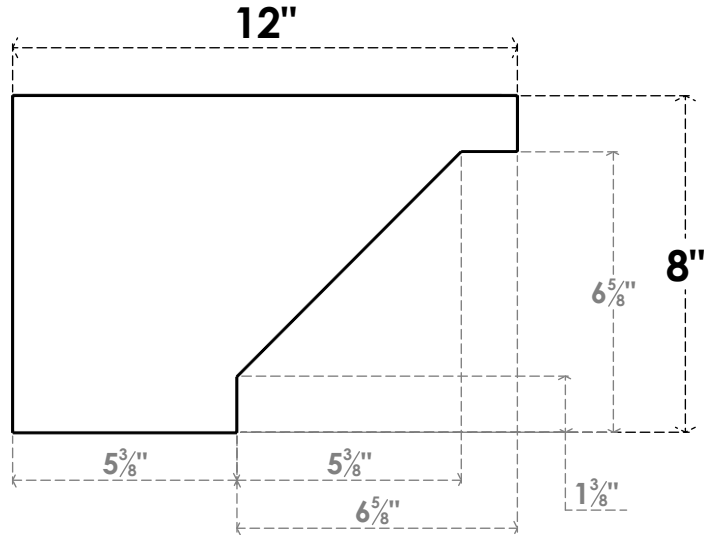

# ITEM NUMBER: RFTURO040X08000X12000X008BUR00RCPR

4"W X 8"H X 12"L TIMBERTHANE ROUGH CEDAR BURLINGTON FAUX WOOD OPEN RAFTER TAIL, 8"L END, PRIMED TAN

**SIDE PROFILE**

**FRONT PROFILE**

**ISOMETRIC**

GENERATED DATE : 03/02/2023