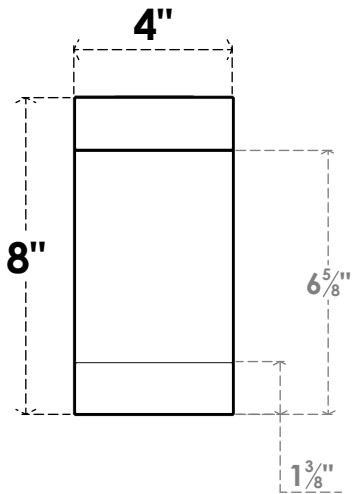

# ITEM NUMBER: RFTURO040X08000X12000X008BUR00RCPR

4"W X 8"H X 12"L TIMBERTHANE ROUGH CEDAR BURLINGTON FAUX WOOD OPEN RAFTER TAIL, 8"L END, PRIMED TAN

**SIDE PROFILE**

**FRONT PROFILE**

**ISOMETRIC**

GENERATED DATE : 03/02/2023