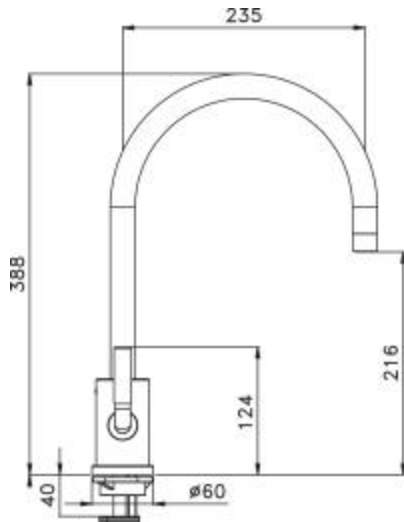

Colours

Available colours

chrome

brushed steel
finish

metallic surface
Item No. BM5300BS
with assembly set C

Details

Side View

Scope of supply

- Cruciform monobloc mixer tap
- High arch long reach spout
- Ceramic disc controls
- Supplied with check valves

Please note:

Suitable for low pressure, gravity and pressure system (Max 5 bar)
minimum 0.3 bar (Approx 3 metre head)

Heavy duty metal tap stabilising bracket, fit as required. Item No.

BL450775

Height: 388

Reach: 235

Base: 60

Tap hole: ø35

BLANCO UK Limited

Tel: 01923 635200