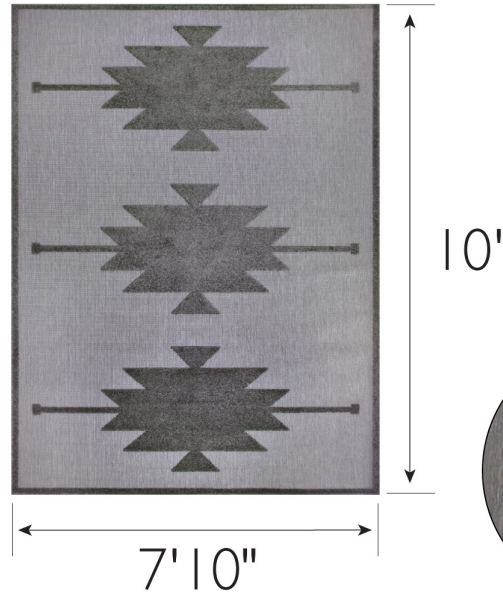

Indoor/Outdoor Area Rug 7'10" x 10'
Gray

0.2" Thick

SPECIFICATIONS

MATERIAL:	Polypropylene	CONSTRUCTION:	Machine Made
BACKING MATERIAL:	Polypropylene	CONSTRUCTION TECHNIQUE:	Power Loom
INDOOR/OUTDOOR:	Indoor/Outdoor Use	REMOVABLE BACKING:	No
SHAPE:	Rectangle	NON-SLIP BACKING:	No
COLOR:	Gray	WATER RESISTANT:	Yes
ASSEMBLED DIMENSIONS:	0.2" H x 7'10" W x 10' L	SAFE FOR HEATED FLOORS:	No
ASSEMBLED WEIGHT:	15.65 lbs.	FLAME RETARDANT:	No
PILE HEIGHT:	0.2"	ANTI-MICROBIAL:	No
PILE HEIGHT VARIATION:	Yes		
RUG FRINGE OR TASSLE:	No		
MACHINE WASHABLE:	No		
RUG PAD RECOMMENDED:	Yes		