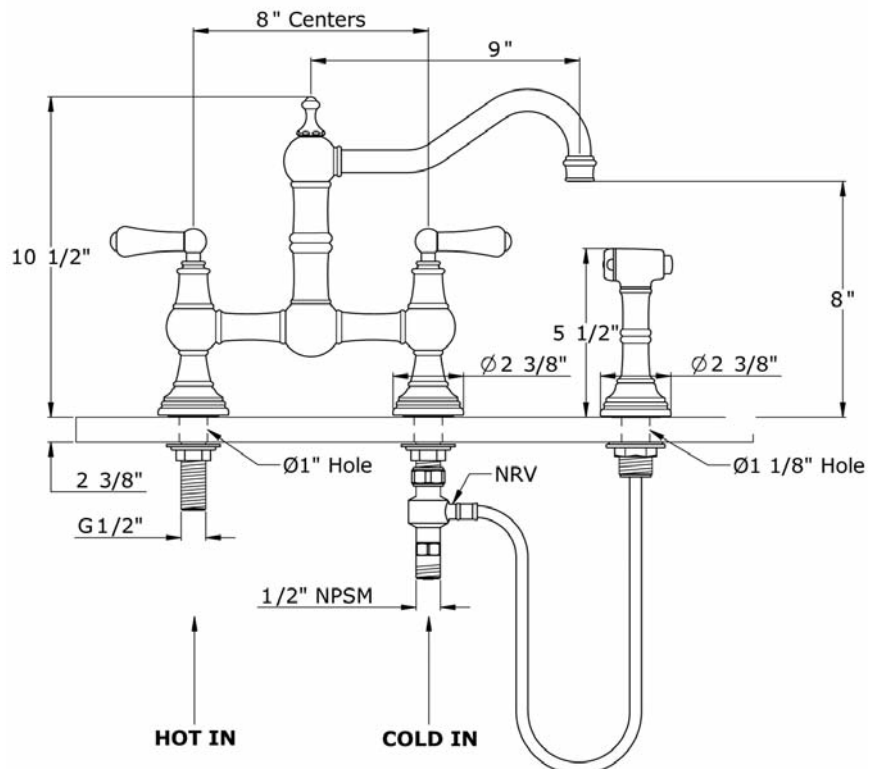

Bridge Mixer With Lever Handles And Handspray

ROHL Perrin & Rowe® Kitchen

U.4756L*

FEATURES

- Metal levers only
- Made from solid brass
- 1/4-turn ceramic disc valves
- 9" reach swivel spout
- Insulated brass sidespray
- 2 3/8" max. installation depth on deck
- Cannot use any other deck or wall unions
- 1.8 GPM
- Hot and cold mix at sidespray

COLORS/FINISHES

- Polished Chrome
- Polished Nickel
- Satin Nickel
- Inca Brass
- English Bronze

WARRANTY

- Limited Lifetime

* For CA/VT, place a "-2" at end of model number for code compliant product. (Example A3608LMAPC-2)