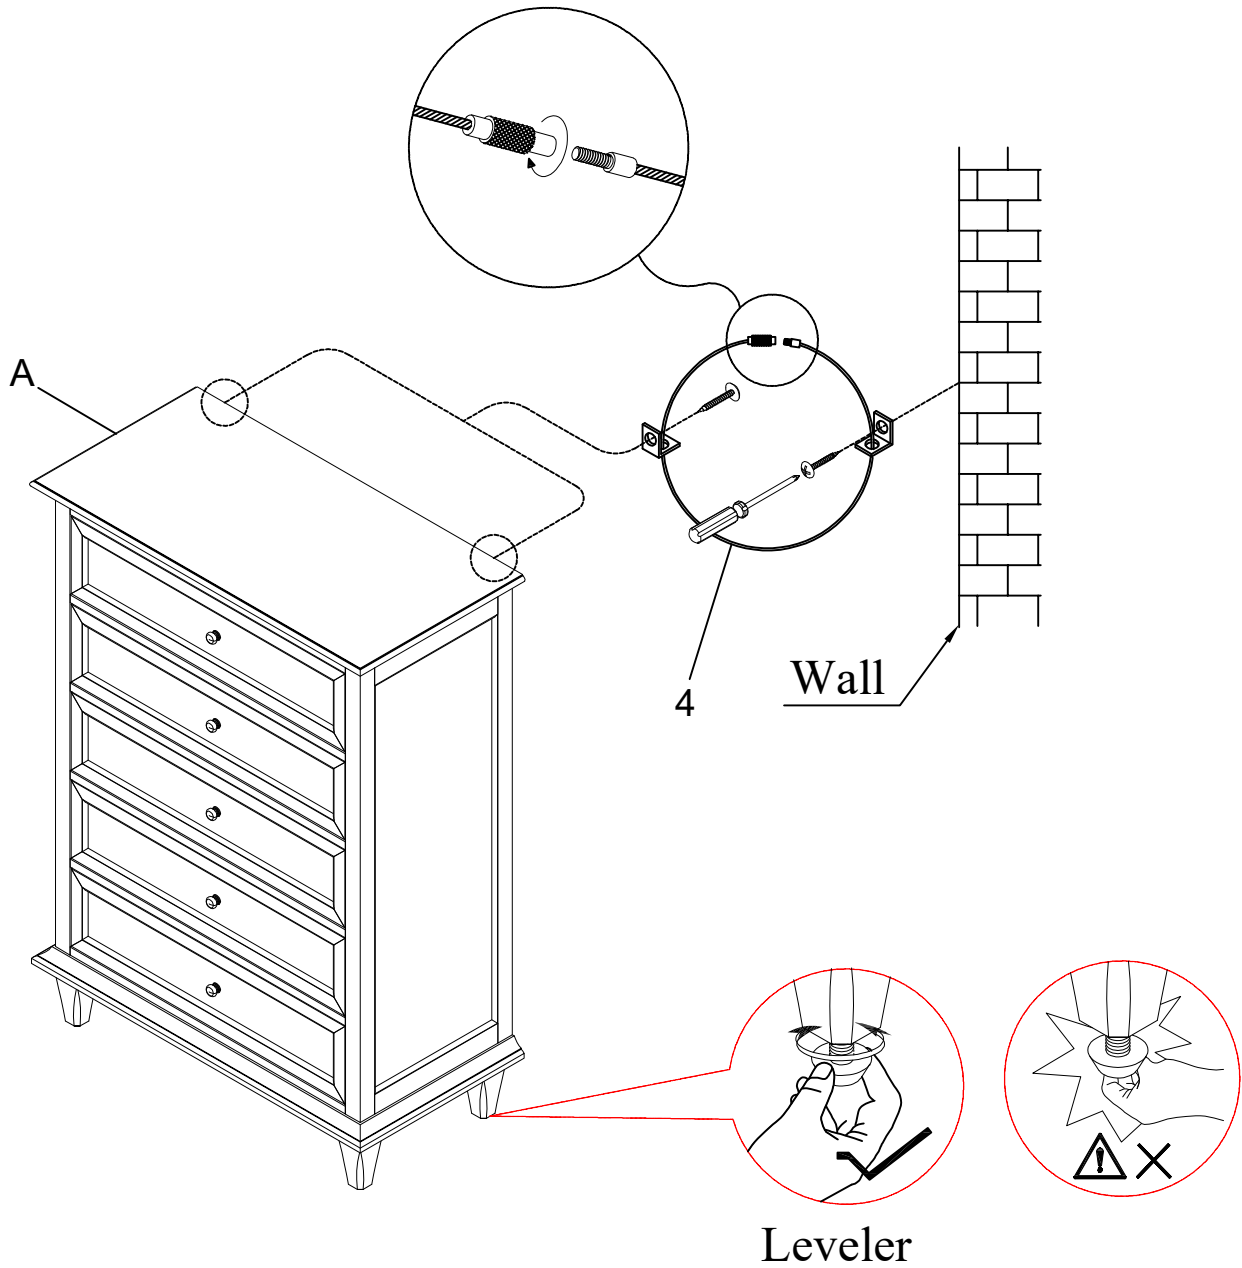

# ASSEMBLY INSTRUCTIONS

## STEP-1

Align Legs (B) to the Chest (A), then secure by using Bolts (1) with Washers (2,3), tighten with allen key(5).

#1	x16
ø1/4x13/16"	

#2	x16
ø1/4	

#3	x16
ø1/4	

#5	x1
M4	

## STEP-2

Use the anti-tip hardware kit (4) to secure the cabinet to the wall. The installation method for the hardware is included in the anti-tip hardware package.

#4	x2	#6	x1
Not available			