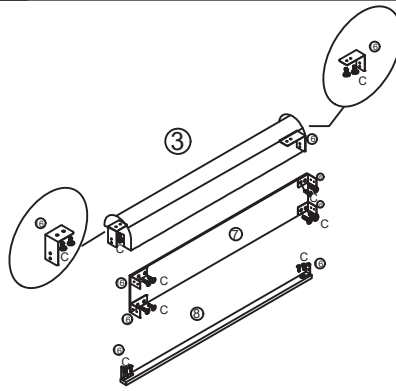

-Please do not return back the product before contact the seller.

PART LISTS BOX 1

Part NO	Part Image	Part Name	QTY	Part NO	Part Image	Part Name	QTY
①		Left Armrest	1	②		Middle iron support bar	2
②		Right Armrest	1	③		metal feet	3
③		Backrest	1	④		Plastic Foot	6
④		Bezel	2	⑤		Foot hardware	6
⑤		Bezel	1	⑥		Iron reinforcement plate	8
⑥		Bezel	1	⑦		Sofa Slipcover	1
⑦		Backrest	1	⑧		Sofa Batten	1
⑧		Bezel	1	⑨		Sofa Batten	1
⑨		Pine Strip	2	⑩		Back Cushion	1
⑩		Pine Strip	2	⑪		Back Cushion	1
⑪		Middle iron support bar	1	⑫		Sofa Seat Cushion	1

Sofa Overall Assembly Drawing

Hardware List

<p>Ax12+1 PCS</p>  <p>5/16X35mm</p>	<p>Cx20+2 PCS</p>  <p>5/16X15mm</p>	<p>Gx1 PC</p>  <p>5/16</p>
<p>Dx8 Flange Nut</p>  <p>5/16</p>	<p>Fx1 PC</p>  <p>5/16</p>	

STEP 1

<p>④x6</p> 	<p>⑤x6</p> 
<p>Dx8 Flange Nut</p>  <p>5/16</p>	

STEP 2

STEP 3

STEP 4

STEP 5

STEP 6

STEP 7

STEP 6

STEP 7

STEP 8

STEP 9

STEP 10 First, unzip the zipper on the Slipcover(8).
Then, slip the cover onto the sofa. Once the cover is positioned smoothly and fits snugly on the sofa, secure it firmly using the Velcro strips attached to the cover. Finally, close the zipper at the back of the cover.