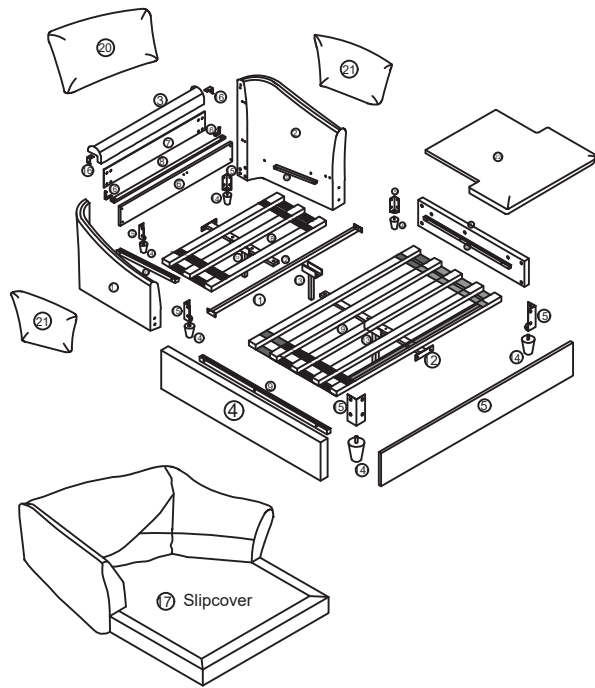

Assembly Instructions

IMPORTANT NOTE

**Place all parts on a lean and smooth surface such as a rug or carpet to avoid the parts from being scratched.

**Before you begin, please review the assembly instruction step by step.

-Please do not return back the product before contact the seller.

PART LISTS BOX 1

Part NO	Part Image	Part Name	QTY	Part NO	Part Image	Part Name	QTY
①		Left Armrest	1	②		Middle iron support bar	2
②		Right Armrest	1	③		metal feet	3
③		Backrest	1	④		Plastic Foot	6
④		Bezel	2	⑤		Foot hardware	6
⑤		Bezel	1	⑥		Iron reinforcement plate	8
⑥		Bezel	1	⑦		Sofa Slipcover	1
⑦		Backrest	1	⑧		Sofa Batten	1
⑧		Bezel	1	⑨		Sofa Batten	1
⑨		Pine Strip	2	⑩		Back Cushion	1
⑩		Pine Strip	2	⑪		Back Cushion	1
⑪		Middle iron support bar	1	⑫		Sofa Seat Cushion	1

Sofa Overall Assembly Drawing

Hardware List

<p>Ax12+1 PCS</p>  <p>5/16X35mm</p>	<p>Cx20+2 PCS</p>  <p>5/16X15mm</p>	<p>Gx1 PC</p>  <p>5/16</p>
<p>Dx8 Flange Nut</p>  <p>5/16</p>	<p>Fx1 PC</p>  <p>5/16</p>	