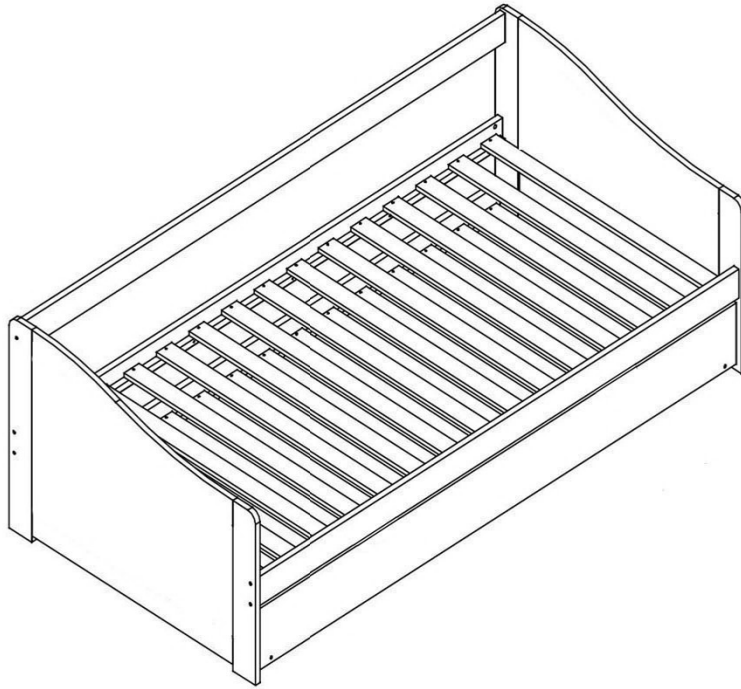

# Dreamer Daybed With Underbed Trundle

## LIST OF PARTS

<b>A</b>	 15mm	 M6x70mm	<b>14</b>
<b>B</b>			<b>14</b>
<b>C</b>	 Ø8x30mm		<b>16</b>
<b>D</b>			<b>01</b>

<b>E</b>		<b>4</b>	
<b>F</b>	 7mm	 Ø4x16mm	<b>8</b>
<b>G</b>	 8mm	 Ø4x30mm	<b>60</b>