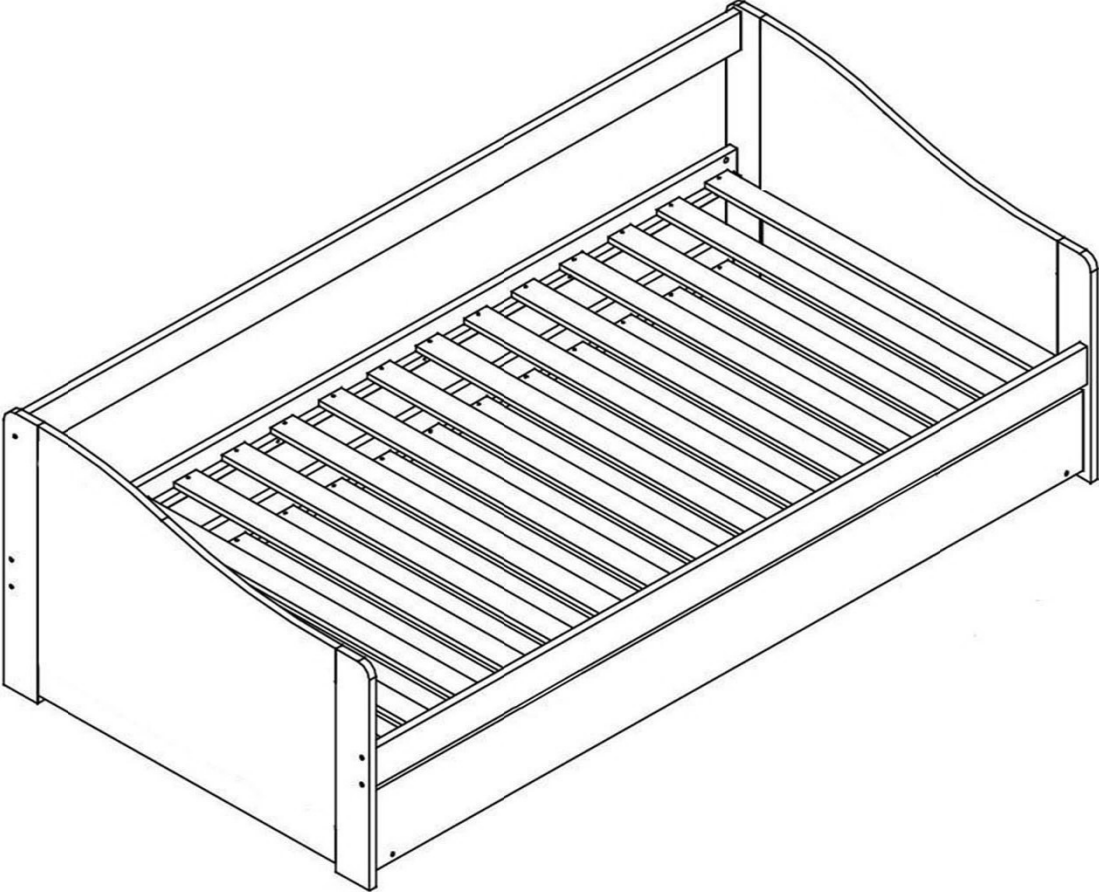

# Dreamer Daybed With Underbed Trundle

## LIST OF PARTS

<b>A</b>	 15mm	 M6x70mm	<b>14</b>
<b>B</b>			<b>14</b>
<b>C</b>	 Ø8x30mm		<b>16</b>
<b>D</b>			<b>01</b>

<b>E</b>		<b>4</b>	
<b>F</b>	 7mm	 Ø4x16mm	<b>8</b>
<b>G</b>	 8mm	 Ø4x30mm	<b>60</b>