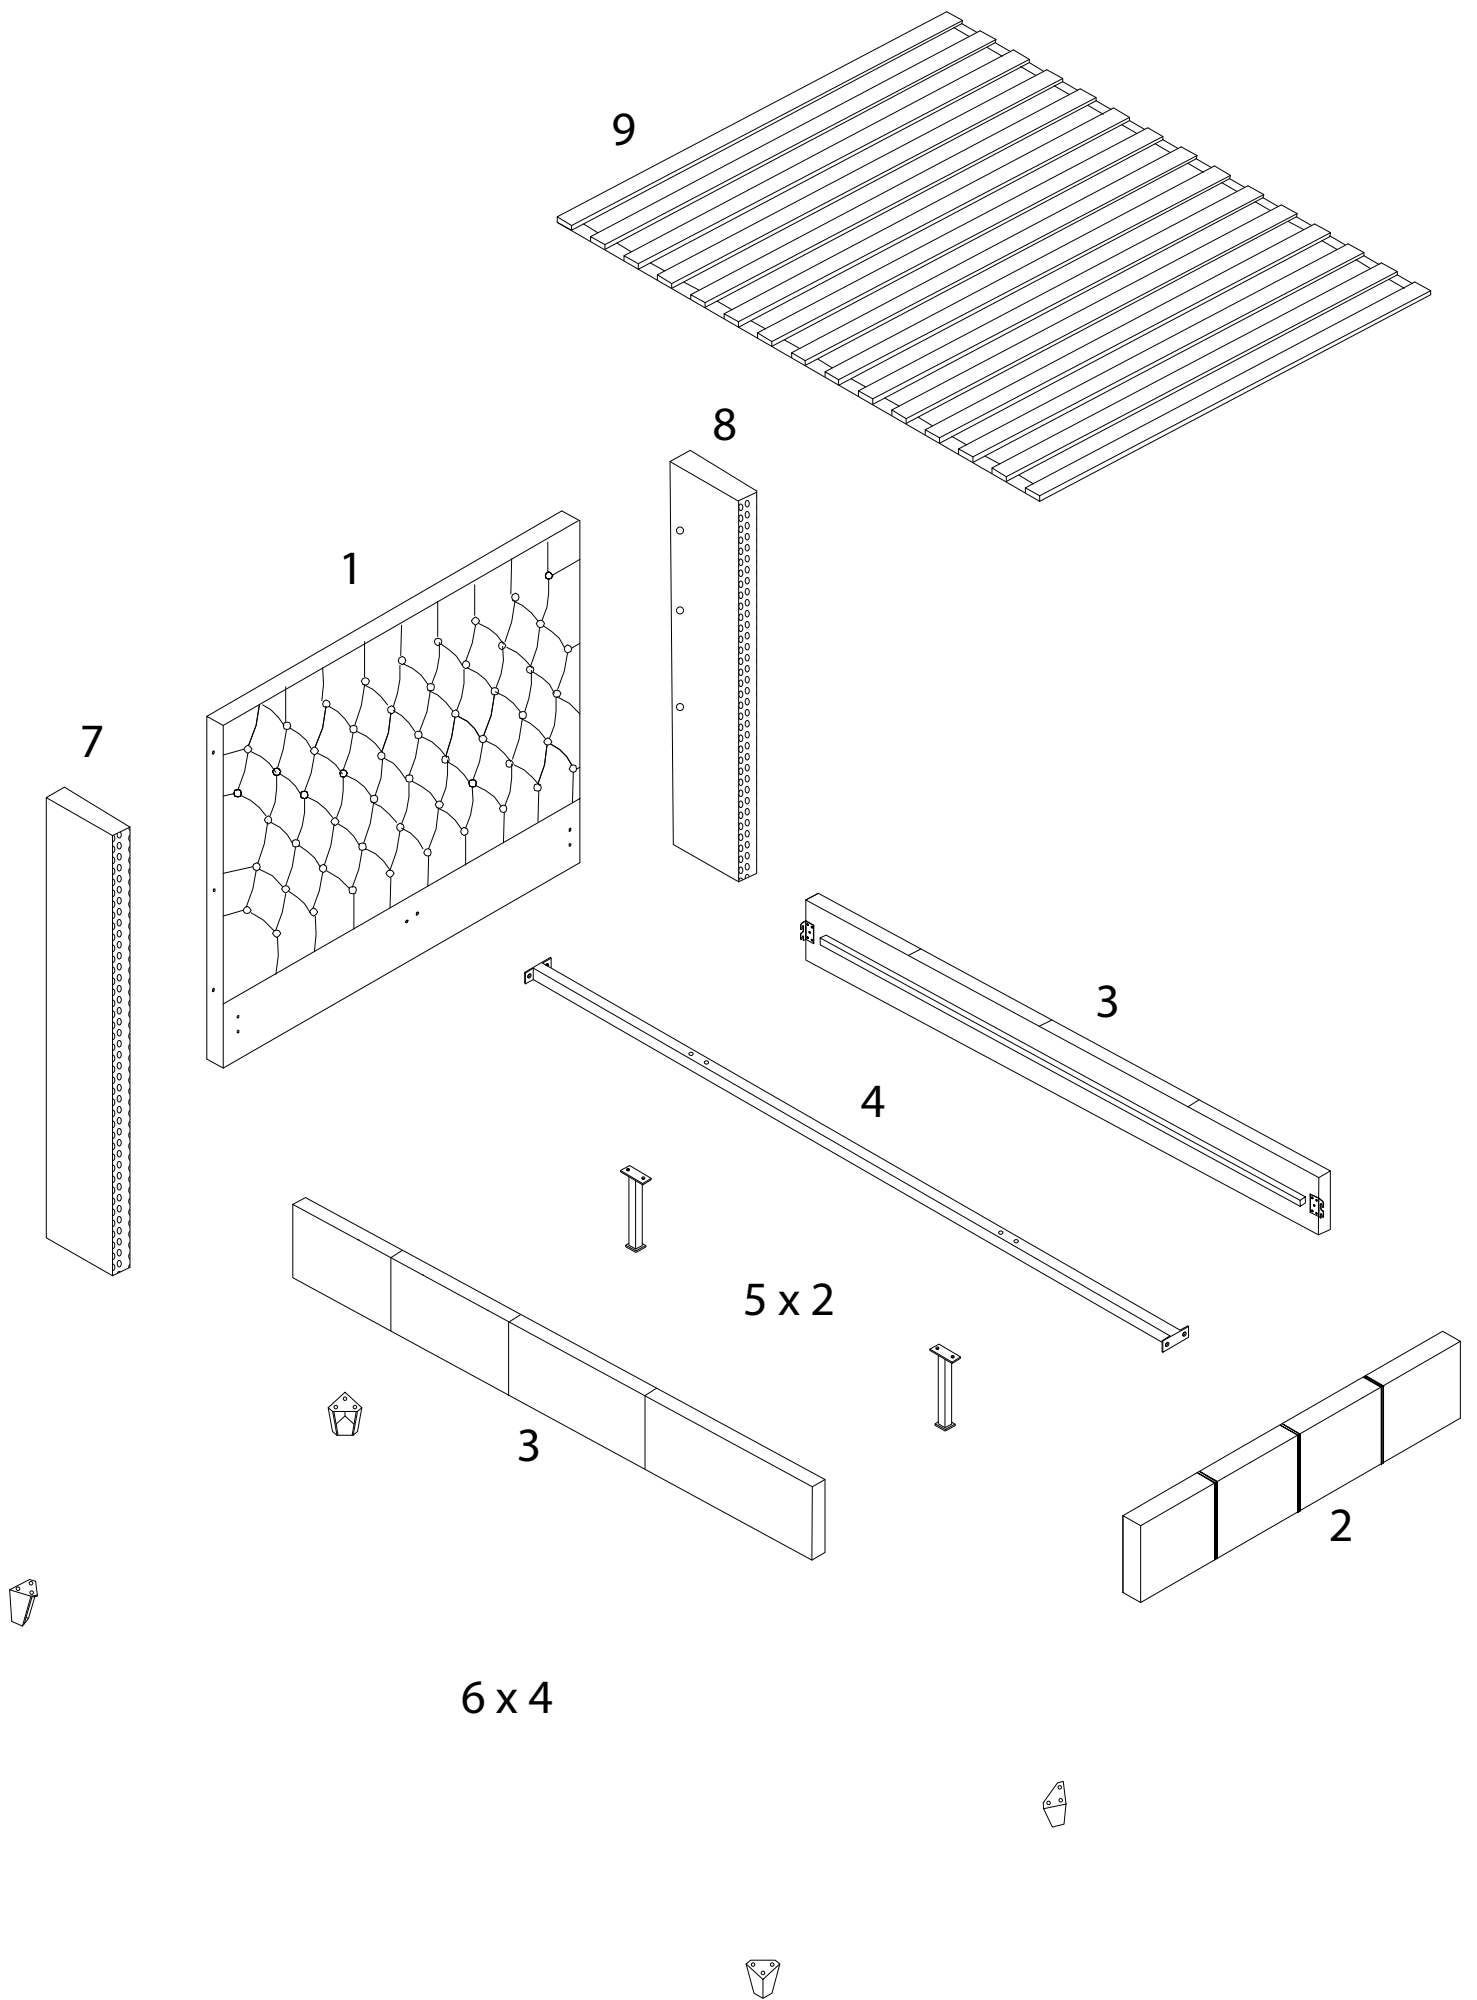

Assembly instructions for the bed frame, including tool requirements, estimated time, and personnel needed.

Tools: A circle containing icons for an Allen key, a screwdriver, and a wrench. A power drill icon is crossed out with a diagonal line, indicating it is not required.

Time: A clock icon with the text "30'" below it, indicating an estimated assembly time of 30 minutes.

Personnel: A person icon with the number "2" below it, indicating that two people are required for assembly.

Warnings: Two warning triangles (exclamation marks) are present. The top one is connected to the tools section, and the bottom one is connected to the personnel section.

1

x 1

2

x 1

3

x 2

4