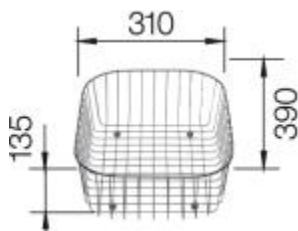

Crockery basket
BL220573