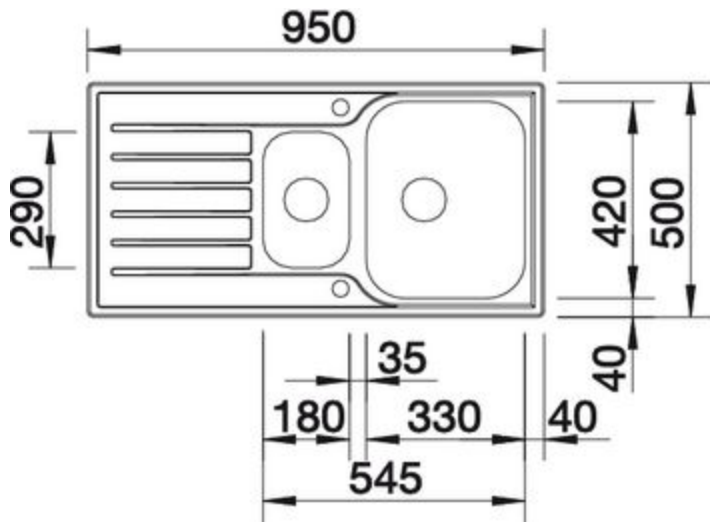

BLANCO LANTOS 6 S

Item No. BL450820

Pros

The comprehensive range for all kitchen worktops

- Wide sink family range with clear shapes
- Practical additional bowl
- With a 3 1/2" stainless steel basket strainer
- Universal handing for flexible fitting

Surfaces

Stainless steel
Linen

Stainless steel Linen

Item No. BL450820

Details

Top View

Side View

Front View

Scope of supply

with 3 1/2" basket strainer waste

Design tips

Cabinet Width: 60 cm

Bowl depth: 160 mm / 130 mm

Cut out size: 933 x 483 x R15

Universal handing

Taps