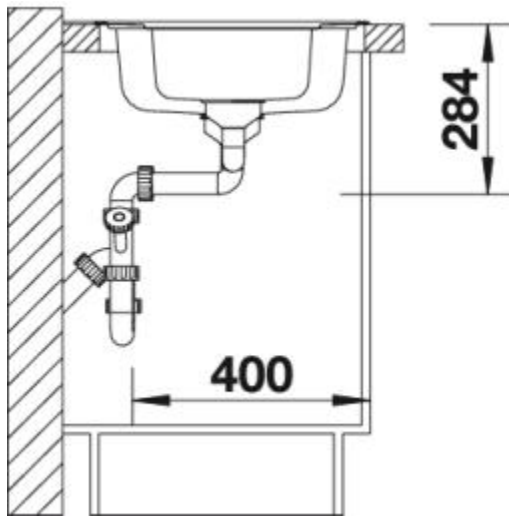

Side View

Scope of supply