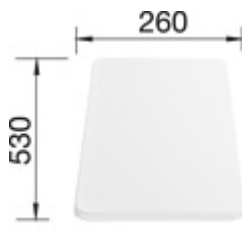

Chopping board
BL217611