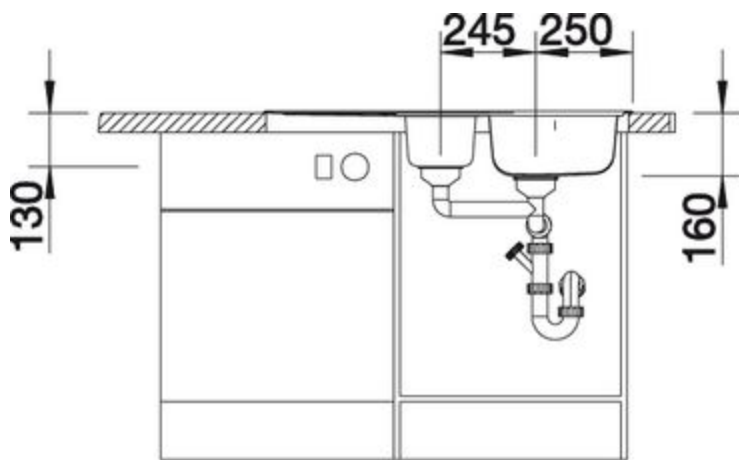

Surfaces

Stainless steel
Linen

Stainless steel Linen

Item No. BL450820

Details

Top View

Side View

Front View

Scope of supply

with 3 1/2" basket strainer waste

Design tips

Cabinet Width: 60 cm

Bowl depth: 160 mm / 130 mm

Cut out size: 933 x 483 x R15

Universal handing

Taps