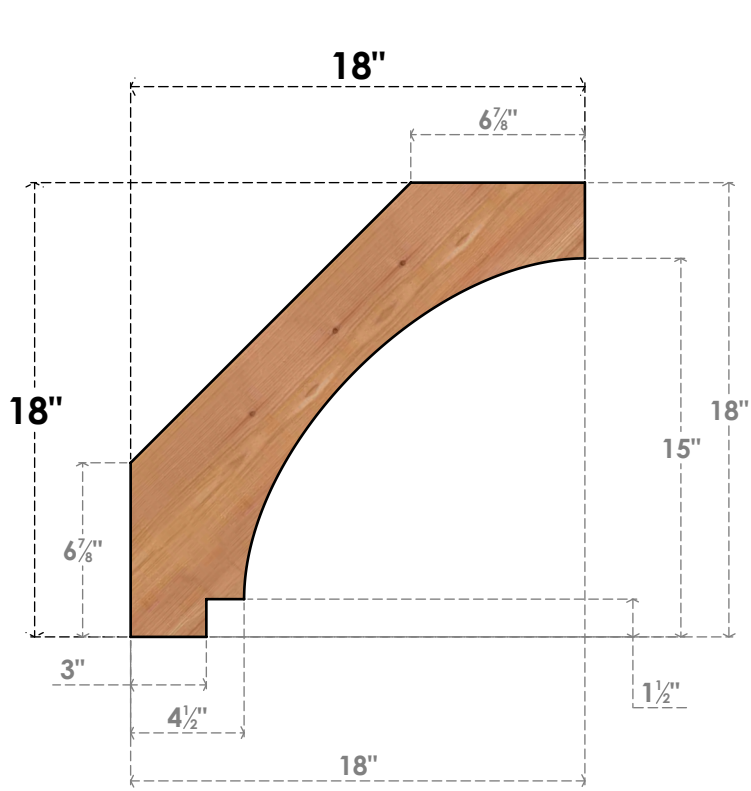

BRC06X18X18IMP00SWR

5 1/2"W X 18"D X 18"H IMPERIAL SMOOTH BRACE, WESTERN RED CEDAR

SIDE

FRONT

EKENA MILLWORK
2300 WEST MAIN ST.
CLARKSVILLE, TX 75426
TOLL FREE: 866-607-0453
WWW.EKENAMILLWORK.COM

NOTES

1. INSTALLATION TO BE COMPLETED IN ACCORDANCE WITH MANUFACTURER'S SPECIFICATIONS.
2. DRAWING MAY NOT BE TO SCALE
3. THIS DRAWING IS INTENDED FOR DESIGN AND PLANNING PURPOSES ONLY.
4. ALL INFORMATION CONTAINED HEREIN WAS CURRENT AT THE TIME OF DEVELOPMENT BUT MUST BE REVIEWED AND APPROVED BY THE PRODUCT MANUFACTURER TO BE CONSIDERED ACCURATE.
5. PRODUCTS ARE NOT KILN DRIED. THIS ITEM IS UNIQUE AND WILL CONTAIN THE NATURAL VARIATIONS THAT THE WOOD SPECIES OFFERS. THIS MAY RESULT IN VARIATIONS UP TO 1/4"