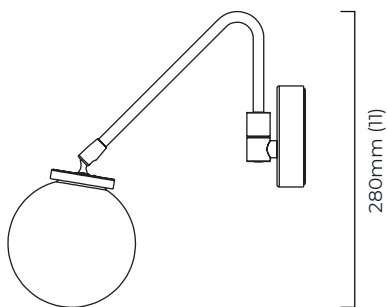

ARRAY SINGLE OPAL WALL

A hand blown glass shade on a rotating bronze arm; the Array wall light is expertly finished with elegant brass details. Perfect for a variety of settings, it casts a warm ambient light.

FINISH

bronze with satin brass details and opal glass shade
CTO-07-010-0001

BULBS

240v - 1 x G9, 25w max halogen (or 2.3w LED 2700k)
120v - 1 x G9, 25w max halogen (or 2.3w LED 2700k)
(no bulbs supplied)

WEIGHT

1kg (2.2lbs)

CERTIFICATION

mounting plate dimensions