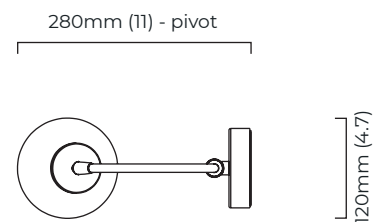

FINISH

bronze with satin brass details and opal glass shade
CTO-07-010-0001

BULBS

240v - 1 x G9, 25w max halogen (or 2.3w LED 2700k)
120v - 1 x G9, 25w max halogen (or 2.3w LED 2700k)
(no bulbs supplied)

WEIGHT

1kg (2.2lbs)

CERTIFICATION

mounting plate dimensions