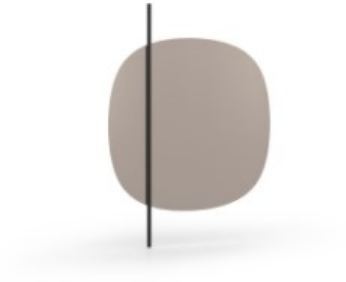

## VANITY

Mirror made in two different sizes with a decorative detail in metal. It looks equally good attached to the wall either in a vertical or horizontal position.

VANITY puts a new spin on the concept of a “mirror” with an edgy design featuring the softly rounded contours on the mirror itself counterpointed by a sleek metal rod. This staff breaks up its rotund beauty and imbues it with a sharp sophisticated aesthetic. Like a painting or a sculpture, Vanity was designed to embellish the walls of your home as well.

<b>Total Height:</b>	25 5/8 inches
<b>Width:</b>	35 1/2 inches
<b>Depth:</b>	1 1/2 inches
<b>Other parts:</b>	METAL / MATT BLACK
<b>Frame:</b>	MIRROR / BRONZE MIRROR