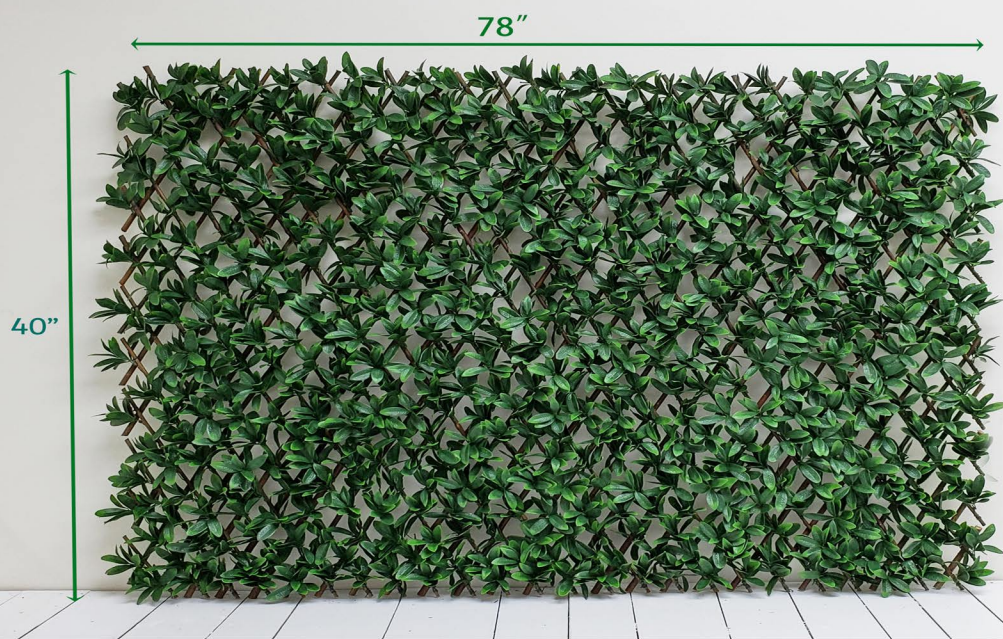

FULLY CLOSED SIZE:
52" H x 15" W

Half open size:
40" H x 78" W

Fully open size:
26" H x 107" W