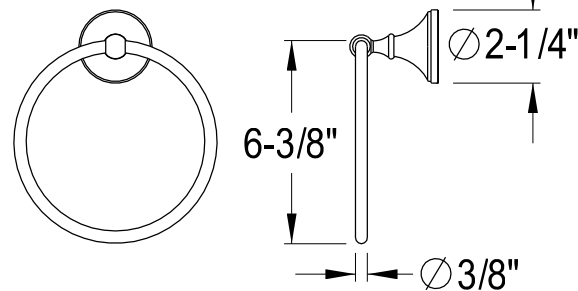

# KBK5611,5,8AL

Twin Handles 4" Centerset Lavatory Faucet With 5pcs Bathroom Hardware Combo

24" Towel Bar

18" Towel Bar

Robe Hook

Toilet Paper Holder

Towel Ring