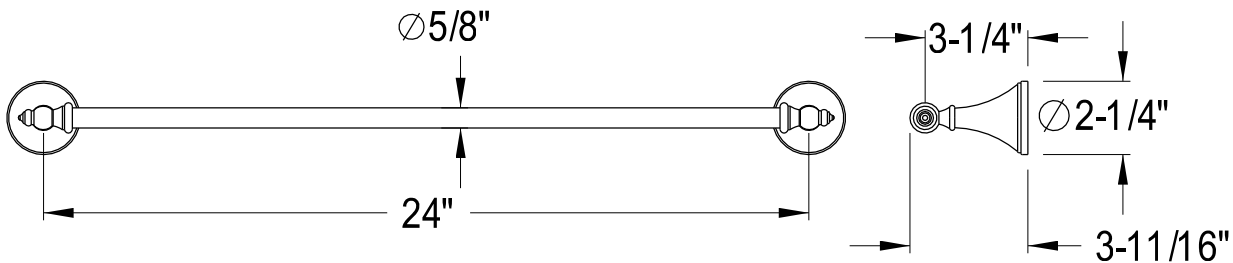

# KBK5611,5,8AL

Twin Handles 4" Centerset Lavatory Faucet With 5pcs Bathroom Hardware Combo

24" Towel Bar

18" Towel Bar

Robe Hook

Toilet Paper Holder

Towel Ring