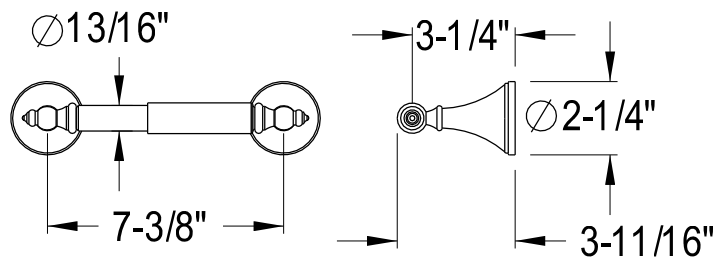

# KBK5611,5,8AL

Twin Handles 4" Centerset Lavatory Faucet With 5pcs Bathroom Hardware Combo

24" Towel Bar

18" Towel Bar

Robe Hook

Toilet Paper Holder

Towel Ring