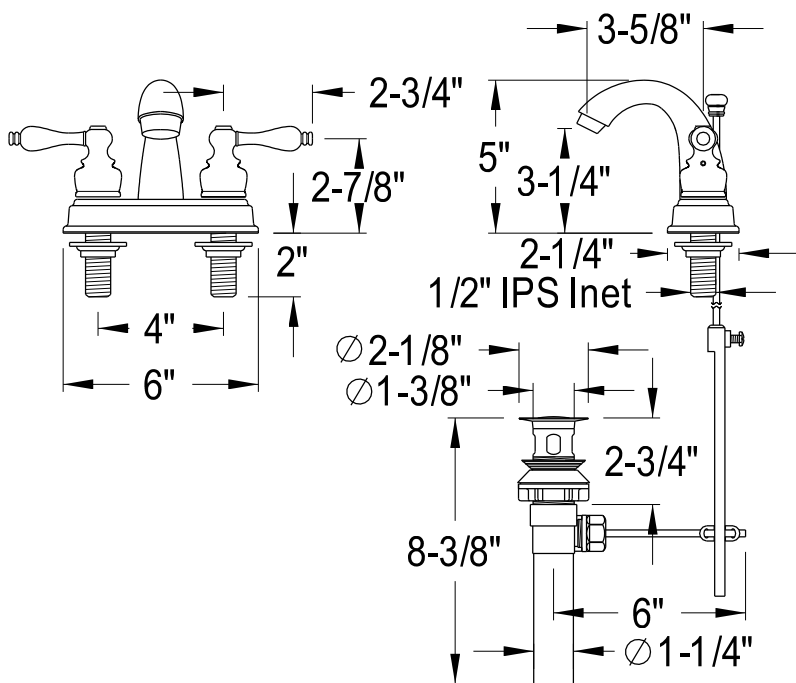

# KBK5611,5,8AL

Twin Handles 4" Centerset Lavatory Faucet With 5pcs Bathroom Hardware Combo

24" Towel Bar

18" Towel Bar

Robe Hook

Toilet Paper Holder

Towel Ring