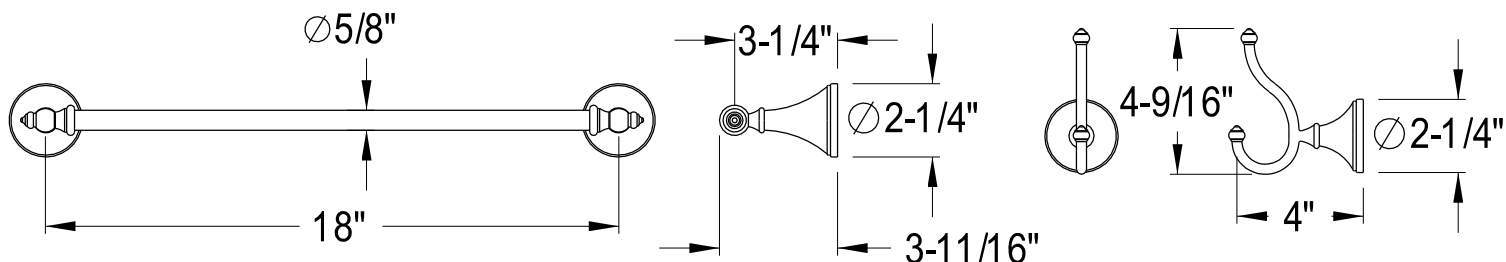

# KBK5611,5,8AL

Twin Handles 4" Centerset Lavatory Faucet With 5pcs Bathroom Hardware Combo

24" Towel Bar

18" Towel Bar

Robe Hook

Toilet Paper Holder

Towel Ring