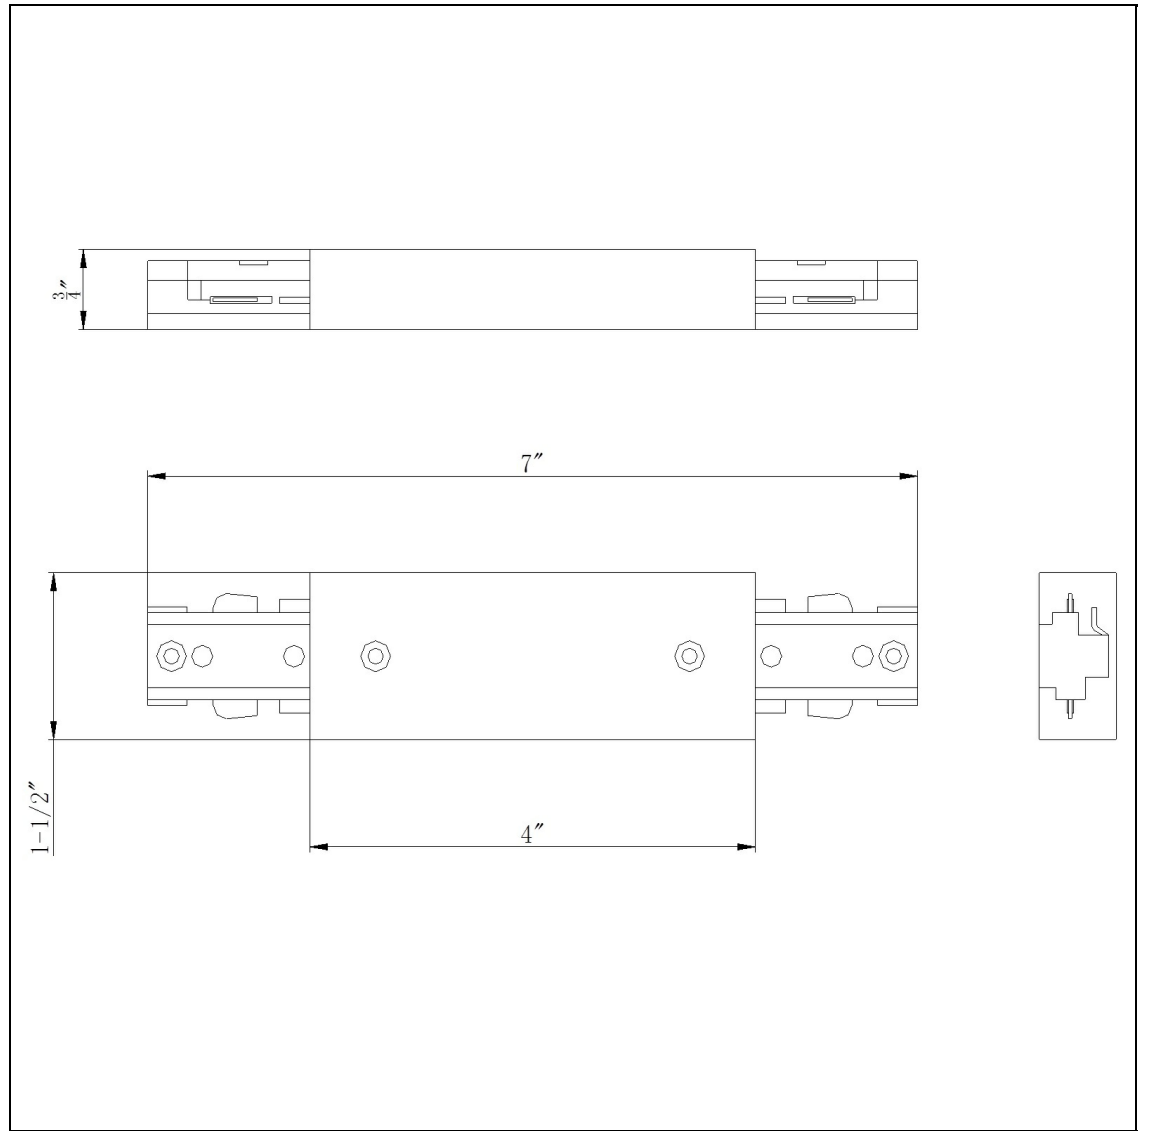

Product No. **HT-283-BK**

Description

STRAIGHT CONNECTOR (3 WIRES)  
Durable Plastic Construction  
Ships in One Carton  
No Assembly Required  
Compatible with "H" Type Three Wire Single  
Circuit Track  
Power entry  
0.8" Height Straight Connector in Black

Technical Specifications

<b>UPC</b>	020193067284
<b>Wattage</b>	N/A
<b>Lumen</b>	N/A
<b>Switch Type</b>	Track
<b>Bulb Base</b>	N/A
<b>Number of Lights</b>	N/A
<b>Color</b>	Black
<b>Base Color</b>	Black

<b>Carton 1 Dimensions</b>	7.10 x 15.90 x 30.60
<b>Carton 2 Dimensions</b>	0.00 x 0.00 x 30.60
<b>Package Dimensions</b>	L: 30.60 W: 15.90 H: 7.10