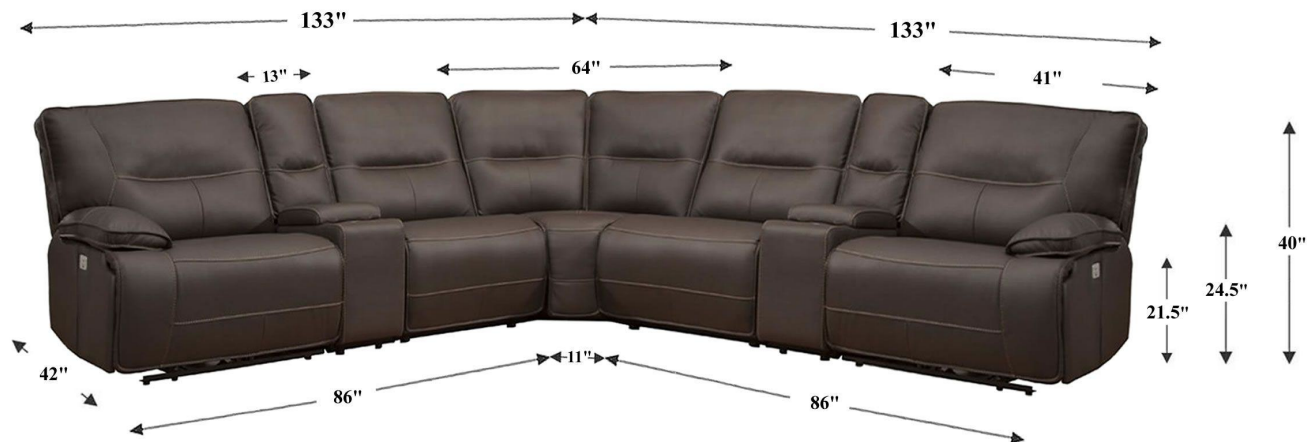

# 7 Piece Modular Power Reclining Sectional with Power Adjustable Headrests

Overall Dimensions	133" x 133" x 40"
Overall Width	133"
Overall Depth	133"
Overall Height	40"
Overall Weight	496 lbs.
Fully Reclined	66"
Distance from Wall	3"
Back of Seat to end of Chaise	41.5"
Leg Height (Distance from Foot Rest to Floor in Full Recline)	23"
Head Height (Distance from Headrest to Floor in Full Recline)	-

Seat Width	30"
Seat Depth	23"
Seat Height	21.5"
Arm Width	12.5"
Arm Depth	22"
Arm Height	24.5"
Back Height	24"
Headrest Extended from Back	6"
Console Storage area Inside	9.7" x 11.5" x 6"