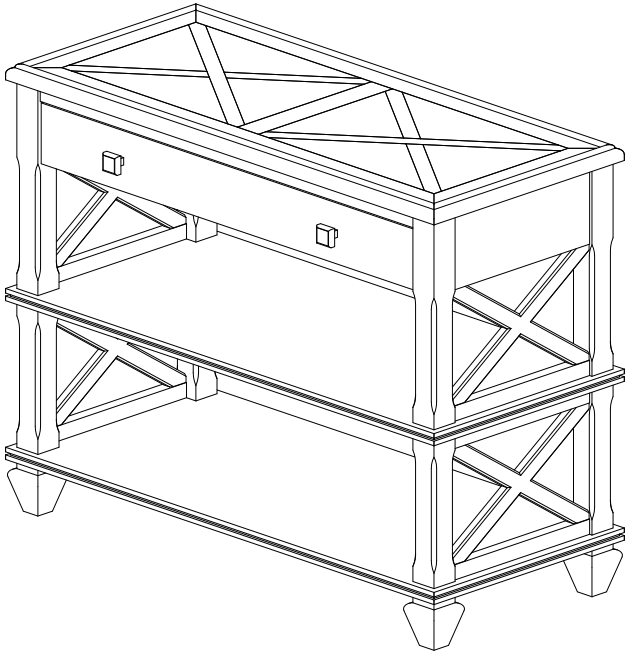

ASSEMBLY INSTRUCTIONS

TV CONSOLE W/DRAWERS

REPLACEMENT PARTS

Please do not contact the company purchased from as we can help you faster.

Order replacement parts and hardware at our web.

- . Use of power tool to assemble this product will invalidate any claim and damage this product making it unsafe!!!
- . Please assemble on a clean soft surface to avoid damage.

+

40 minutes

Tool Included

(Not Included)

Part List-TV Console W/Drawers

Identifying the hardware-Identify the hardware using the illustrations below.

STEP 1

STEP 2