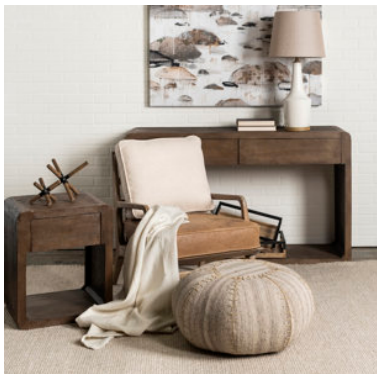

MERCANA

Harman II Cream Fabric and Brown Leather Seat Accent Chair
SKU: 67512

FABRIC & LEATHER SEATING

The Harman I, featuring a detached leather seat and a backrest wrapped in plush cream-toned fabric, makes not only for a comfortable seating option but also a visually enticing addition to any living room.

STURDY ASHWOOD FRAME

Rested on a solid, four-legged ashwood frame finished in a natural, light brown polish, the Harman I armchair is stable, exceptionally sturdy and is built to stand the test of time.

ELEGANT/COASTAL-INSPIRED DESIGN

Prudently designed to uplift contemporary spaces, the Harman I accent chair flaunts a sleek silhouette, with subtle curves and clean lines. Moreover, a slight recline on the backrest makes it a chair that doesn't compromise on comfort.

The Harman I is a timeless chair that flaunts luxurious leather seating and a linen backrest, mounted on a natural wood frame.

AVAILABLE IN

1 Color

1 Size

Explore Online

MERCANA

Harman II Cream Fabric and Brown Leather Seat Accent Chair