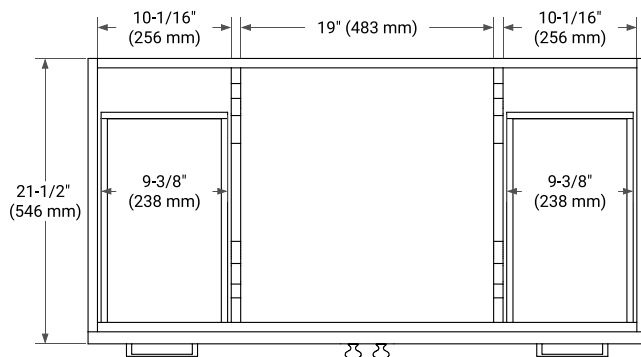

42" SINGLE SINK BASE CABINET

BASE CABINET DIMENSIONS

42" W x 21.5" D x 34.5" H

FEATURES

- Solid wood frame & plywood panels
- Dovetail drawers and joints
- Soft closing doors & drawers

HARDWARE FINISHES*

Brushed Nickel Satin Brass Matte Black Polished Chrome

PLAN VIEW

42" SINGLE OVAL SINK COUNTERTOP WITH 1.5 IN. THICKNESS

OVERALL DIMENSIONS

42.25" W x 22" D x 1.5" H

COUNTERTOP OPTIONS

Carrara White Quartz

FEATURES

- Solid countertop with mitered edges & seams
- Undermount white oval sink
- Pre-drilled for 8" widespread faucet

INCLUDED

- Countertop
- Matching Backsplash
- Oval Sink

COUNTERTOP PLAN VIEW

EDGE SIDE VIEW

THREE DIMENSIONAL COUNTERTOP VIEW