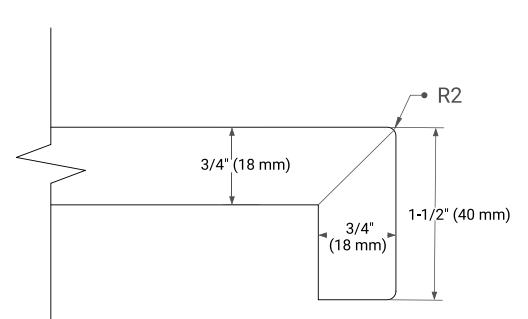

PLAN VIEW

42" SINGLE OVAL SINK COUNTERTOP WITH 1.5 IN. THICKNESS

OVERALL DIMENSIONS

42.25" W x 22" D x 1.5" H

COUNTERTOP OPTIONS

Carrara White Quartz

FEATURES

- Solid countertop with mitered edges & seams
- Undermount white oval sink
- Pre-drilled for 8" widespread faucet

INCLUDED

- Countertop
- Matching Backsplash
- Oval Sink

COUNTERTOP PLAN VIEW

EDGE SIDE VIEW

THREE DIMENSIONAL COUNTERTOP VIEW