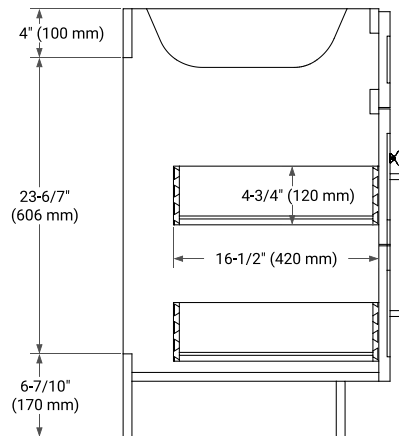

42" SINGLE SINK BASE CABINET

BASE CABINET DIMENSIONS

42" W x 21.5" D x 34.5" H

FEATURES

- Solid wood frame & plywood panels
- Dovetail drawers and joints
- Soft closing doors & drawers

HARDWARE FINISHES*

Brushed Nickel Satin Brass Matte Black Polished Chrome

PLAN VIEW

42" SINGLE OVAL SINK COUNTERTOP WITH 1.5 IN. THICKNESS

OVERALL DIMENSIONS

42.25" W x 22" D x 1.5" H

COUNTERTOP OPTIONS

Carrara White Quartz

FEATURES

- Solid countertop with mitered edges & seams
- Undermount white oval sink
- Pre-drilled for 8" widespread faucet

INCLUDED

- Countertop
- Matching Backsplash
- Oval Sink

COUNTERTOP PLAN VIEW

EDGE SIDE VIEW

THREE DIMENSIONAL COUNTERTOP VIEW