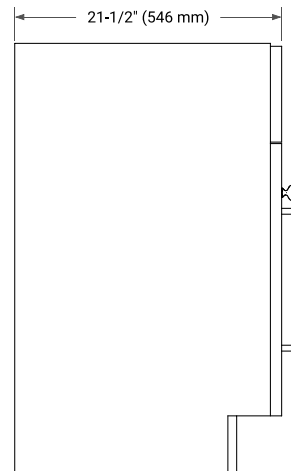

42" SINGLE SINK BASE CABINET

BASE CABINET DIMENSIONS

42" W x 21.5" D x 34.5" H

FEATURES

- Solid wood frame & plywood panels
- Dovetail drawers and joints
- Soft closing doors & drawers

HARDWARE FINISHES*

Brushed Nickel Satin Brass Matte Black Polished Chrome

PLAN VIEW

42" SINGLE OVAL SINK COUNTERTOP WITH 1.5 IN. THICKNESS

OVERALL DIMENSIONS

42.25" W x 22" D x 1.5" H

COUNTERTOP OPTIONS

Carrara White Quartz

FEATURES

- Solid countertop with mitered edges & seams
- Undermount white oval sink
- Pre-drilled for 8" widespread faucet

INCLUDED

- Countertop
- Matching Backsplash
- Oval Sink

COUNTERTOP PLAN VIEW

EDGE SIDE VIEW

THREE DIMENSIONAL COUNTERTOP VIEW