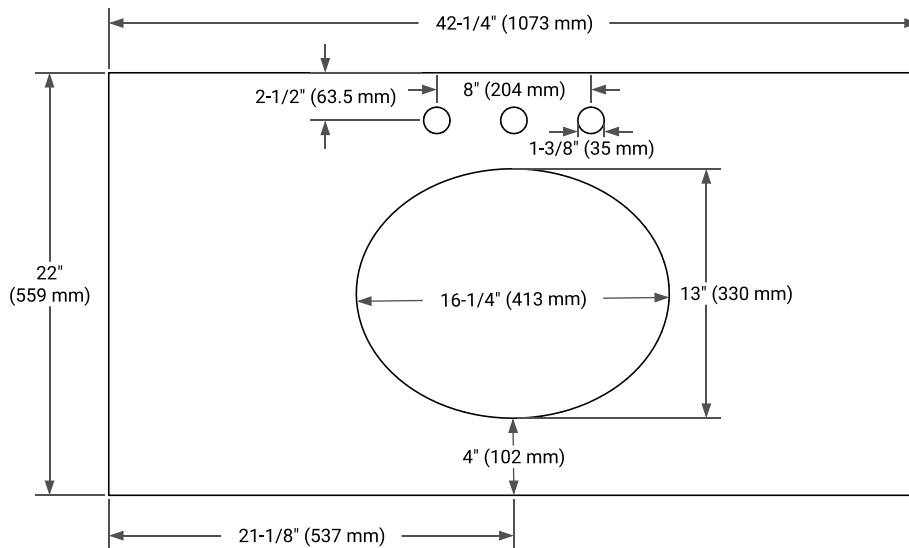

42" SINGLE SINK BASE CABINET

BASE CABINET DIMENSIONS

42" W x 21.5" D x 34.5" H

FEATURES

- Solid wood frame & plywood panels
- Dovetail drawers and joints
- Soft closing doors & drawers

HARDWARE FINISHES*

Brushed Nickel Satin Brass Matte Black Polished Chrome

PLAN VIEW

42" SINGLE OVAL SINK COUNTERTOP WITH 1.5 IN. THICKNESS

OVERALL DIMENSIONS

42.25" W x 22" D x 1.5" H

COUNTERTOP OPTIONS

Carrara White Quartz

FEATURES

- Solid countertop with mitered edges & seams
- Undermount white oval sink
- Pre-drilled for 8" widespread faucet

INCLUDED

- Countertop
- Matching Backsplash
- Oval Sink

COUNTERTOP PLAN VIEW

EDGE SIDE VIEW

THREE DIMENSIONAL COUNTERTOP VIEW