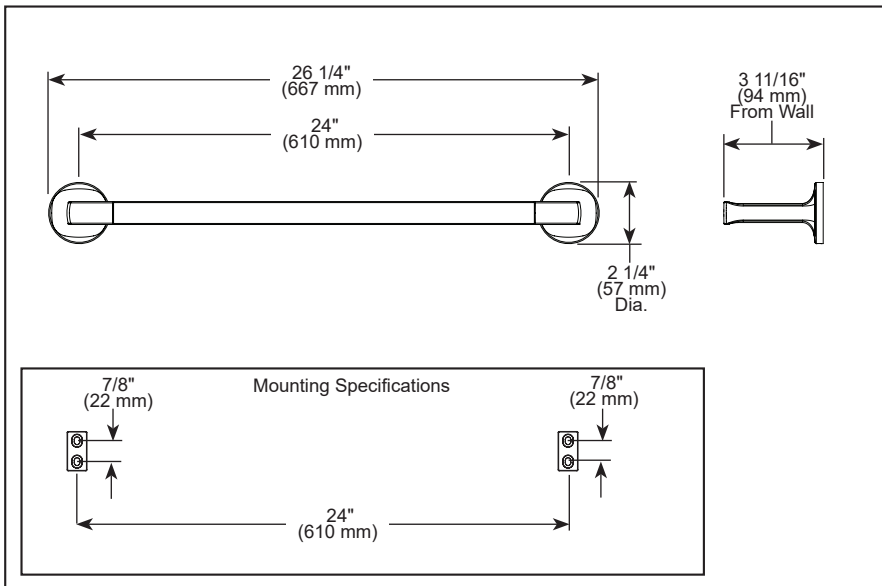

BRIZO®

ACCESSORIES

- Kintsu® Collection
- 24" Towel Bar

STANDARD SPECIFICATIONS:

- Wood blocking is preferable behind all wall surfaces. If wood blocking is not available, try finding a wood stud to anchor at least one end of this accessory.
- Mounting hardware and mounting instructions included with product.
- Note: Plastic anchors, screws, toggle bolts, and mounting brackets are included with the mounting hardware.
- All metal construction

WARRANTY

- Parts and Finish - Lifetime limited warranty; or for commercial purchasers, 10 years for multi-family residential (apartments and condominiums) and 5 years for all other commercial uses, in each case from the date the product is received by the original purchaser or their authorized representative (installation contractor, etc.).
- Please go to www.brizo.com for the complete details of our limited warranty

▲ Designate proper finish suffix