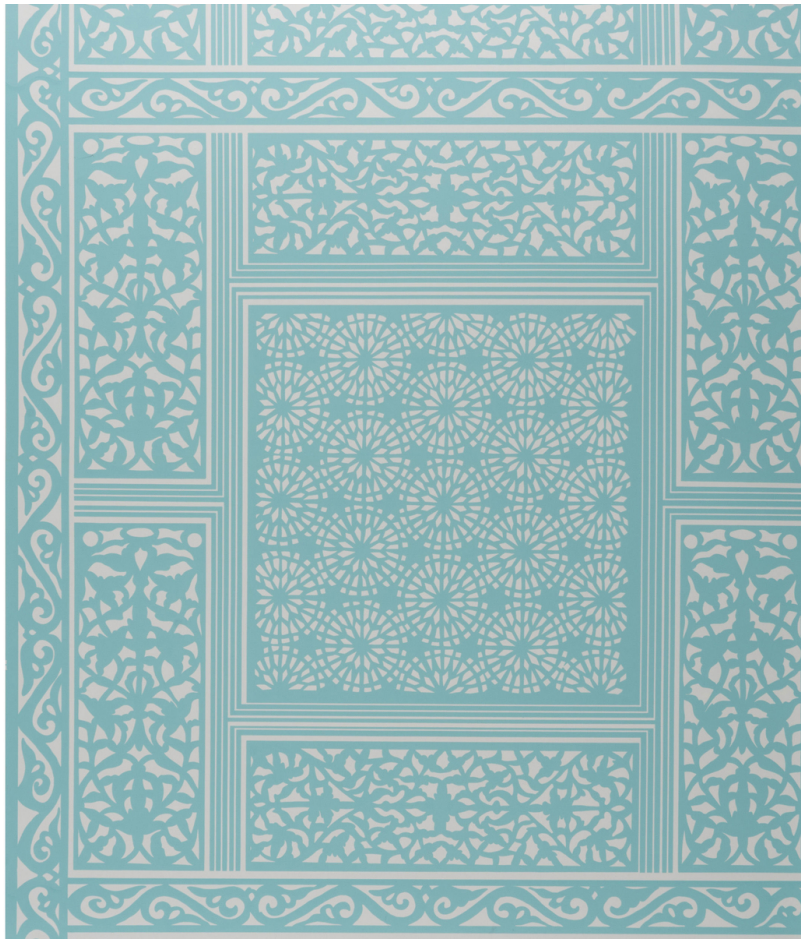

**Bombay - Aqua**  
SKU: P8014101.513.0

SKU: **P8014101.513.0**

Type: **Print**

Note: **Priced And Sold By The 10 Yard Roll**

Width: **27 in (68.58 cm)**

Horizontal Repeat: **27 in (68.58 cm)**

Wallcovering Area: **67.50 Square Feet**

Brand: **Brunschwig & Fils**

Finish: **Untrimmed**

Composition: **Paper - 100%**

Vertical Repeat: **28 in (71.12 cm)**

Repeat UOM: **in in (0 cm)**