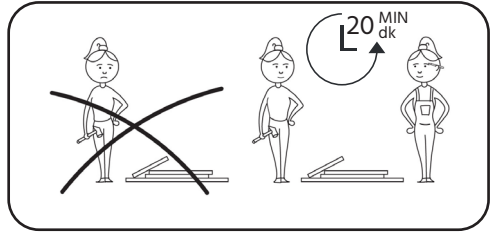

COASTAL

Tv Unit

IMPORTANT INFORMATION

READ CAREFULLY

When carrying the package or the assembled product, do not use gloves that may cause them to slip from your hands. Carry it without haste, taking care not to bump it and not to get it wet.

Before starting the installation of the product, read the assembly instruction.

Keep the necessary tools for installation with you.

Proceed by following steps given in the instruction in order not to deform the product.

Keep accessories and unassembled parts away from children and pets during installation.

Do not forget to attach the earthquake strap of the product, if it is included in the accessory package.

If you want to disassemble the product, follow the assembly instruction from end to beginning.