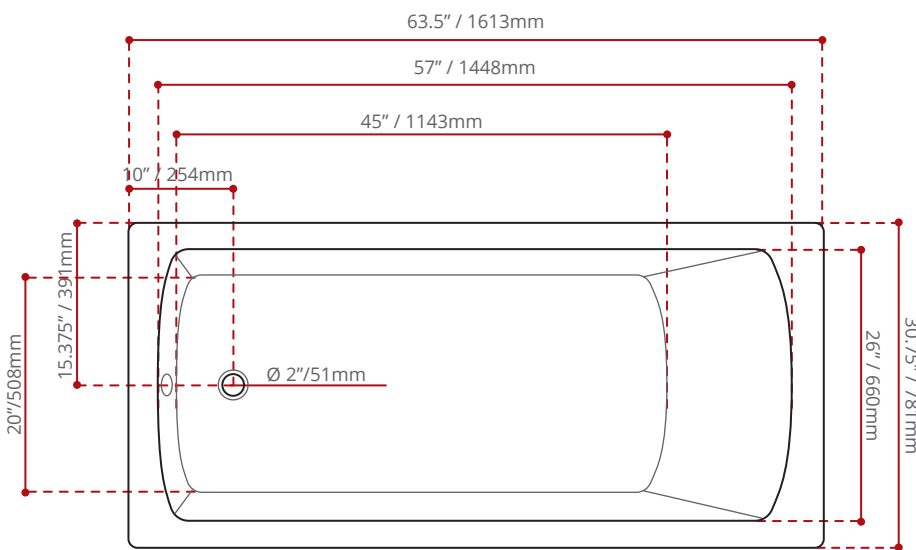

DESCRIPTION:

- Classic Style.
- High gloss / Crack-resistant acrylic.
- Made in Canada.
- Complies with CSA & IAPMO standards.

AVAILABLE OPTIONS:

- Biscuit & black Colour. ○ ●
- Textured Bottom

JETTING OPTIONS:

WATER DEPTH

13.5"/343mm

CAPACITY

68.55 gal.
259.5 litres of water

SHIPPING DIMENSIONS

68 x 34 x 24" / 1727 x 864 x 610mm

NET WEIGHT

31.75 kg / 70 lbs

GROSS WEIGHT

38.5 kg / 85 lbs

Measurements may vary ±5mm
- Diagram NOT to scale -