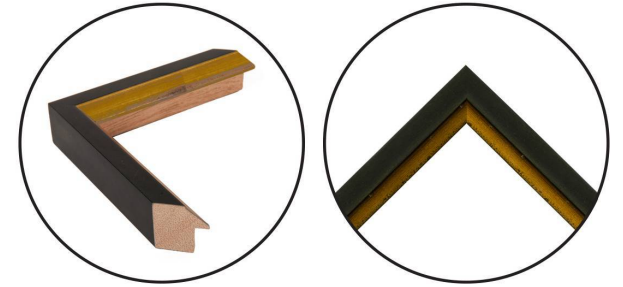

# WENDOVER ART GROUP

---

ITEM NUMBER : **WTFH1243**

TITLE : **Eclectic Collage 1**

OUTWARD DIMENSION (W X H) : **27.5" x 33.5"**

FRAME (WIDTH X DEPTH) : **M0733 | 1" x 1.38"**

FRAME FINISH : **Standard Frame**

**Distressed Black and Antique C**

DESCRIPTION :

**Giclee on Matte Paper, Straight Fit (No Mats)**