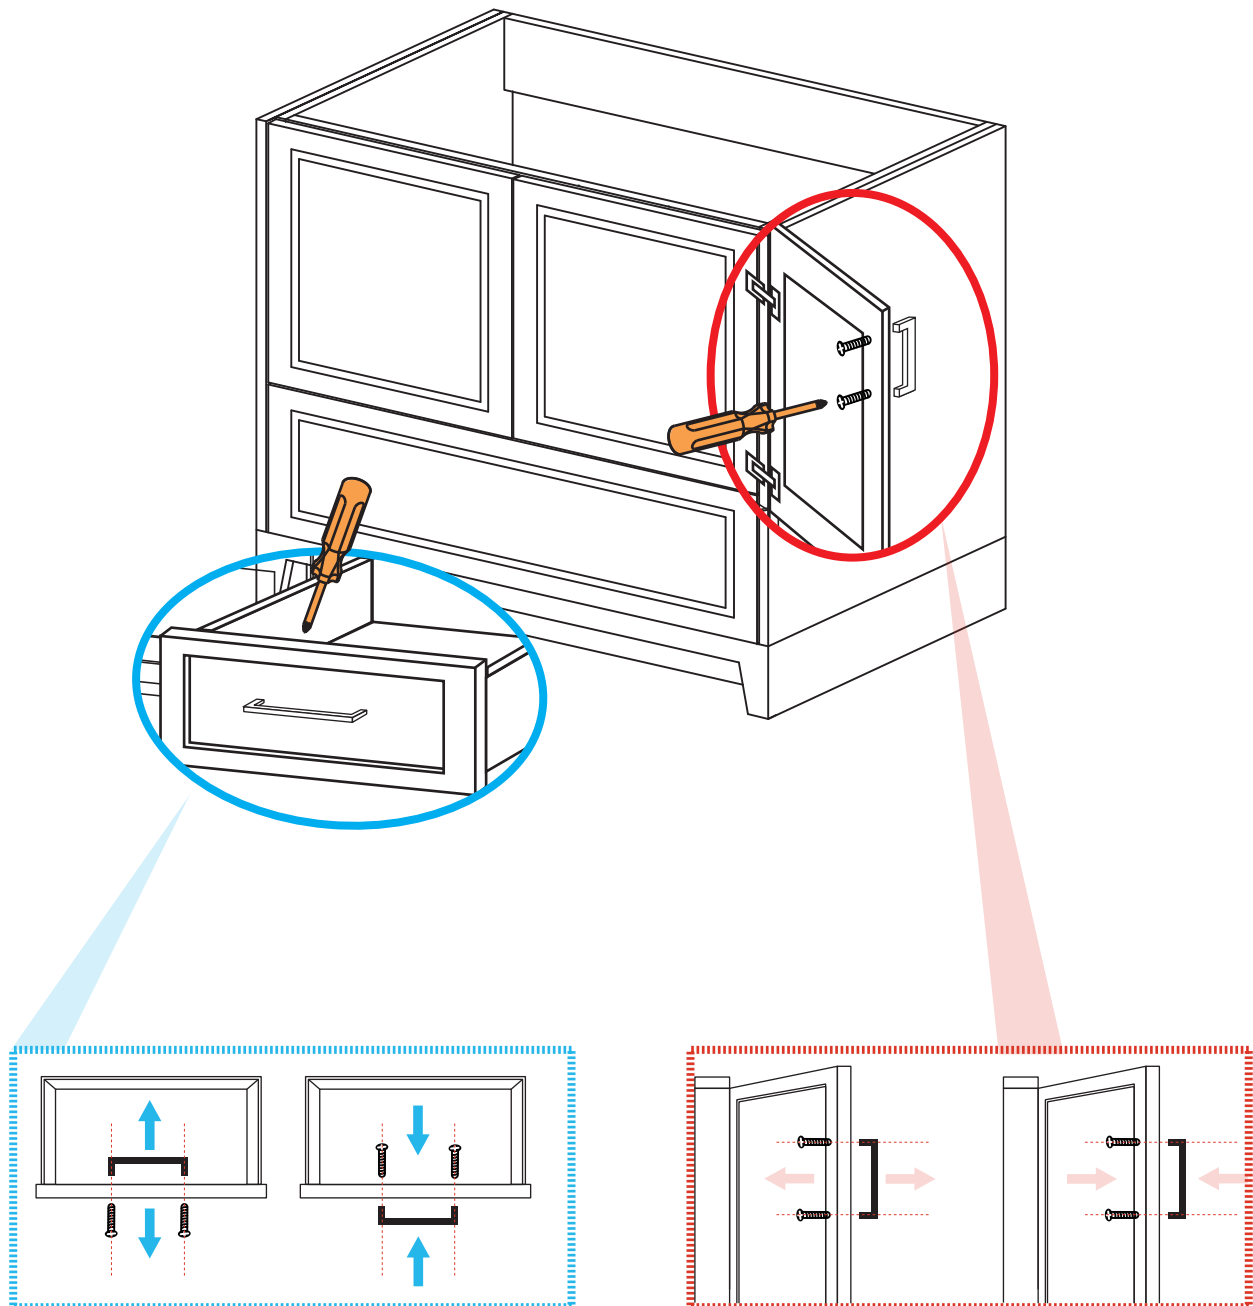

ASSEMBLY INSTRUCTIONS

BATHROOM VANITY

✉ support@trendytotesinc.com

☎ 213 675 2021

PRODUCT
INSTRUCTION
VIDEO

NOTE: Any size of the vanity's installation steps are the same.

INSTALLATION STEPS

Install the handle: loosen the screw of the handle which pre-installed inside the vanity, and take it out, according to the same location to install the handle on the opposite side of the cabinet surface.