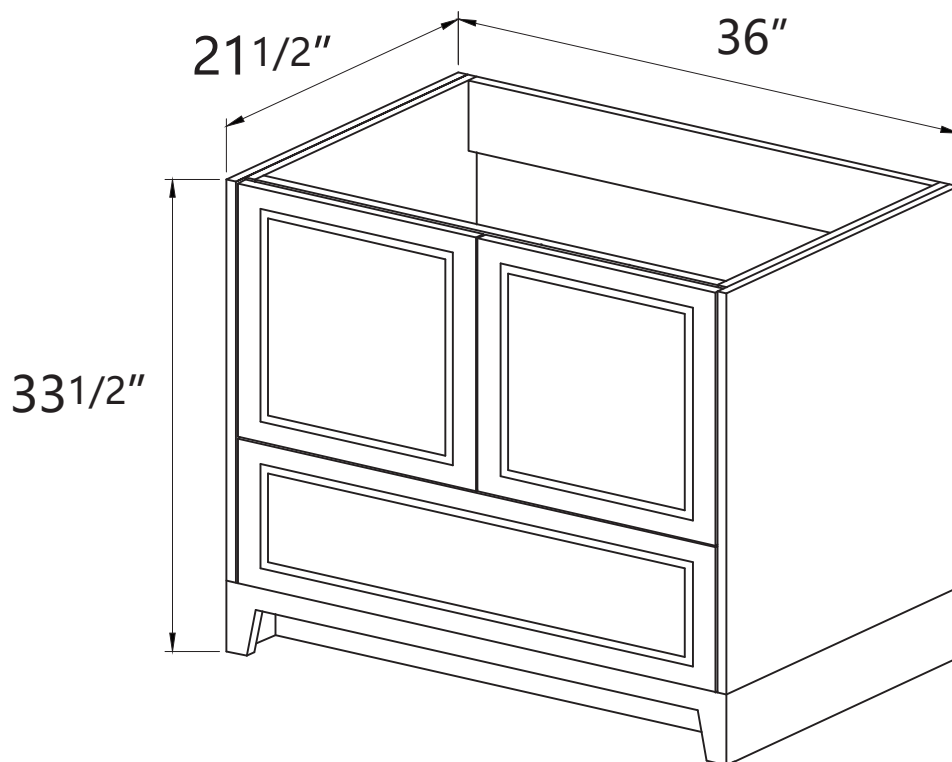

ASSEMBLY INSTRUCTIONS

BATHROOM VANITY

✉ support@trendytotesinc.com

☎ 213 675 2021

PRODUCT
INSTRUCTION
VIDEO

NOTE: Any size of the vanity's installation steps are the same.

INSTALLATION STEPS

Install the handle: loosen the screw of the handle which pre-installed inside the vanity, and take it out, according to the same location to install the handle on the opposite side of the cabinet surface.