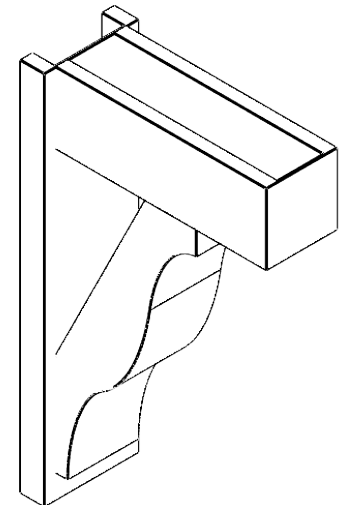

ITEM NUMBER: OUTUROC060X080X20000X32000X060X020X060FST44RCPR

6"W TOP X 8"W BACK X 20"D X 32"H X 6"T TOP X 2"T BACK TIMBERTHANE ROUGH CEDAR FUNSTON FAUX WOOD OPEN OUTLOOKER, BLOCK TOP AND BACK, 6"W CLOSED BRACE, PRIMED TAN

SIDE PROFILE

FRONT PROFILE

ISOMETRIC

GENERATED DATE : 07/06/2023

EKENA MILLWORK
2300 WEST MAIN ST.
CLARKSVILLE, TX 75426
TOLL FREE: 866-607-0453
WWW.EKENAMILLWORK.COM

NOTES

1. INSTALLATION TO BE COMPLETED IN ACCORDANCE WITH MANUFACTURER'S SPECIFICATIONS.
2. DRAWING MAY NOT BE TO SCALE
3. THIS DRAWING IS INTENDED FOR DESIGN AND PLANNING PURPOSES ONLY.
4. ALL INFORMATION CONTAINED HEREIN WAS CURRENT AT THE TIME OF DEVELOPMENT BUT MUST BE REVIEWED AND APPROVED BY THE PRODUCT MANUFACTURER TO BE CONSIDERED ACCURATE.
5. TIMBERTHANE ARCHITECTURAL PRODUCTS ARE MADE FROM HIGH DENSITY URETHANE AND COME FACTORY PRIMED