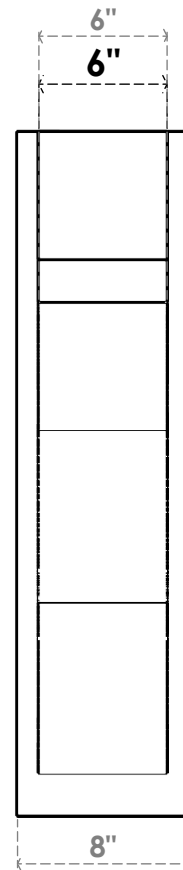

ITEM NUMBER: OUTUROC060X080X20000X32000X060X020X060FST44RCPR

6"W TOP X 8"W BACK X 20"D X 32"H X 6"T TOP X 2"T BACK TIMBERTHANE ROUGH CEDAR FUNSTON FAUX WOOD OPEN OUTLOOKER, BLOCK TOP AND BACK, 6"W CLOSED BRACE, PRIMED TAN

SIDE PROFILE

FRONT PROFILE

ISOMETRIC

GENERATED DATE : 07/06/2023

EKENA MILLWORK
2300 WEST MAIN ST.
CLARKSVILLE, TX 75426
TOLL FREE: 866-607-0453
WWW.EKENAMILLWORK.COM

NOTES

1. INSTALLATION TO BE COMPLETED IN ACCORDANCE WITH MANUFACTURER'S SPECIFICATIONS.
2. DRAWING MAY NOT BE TO SCALE
3. THIS DRAWING IS INTENDED FOR DESIGN AND PLANNING PURPOSES ONLY.
4. ALL INFORMATION CONTAINED HEREIN WAS CURRENT AT THE TIME OF DEVELOPMENT BUT MUST BE REVIEWED AND APPROVED BY THE PRODUCT MANUFACTURER TO BE CONSIDERED ACCURATE.
5. TIMBERTHANE ARCHITECTURAL PRODUCTS ARE MADE FROM HIGH DENSITY URETHANE AND COME FACTORY PRIMED