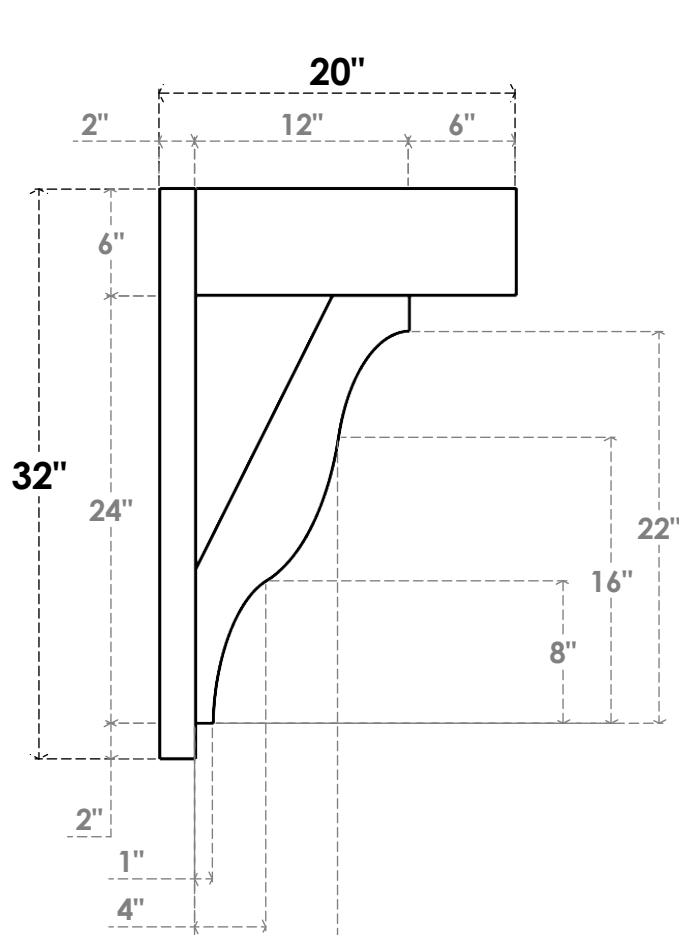

ITEM NUMBER: OUTUROC060X080X20000X32000X060X020X060FST44RCPR

6"W TOP X 8"W BACK X 20"D X 32"H X 6"T TOP X 2"T BACK TIMBERTHANE ROUGH CEDAR FUNSTON FAUX WOOD OPEN OUTLOOKER, BLOCK TOP AND BACK, 6"W CLOSED BRACE, PRIMED TAN

SIDE PROFILE

FRONT PROFILE

ISOMETRIC

GENERATED DATE : 07/06/2023

EKENA MILLWORK
2300 WEST MAIN ST.
CLARKSVILLE, TX 75426
TOLL FREE: 866-607-0453
WWW.EKENAMILLWORK.COM

NOTES

1. INSTALLATION TO BE COMPLETED IN ACCORDANCE WITH MANUFACTURER'S SPECIFICATIONS.
2. DRAWING MAY NOT BE TO SCALE
3. THIS DRAWING IS INTENDED FOR DESIGN AND PLANNING PURPOSES ONLY.
4. ALL INFORMATION CONTAINED HEREIN WAS CURRENT AT THE TIME OF DEVELOPMENT BUT MUST BE REVIEWED AND APPROVED BY THE PRODUCT MANUFACTURER TO BE CONSIDERED ACCURATE.
5. TIMBERTHANE ARCHITECTURAL PRODUCTS ARE MADE FROM HIGH DENSITY URETHANE AND COME FACTORY PRIMED