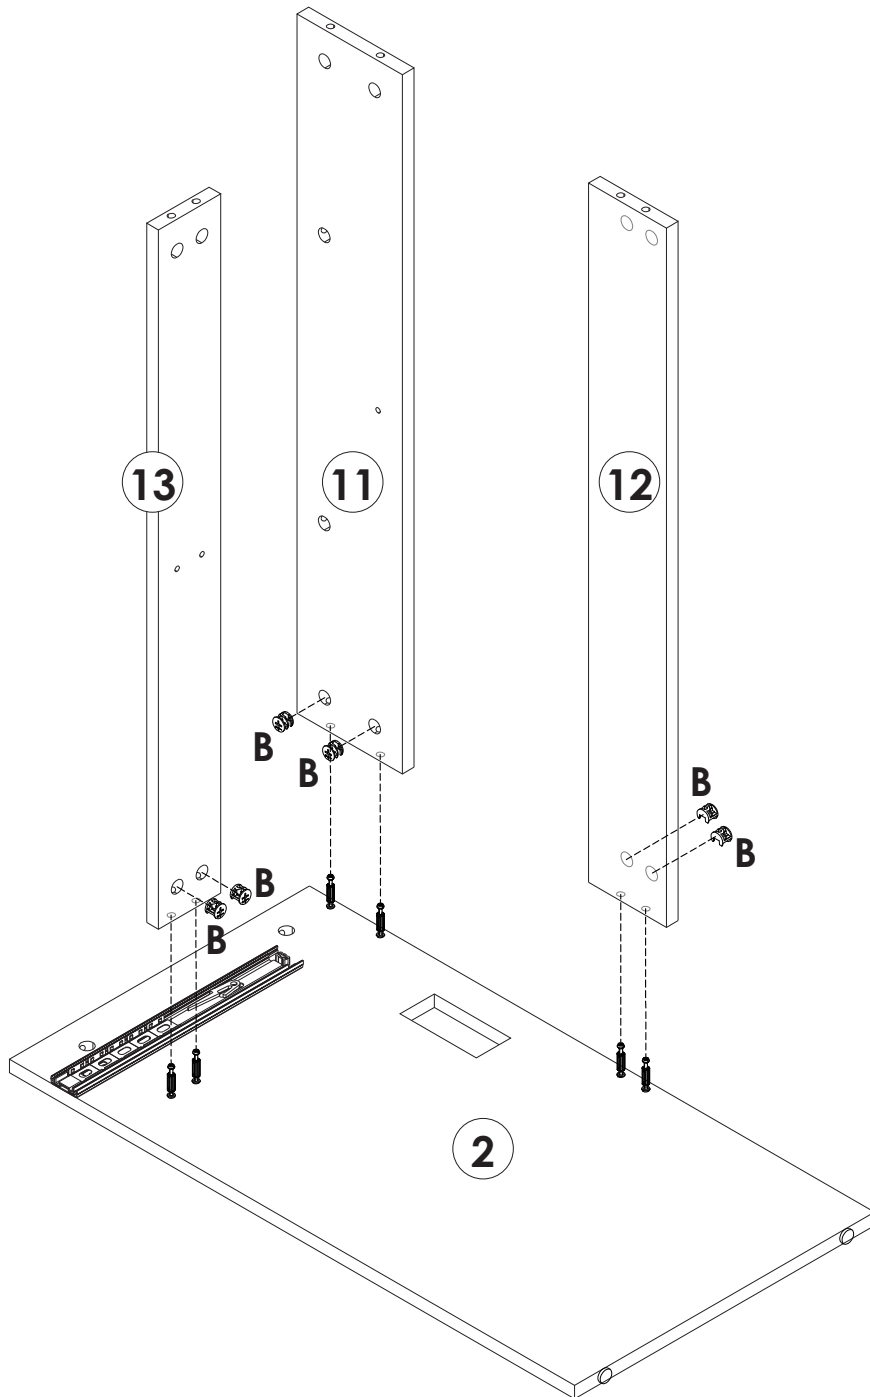

6

YOU WILL NEED

B x6