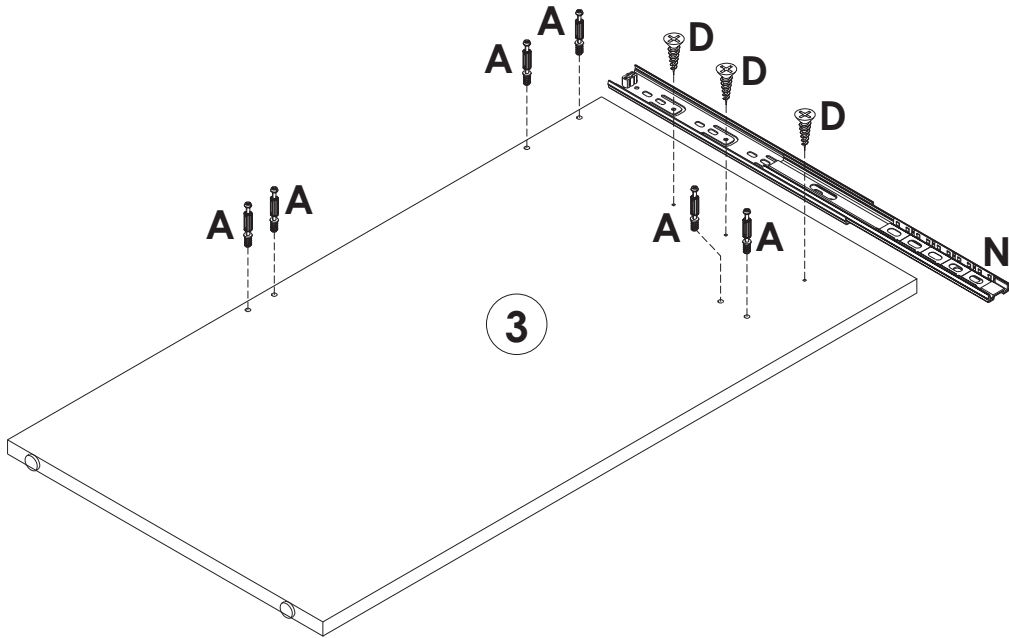

INSTALLATION INSTRUCTION

A M5x42  x66	B Ø15x10  x70	C M5x40  x42	D M3.5x12  x72	E  x6
F  x1	G M4x16  x6	H  x6	I M6x42  x4	J M3.5x14  x22
K  x3	L Ø8x40  x8	M  x1	N 3508-12"  6 sets	
 	O  1 sets			

Cam Lock Fastening System

This Cam Lock Fastening System will be used throughout the assembly process

TIPS

1. When installing the product, use a soft underlay (such as carpet or cardboard) to avoid scratching or damaging the surface of the product.
2. Don't tighten screws completely at first, just in case parts were assembled wrong and need disassemble. Tighten screws at last when all parts are put together.
3. The structure of this product can not meet the requirements of the placement of heavy items and children climbing.

INSTALLATION INSTRUCTION

1

YOU WILL NEED

A x12

D x15

2

YOU WILL NEED

B x6