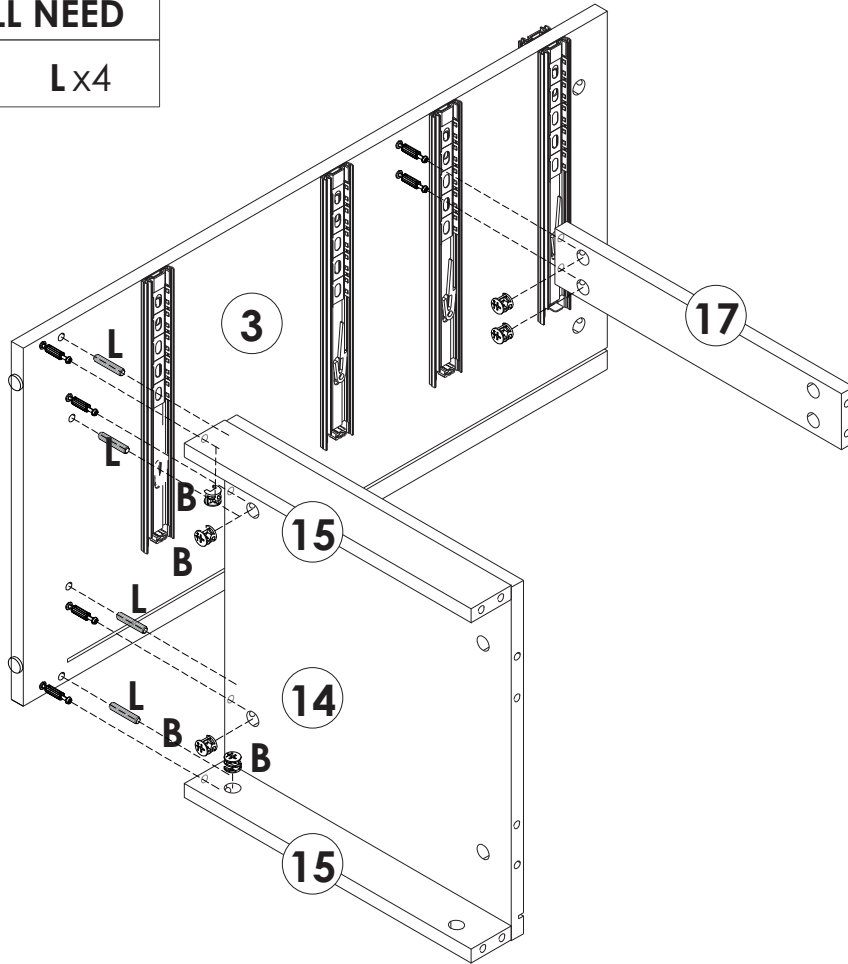

2

YOU WILL NEED

B x6

L x4