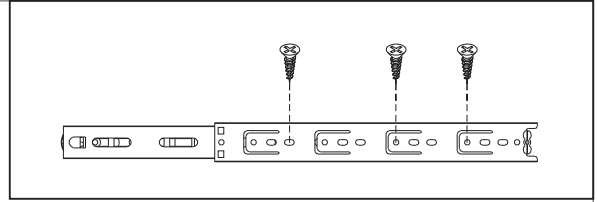

INSTALLATION INSTRUCTION

A M5x42  x66	B Ø15x10  x70	C M5x40  x42	D M3.5x12  x72	E  x6
F  x1	G M4x16  x6	H  x6	I M6x42  x4	J M3.5x14  x22
K  x3	L Ø8x40  x8	M  x1	N 3508-12"  6 sets	
 	O  1 sets			

Cam Lock Fastening System

This Cam Lock Fastening System will be used throughout the assembly process

TIPS

1. When installing the product, use a soft underlay (such as carpet or cardboard) to avoid scratching or damaging the surface of the product.
2. Don't tighten screws completely at first, just in case parts were assembled wrong and need disassemble. Tighten screws at last when all parts are put together.
3. The structure of this product can not meet the requirements of the placement of heavy items and children climbing.

INSTALLATION INSTRUCTION

1

YOU WILL NEED

A x12

D x15

2

YOU WILL NEED

B x6