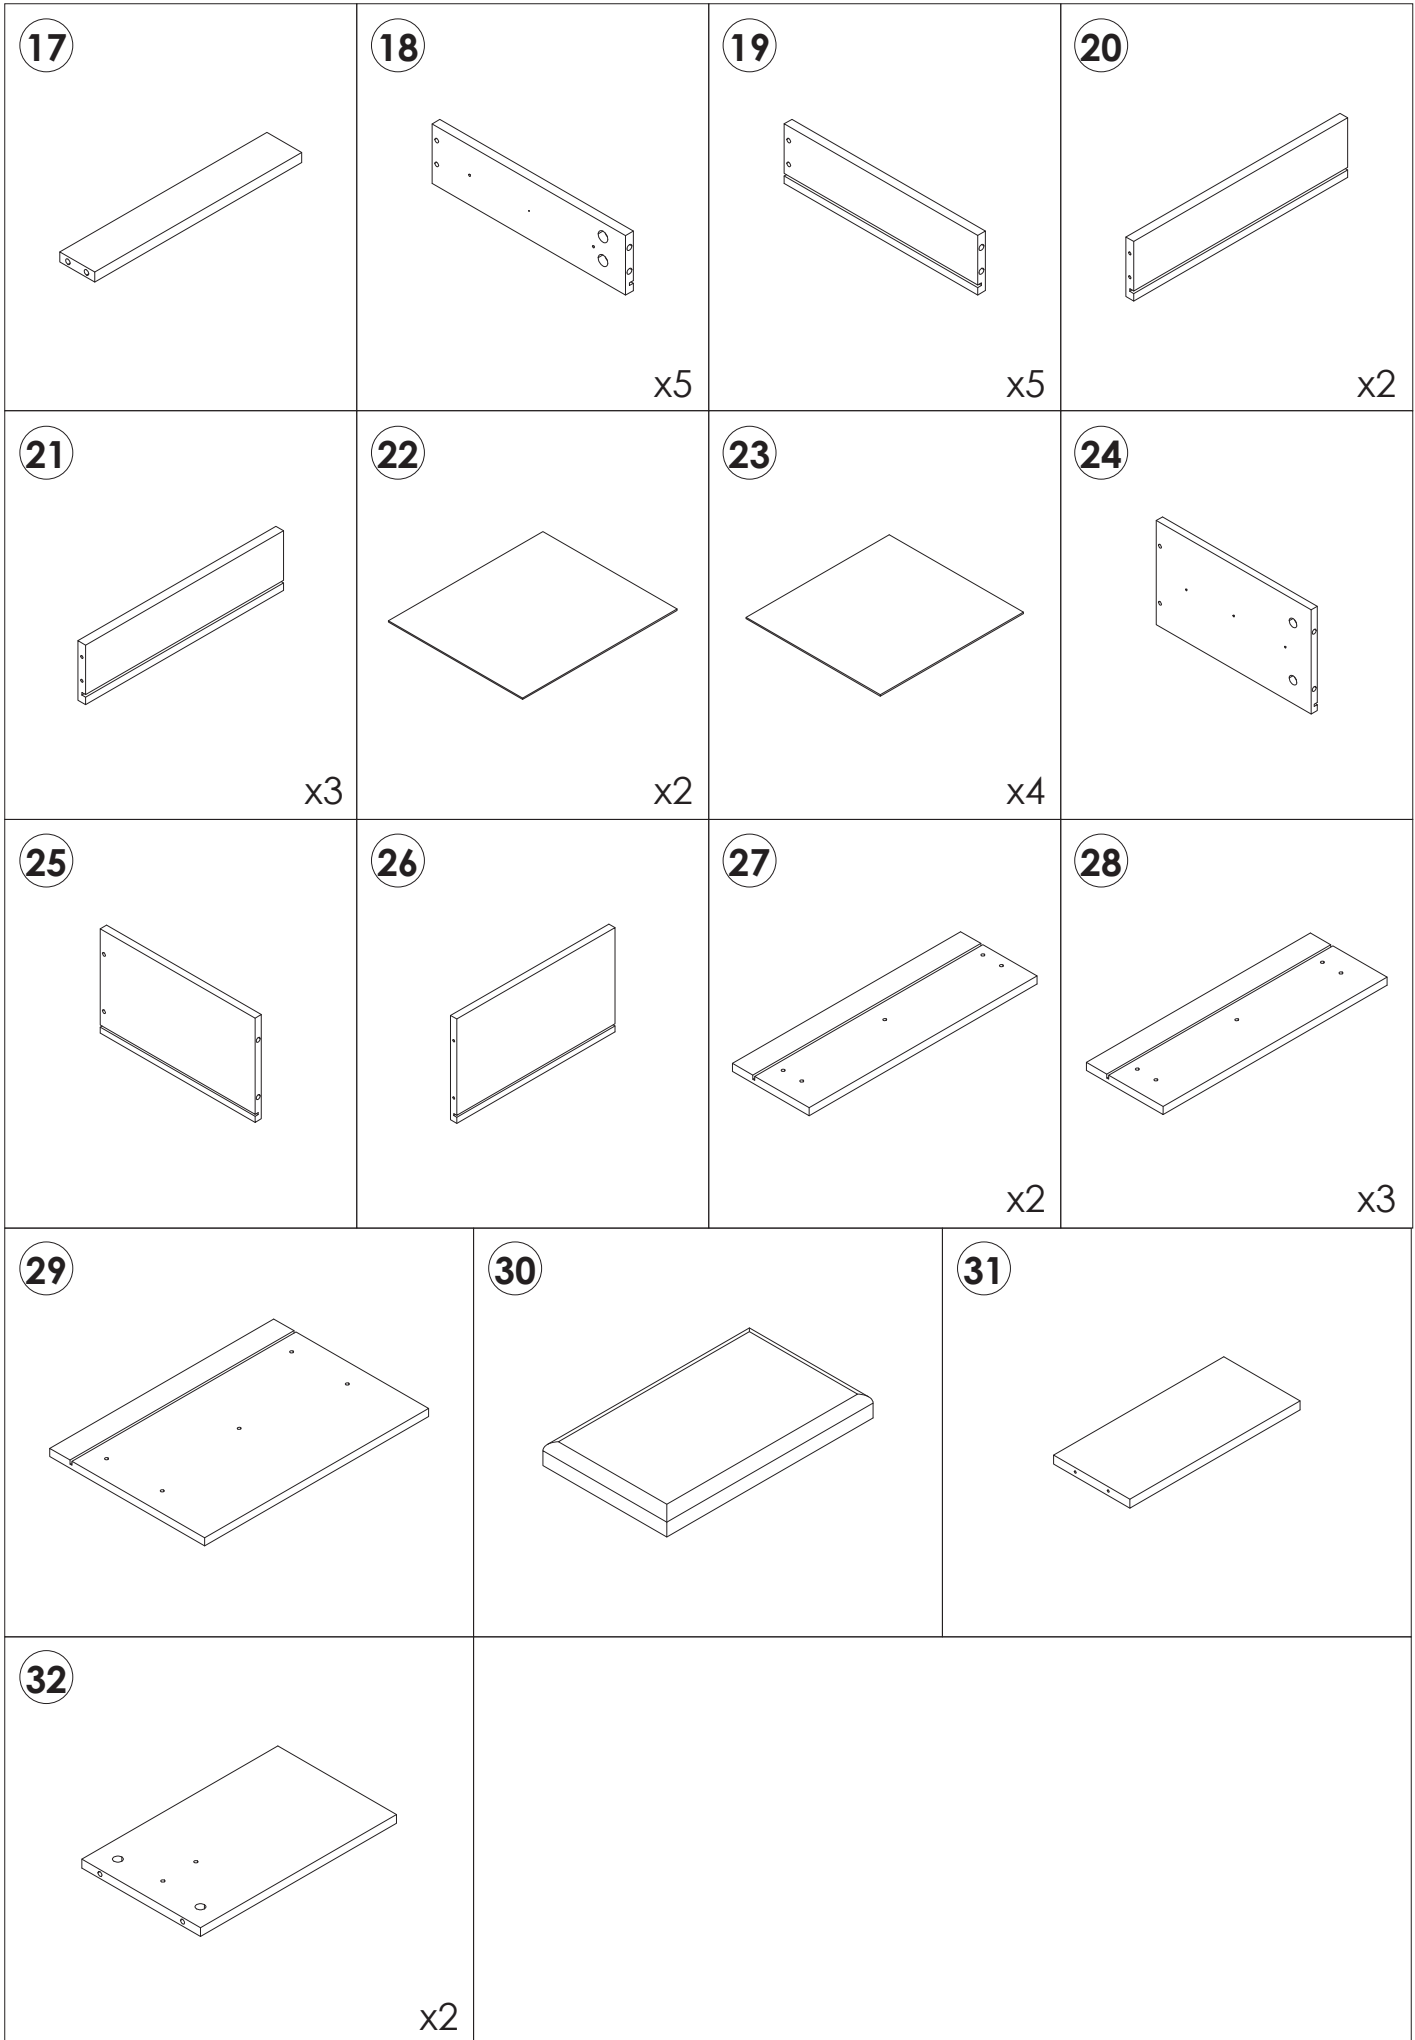

INSTALLATION INSTRUCTION

A M5x42  x66	B Ø15x10  x70	C M5x40  x42	D M3.5x12  x72	E  x6
F  x1	G M4x16  x6	H  x6	I M6x42  x4	J M3.5x14  x22
K  x3	L Ø8x40  x8	M  x1	N 3508-12"  6 sets	
 	O  1 sets			

Cam Lock Fastening System