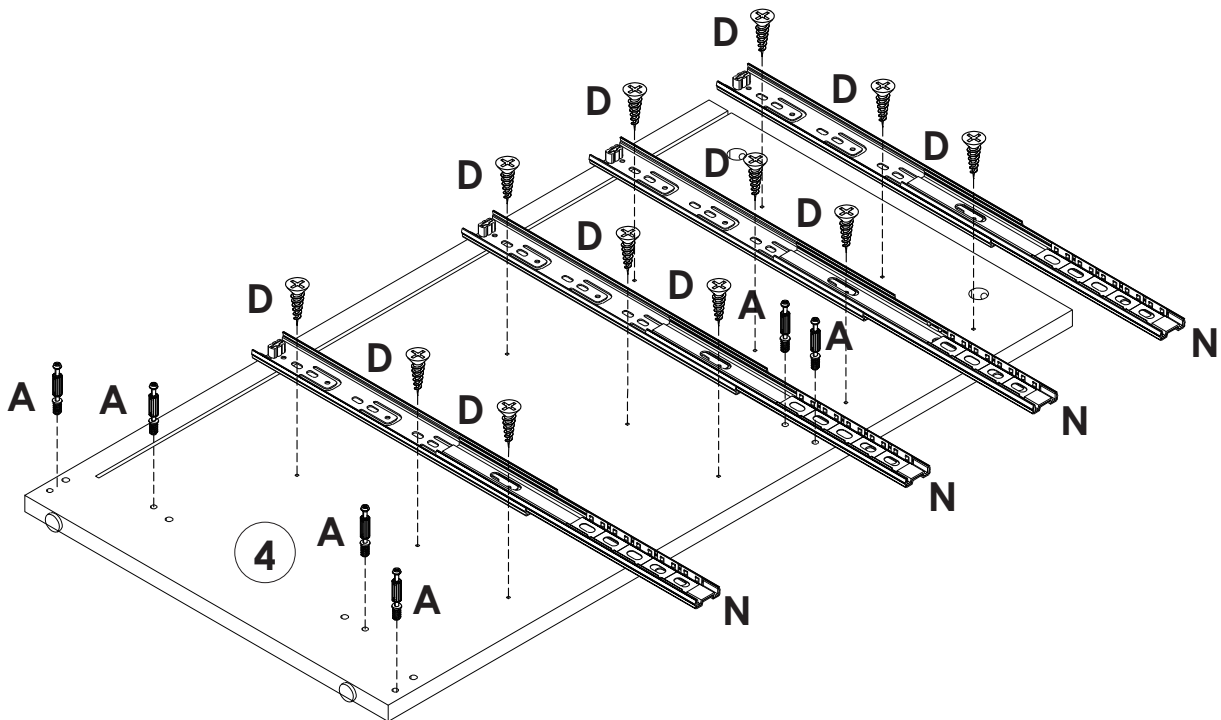

INSTALLATION INSTRUCTION

A M5x42  x66	B Ø15x10  x70	C M5x40  x42	D M3.5x12  x72	E  x6
F  x1	G M4x16  x6	H  x6	I M6x42  x4	J M3.5x14  x22
K  x3	L Ø8x40  x8	M  x1	N 3508-12"  6 sets	
 	O  1 sets			

Cam Lock Fastening System

INSTALLATION INSTRUCTION

1

YOU WILL NEED

A x12

D x15

2

YOU WILL NEED

B x6

L x4

3

YOU WILL NEED

A x6

D x12

4

YOU WILL NEED

B x6