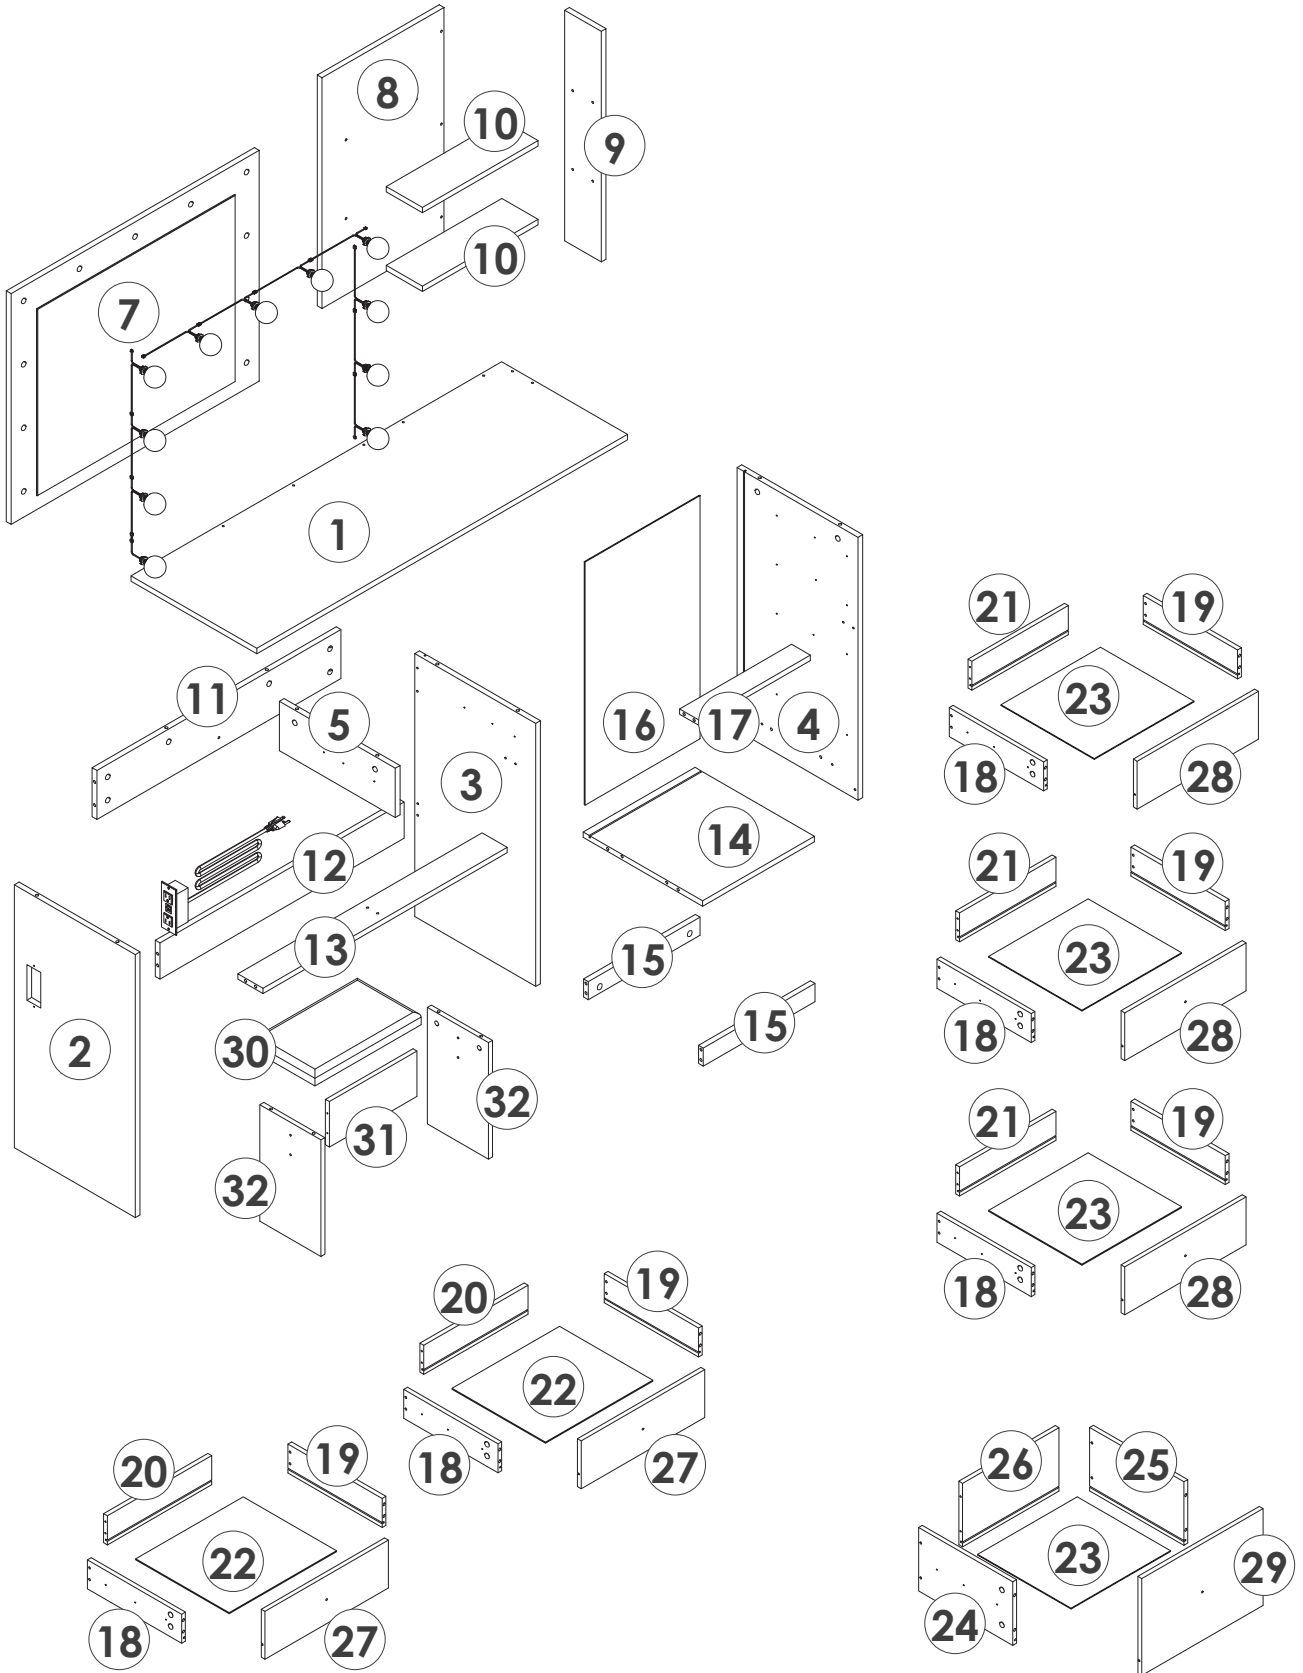

INSTALLATION INSTRUCTION

A M5x42  x66	B Ø15x10  x70	C M5x40  x42	D M3.5x12  x72	E  x6
F  x1	G M4x16  x6	H  x6	I M6x42  x4	J M3.5x14  x22
K  x3	L Ø8x40  x8	M  x1	N 3508-12"  6 sets	
 	O  1 sets			

Cam Lock Fastening System