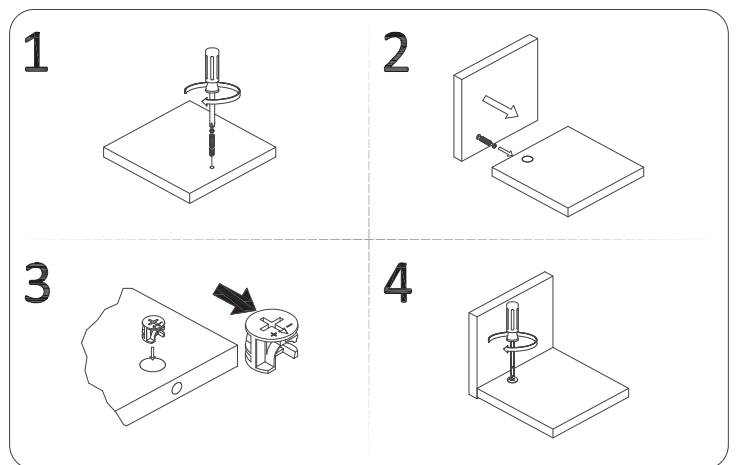

INSTALLATION INSTRUCTION

A M5x42  x66	B Ø15x10  x70	C M5x40  x42	D M3.5x12  x72	E  x6
F  x1	G M4x16  x6	H  x6	I M6x42  x4	J M3.5x14  x22
K  x3	L Ø8x40  x8	M  x1	N 3508-12"  6 sets	
 	O  1 sets			

Cam Lock Fastening System

This Cam Lock Fastening System will be used throughout the assembly process

TIPS

1. When installing the product, use a soft underlay (such as carpet or cardboard) to avoid scratching or damaging the surface of the product.
2. Don't tighten screws completely at first, just in case parts were assembled wrong and need disassemble. Tighten screws at last when all parts are put together.
3. The structure of this product can not meet the requirements of the placement of heavy items and children climbing.

INSTALLATION INSTRUCTION

1

YOU WILL NEED

A x12

D x15

2

YOU WILL NEED

B x6