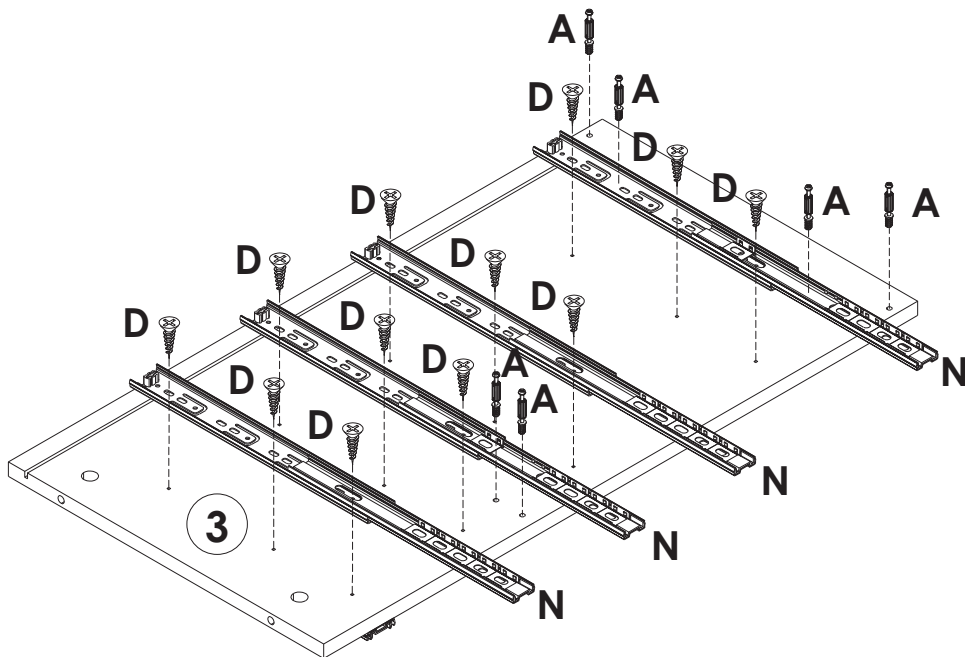

INSTALLATION INSTRUCTION

A M5x42  x66	B Ø15x10  x70	C M5x40  x42	D M3.5x12  x72	E  x6
F  x1	G M4x16  x6	H  x6	I M6x42  x4	J M3.5x14  x22
K  x3	L Ø8x40  x8	M  x1	N 3508-12"  6 sets	
 	O  1 sets			

Cam Lock Fastening System

This Cam Lock Fastening System will be used throughout the assembly process

TIPS

1. When installing the product, use a soft underlay (such as carpet or cardboard) to avoid scratching or damaging the surface of the product.
2. Don't tighten screws completely at first, just in case parts were assembled wrong and need disassemble. Tighten screws at last when all parts are put together.
3. The structure of this product can not meet the requirements of the placement of heavy items and children climbing.

INSTALLATION INSTRUCTION

1

YOU WILL NEED

A x12

D x15

2

YOU WILL NEED

B x6