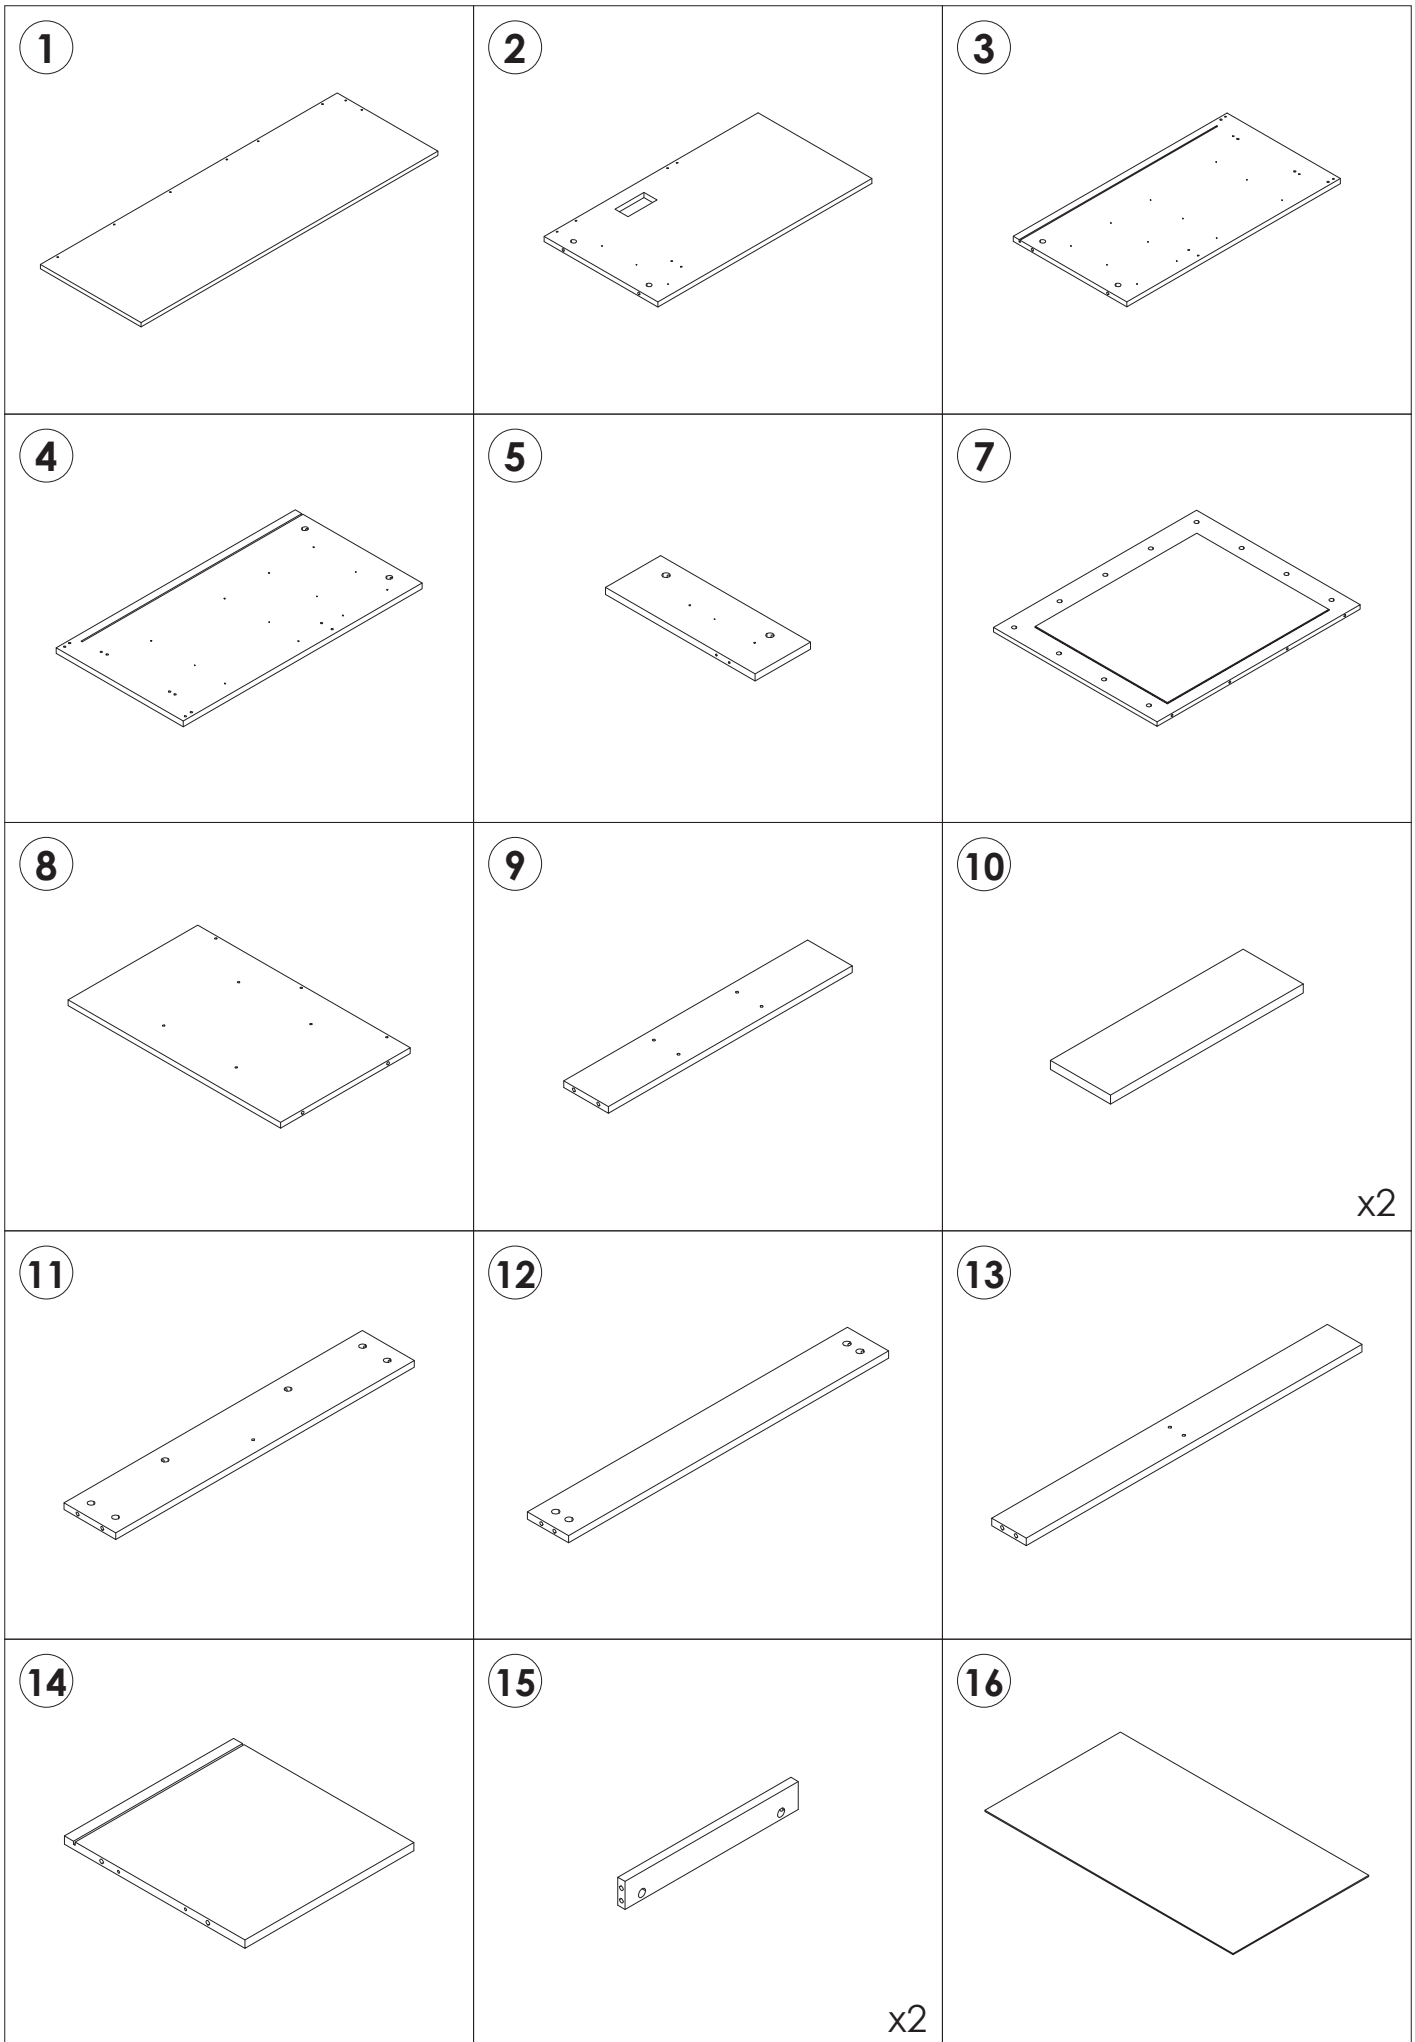

INSTALLATION INSTRUCTION

A M5x42  x66	B Ø15x10  x70	C M5x40  x42	D M3.5x12  x72	E  x6
F  x1	G M4x16  x6	H  x6	I M6x42  x4	J M3.5x14  x22
K  x3	L Ø8x40  x8	M  x1	N 3508-12"  6 sets	
 	O  1 sets			

Cam Lock Fastening System