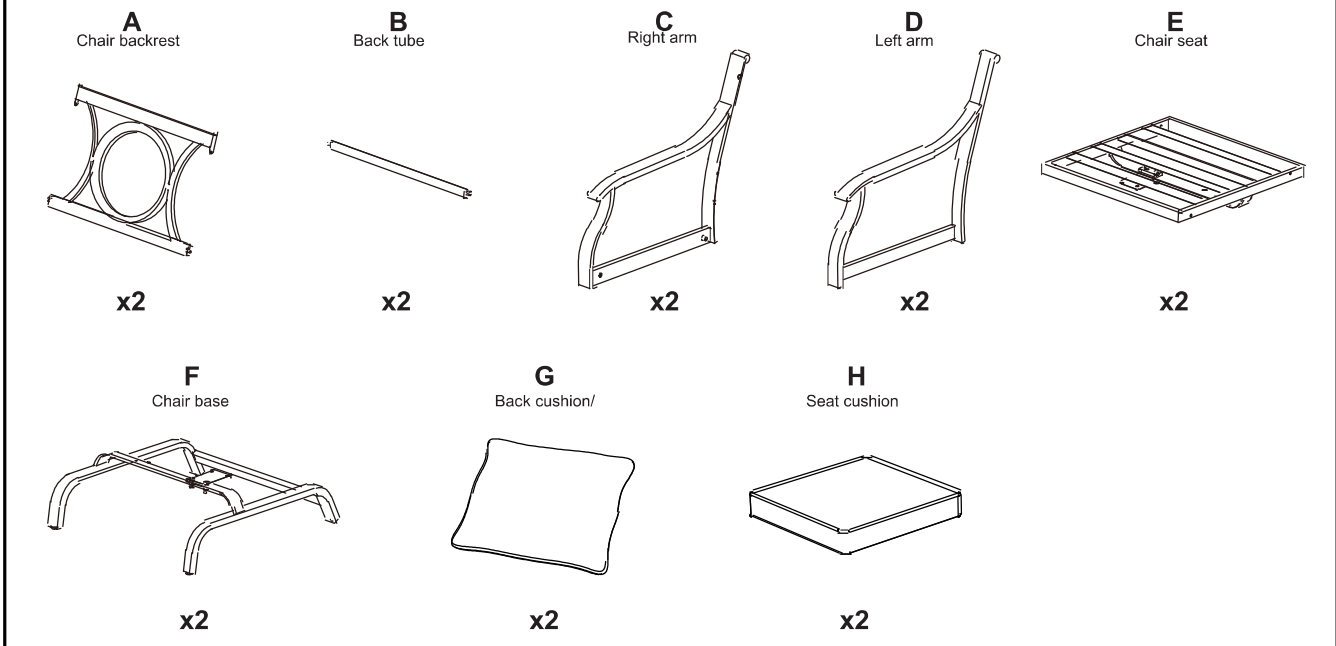

PACKAGE CONTENTS