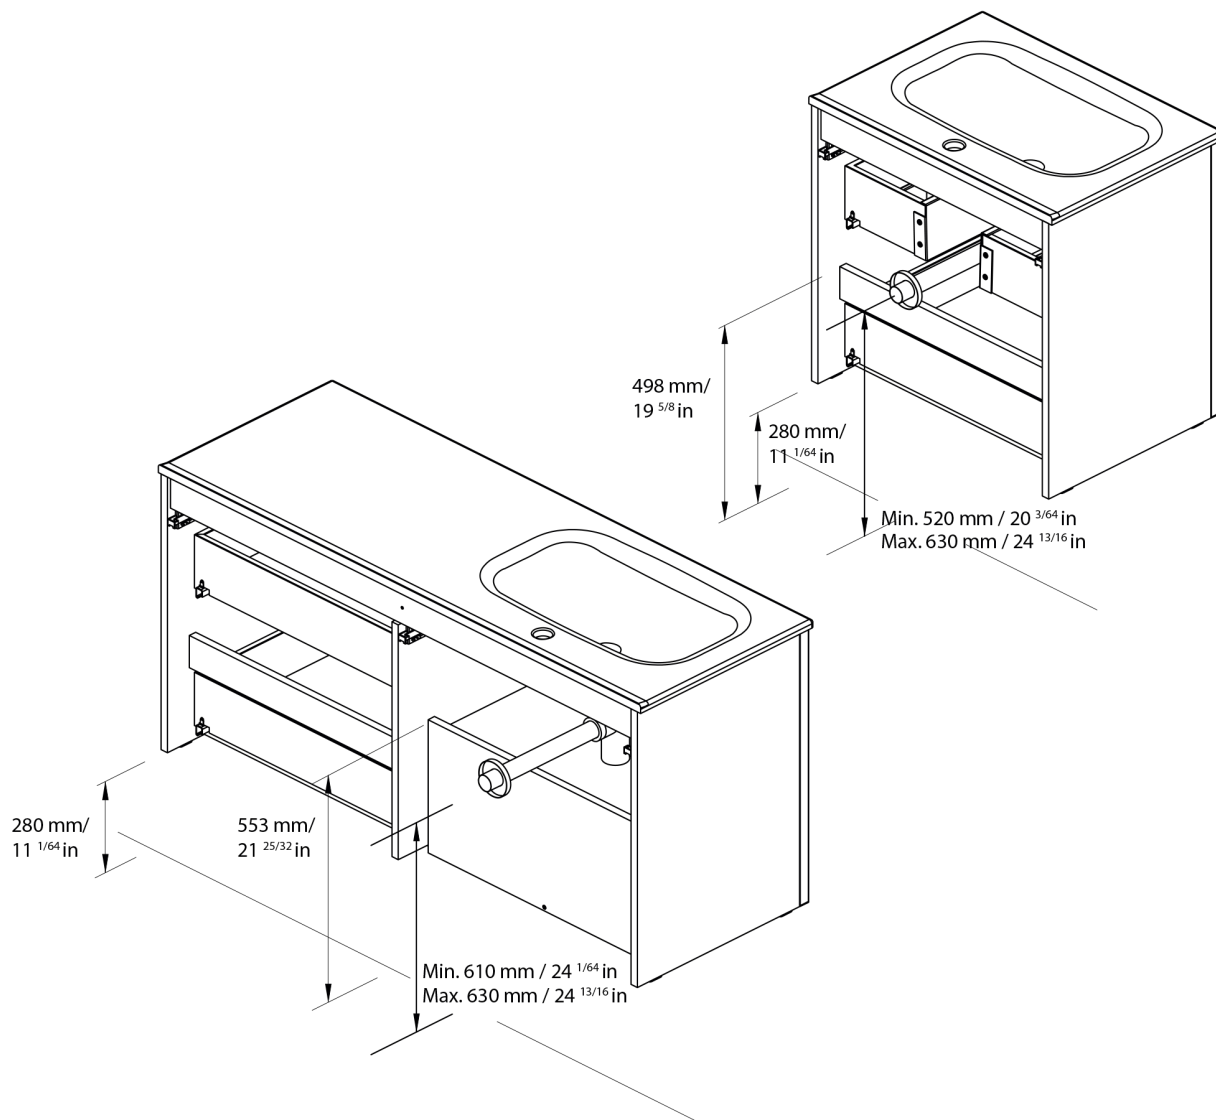

Technical features

Technical drawing	Name	Material	Colour	Colour
	SLIM			Gloss White
	AMBRA 1 Door / 2 Drawers / 1 Door	   	  	Nordic Oak Samara Ash Gloss White
	LEGS			Chrome

Technical information

STRUCTURE	MDF board in 5/8 in. continuous wrapping in 2D/ Cyclum Process.
FRONT	MDF board in 5/8 in. continuous wrapping in 2D/ Cyclum Process.
HANDLE	Integrated in the front of the furniture.
DRAWER	Drawers made in mokka textile poly laminate coated board with hidden partial extraction runners with soft close system. Includes organizer in upper drawer. Lower drawer useful space (widthxhighxdepth): 20 ^{1/16} x 4 ^{5/16} x 12 ^{2/4} in.
WALL HANGING BRACKET	Hidden hanging bracket of directly assembled with great resistance and depth regulations.
HINGE	105° opening, 1 ^{3/8} in. cap, easy assembly and soft close system.
LEGS	Metallic in bright chrome finish. (optional)
PIPE DEPTH	Pipe depth 2 ^{1/54} in.

Collection
Ambra

Model |
Ambra 120 DBL

Dimensions Metric

1 inch = 2.54 cm
1 inch = 25.4 mm

WS[®]
BATH
COLLECTIONS

1051 Lea Drive - Collegeville, PA 19426
Tel. 215 513 9400 - Fax 610 831 0215

www.ws bathcollections.com - info@ws bathcollections.com

ES

EN

Las cotas indicadas en los dibujos son en función de la altura de la pata del conjunto, en caso de que el mueble vaya suspendido y esta altura no se respete, dichas cotas también variarán.

Dimensions indicated in the drawing are based on the level of the whole leg, in case of wall hanging the furniture dimensions also may vary.

Collection
Ambra

Model
Ambra 120 DBL

Dimensions Metric

1 inch = 2.54 cm
1 inch = 25.4 mm

WS[®]

BATH
COLLECTIONS

1051 Lea Drive - Collegeville, PA 19426

Tel. 215 513 9400 - Fax 610 831 0215