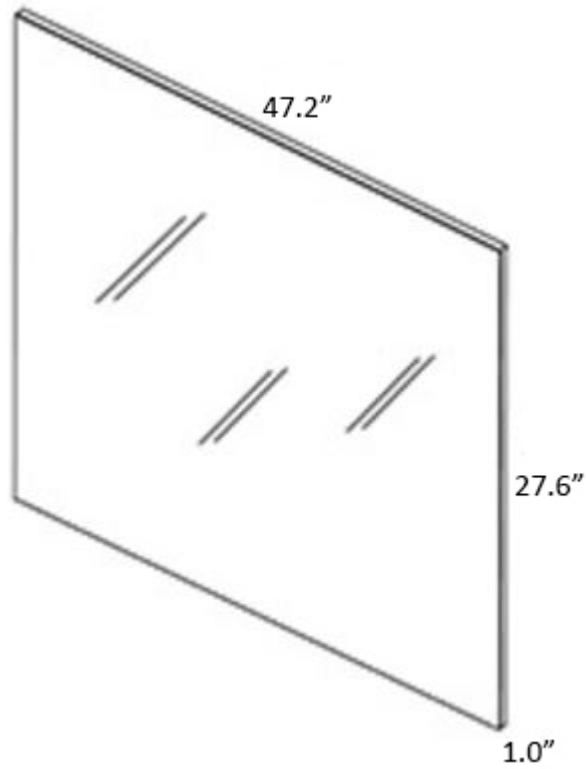

Technical features

Technical drawing	Name	Material	Colour	Colour
	SLIM			Gloss White
	AMBRA 1 Door / 2 Drawers / 1 Door	   	  	Nordic Oak Samara Ash Gloss White
	LEGS			Chrome

Technical information

STRUCTURE	MDF board in 5/8 in. continuous wrapping in 2D/ Cyclum Process.
FRONT	MDF board in 5/8 in. continuous wrapping in 2D/ Cyclum Process.
HANDLE	Integrated in the front of the furniture.
DRAWER	Drawers made in mokka textile poly laminate coated board with hidden partial extraction runners with soft close system. Includes organizer in upper drawer. Lower drawer useful space (widthxhighxdepth): 20 ^{1/16} x 4 ^{5/16} x 12 ^{2/4} in.
WALL HANGING BRACKET	Hidden hanging bracket of directly assembled with great resistance and depth regulations.
HINGE	105° opening, 1 ^{3/8} in. cap, easy assembly and soft close system.
LEGS	Metallic in bright chrome finish. (optional)
PIPE DEPTH	Pipe depth 2 ^{1/54} in.

ES

EN

Las cotas indicadas en los dibujos son en función de la altura de la pata del conjunto, en caso de que el mueble vaya suspendido y esta altura no se respete, dichas cotas también variarán.

Dimensions indicated in the drawing are based on the level of the whole leg, in case of wall hanging the furniture dimensions also may vary.

Collection
Ambra

Model
Ambra 120 DBL

Dimensions Metric

1 inch = 2.54 cm
1 inch = 25.4 mm

WS[®]

BATH
COLLECTIONS

1051 Lea Drive - Collegeville, PA 19426

Tel. 215 513 9400 - Fax 610 831 0215

www.ws bathcollections.com - info@ws bathcollections.com

Collection
Murano

Model |
Murano 120

Dimensions Metric
1 inch = 2.54 cm
1 inch = 25.4 mm

WS[®]
BATH
COLLECTIONS

1051 Lea Drive - Collegeville, PA 19426
Tel. 215 513 9400 - Fax 610 831 0215
www.ws bathcollections.com - info@ws bathcollections.com