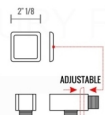

PLATE

WATER OUTLET ADAPTOR

FLEXIBLE HOSE