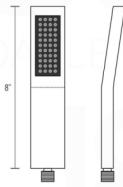

KUBEBATH
AFFORDABLE LUXURY FOR YOUR BATHROOM

PIAZZA HAND SHOWER SET (AHHS1423)

HAND HELD