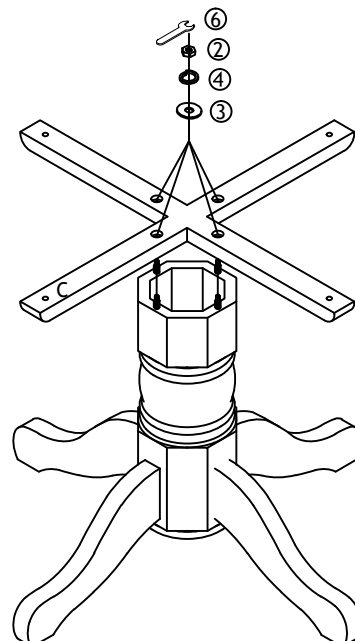

PART LIST		
ITEM	DESCRIPTION	QTY
A	Table Top	1PC
B	Wood Panel	1PC
C	Connector Bar	1PC
D	Table Base	1PC
E	Table Leg	4PCS

HARDWARE LIST		
ITEM	DESCRIPTION	QTY
1	Bolt (5/16 " * 1-1/4") 	4PCS
2	Hex Nuts 	12PCS
3	Metal Washers (Dia 16mm) 	16PCS
4	Lock Washers (Dia 5/16") 	16PCS
5	Allen Wrench 	1PC
6	Spanner 	1PC

Ⓐ

Ⓑ

Ⓒ

Ⓓ

Ⓔ

STEP 1:

STEP 2:

STEP 2: