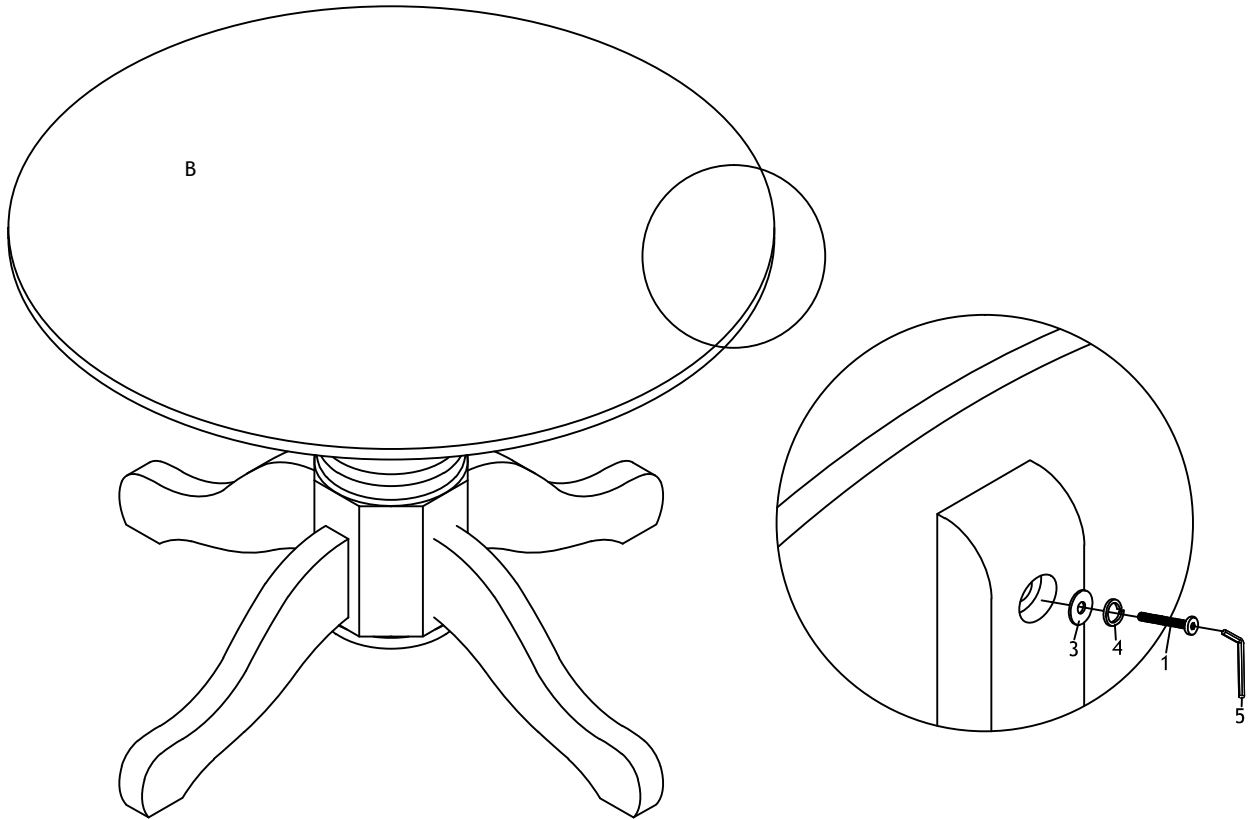

PART LIST		
ITEM	DESCRIPTION	QTY
A	Table Top	1PC
B	Wood Panel	1PC
C	Connector Bar	1PC
D	Table Base	1PC
E	Table Leg	4PCS

HARDWARE LIST		
ITEM	DESCRIPTION	QTY
1	Bolt (5/16 " * 1-1/4") 	4PCS
2	Hex Nuts 	12PCS
3	Metal Washers (Dia 16mm) 	16PCS
4	Lock Washers (Dia 5/16") 	16PCS
5	Allen Wrench 	1PC
6	Spanner 	1PC

Ⓐ

Ⓑ

Ⓒ

Ⓓ

Ⓔ

STEP 1:

STEP 2:

STEP 2:

STEP 4: