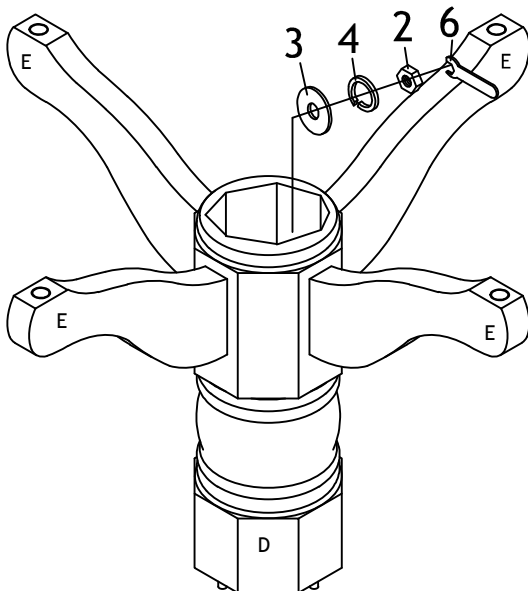

PART LIST		
ITEM	DESCRIPTION	QTY
A	Table Top	1PC
B	Wood Panel	1PC
C	Connector Bar	1PC
D	Table Base	1PC
E	Table Leg	4PCS

HARDWARE LIST		
ITEM	DESCRIPTION	QTY
1	Bolt (5/16 " * 1-1/4") 	4PCS
2	Hex Nuts 	12PCS
3	Metal Washers (Dia 16mm) 	16PCS
4	Lock Washers (Dia 5/16") 	16PCS
5	Allen Wrench 	1PC
6	Spanner 	1PC

Ⓐ

Ⓑ

Ⓒ

Ⓓ

Ⓔ

STEP 1:

STEP 2:

STEP 2: