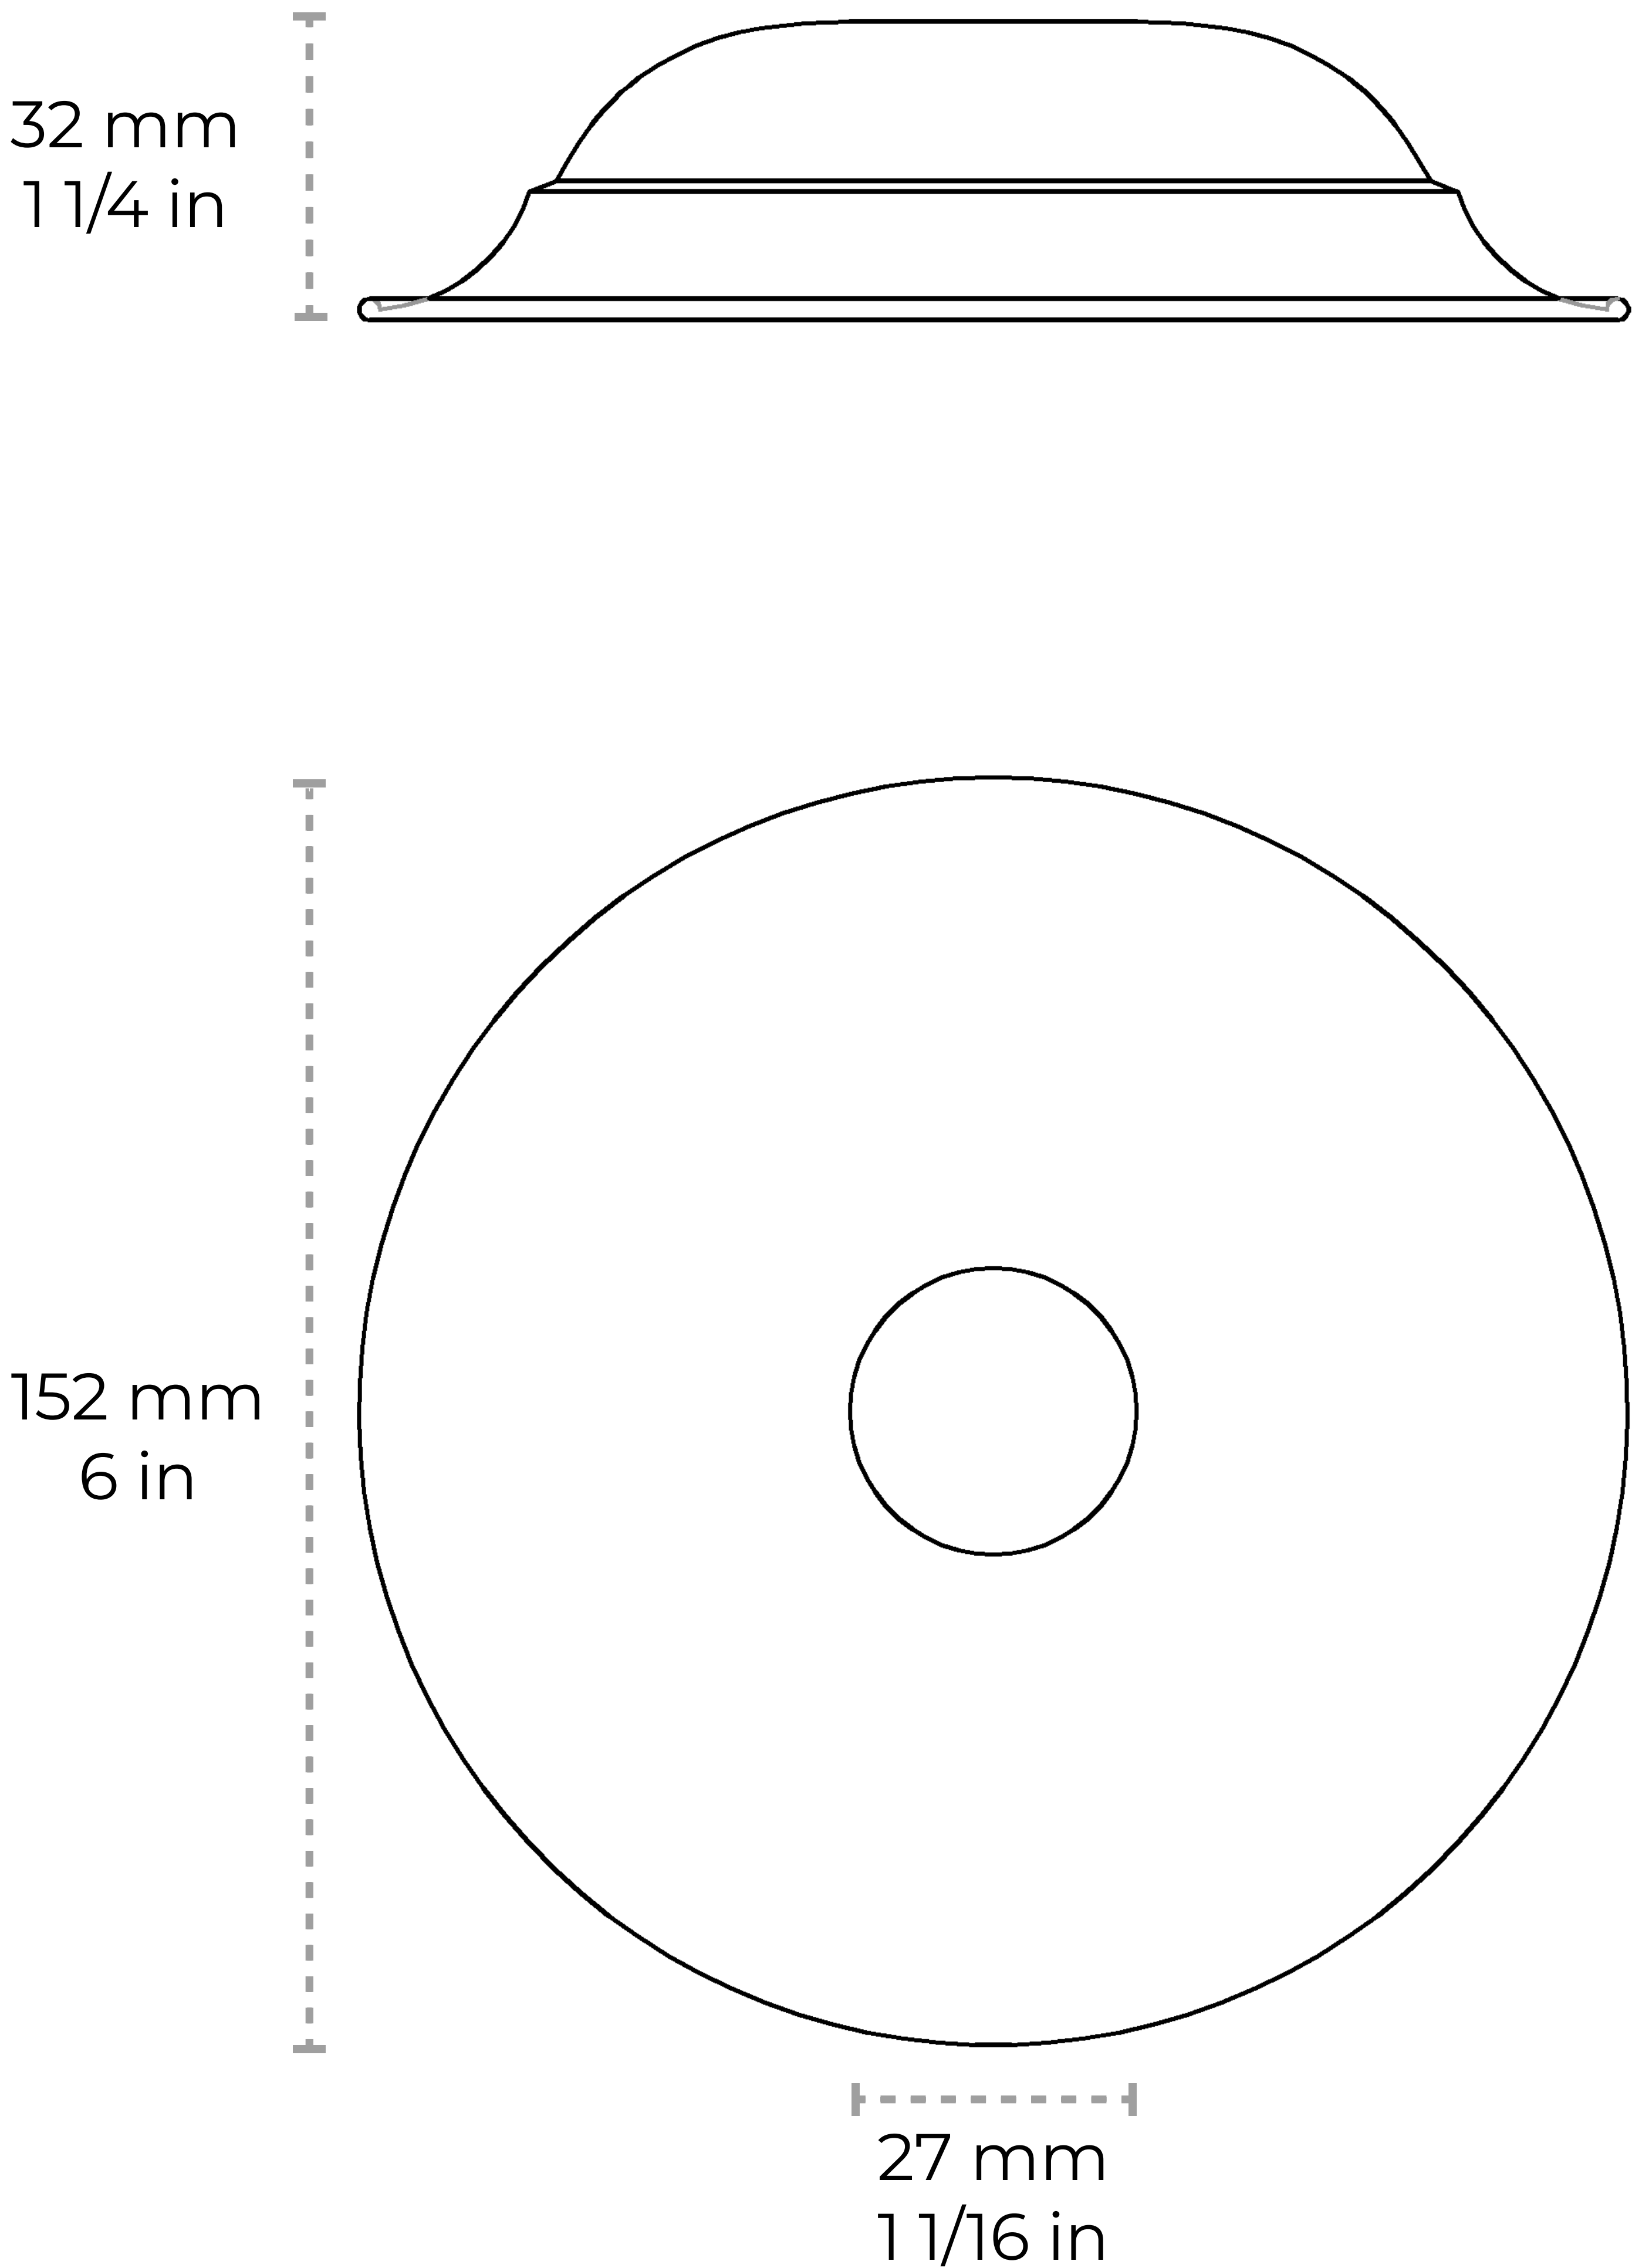

CN-BR05-152

[Canopy BR05] Brass Traditional Round Ceiling Canopy

Material	Brass
Weight	0.41 lbs
Max Load	45 lbs
Measurements	<p>Canopy Diameter: 152 mm 6 in</p> <p>Canopy Height: 32 mm 1 1/4 in</p> <p>Projection w/ Screw Collar: 70 mm 2 13/16 in</p> <p>Diameter of Center Hole: 27 mm 1 1/16 in</p>