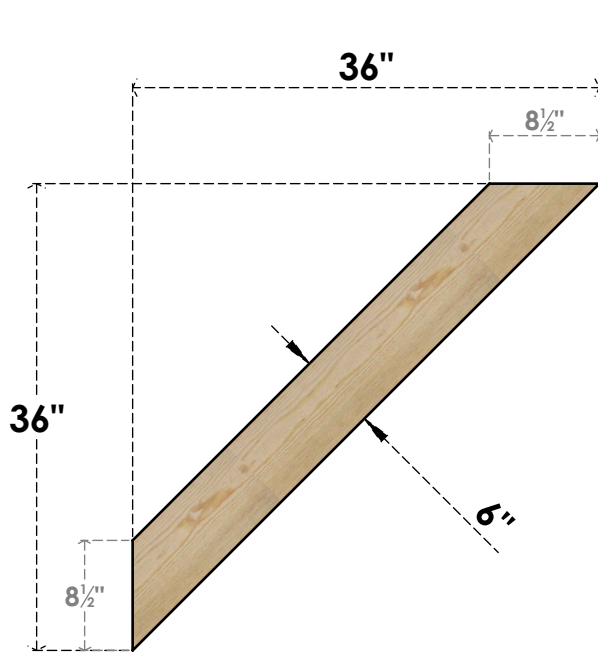

BRC06X36X36TRA00RDF

6"W X 36"D X 36"H TRADITIONAL ROUGH SAWN BRACE, DOUGLAS FIR

SIDE

FRONT

EKENA MILLWORK
2300 WEST MAIN ST.
CLARKSVILLE, TX 75426
TOLL FREE: 866-607-0453
WWW.EKENAMILLWORK.COM

NOTES

1. INSTALLATION TO BE COMPLETED IN ACCORDANCE WITH MANUFACTURER'S SPECIFICATIONS.
2. DRAWING MAY NOT BE TO SCALE
3. THIS DRAWING IS INTENDED FOR DESIGN AND PLANNING PURPOSES ONLY.
4. ALL INFORMATION CONTAINED HEREIN WAS CURRENT AT THE TIME OF DEVELOPMENT BUT MUST BE REVIEWED AND APPROVED BY THE PRODUCT MANUFACTURER TO BE CONSIDERED ACCURATE.
5. PRODUCTS ARE NOT KILN DRIED. THIS ITEM IS UNIQUE AND WILL CONTAIN THE NATURAL VARIATIONS THAT THE WOOD SPECIES OFFERS. THIS MAY RESULT IN VARIATIONS UP TO 1/4"