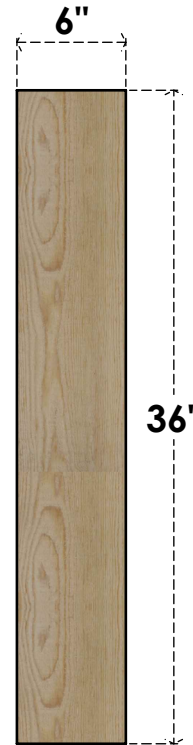

BRC06X36X36TRA00RDF

6"W X 36"D X 36"H TRADITIONAL ROUGH SAWN BRACE, DOUGLAS FIR

SIDE

FRONT

EKENA MILLWORK
2300 WEST MAIN ST.
CLARKSVILLE, TX 75426
TOLL FREE: 866-607-0453
WWW.EKENAMILLWORK.COM

NOTES

1. INSTALLATION TO BE COMPLETED IN ACCORDANCE WITH MANUFACTURER'S SPECIFICATIONS.
2. DRAWING MAY NOT BE TO SCALE
3. THIS DRAWING IS INTENDED FOR DESIGN AND PLANNING PURPOSES ONLY.
4. ALL INFORMATION CONTAINED HEREIN WAS CURRENT AT THE TIME OF DEVELOPMENT BUT MUST BE REVIEWED AND APPROVED BY THE PRODUCT MANUFACTURER TO BE CONSIDERED ACCURATE.
5. PRODUCTS ARE NOT KILN DRIED. THIS ITEM IS UNIQUE AND WILL CONTAIN THE NATURAL VARIATIONS THAT THE WOOD SPECIES OFFERS. THIS MAY RESULT IN VARIATIONS UP TO 1/4"