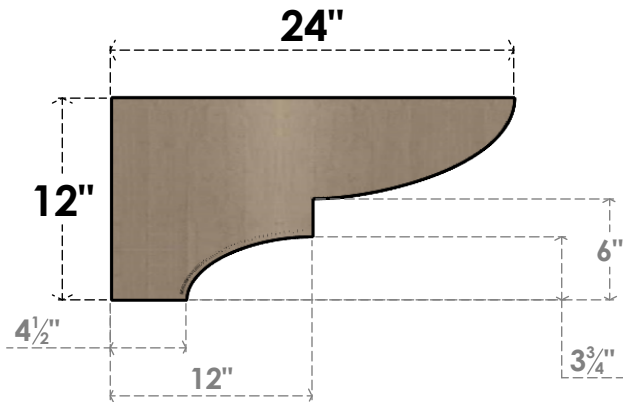

ITEM NUMBER: CORU12X24X12RIDRCPR

12"W X 24"D X 12"H SERIES 3 WIDE RIDGEWOOD ROUGH CEDAR
TIMBERTHANE FAUX WOOD CORBEL, PRIMED

SIDE PROFILE

FRONT PROFILE

ISOMETRIC

EKENA MILLWORK
2300 WEST MAIN ST.
CLARKSVILLE, TX 75426
TOLL FREE: 866-607-0453
WWW.EKENAMILLWORK.COM

NOTES

1. INSTALLATION TO BE COMPLETED IN ACCORDANCE WITH MANUFACTURER'S SPECIFICATIONS.
2. DRAWING MAY NOT BE TO SCALE
3. THIS DRAWING IS INTENDED FOR DESIGN AND PLANNING PURPOSES ONLY.
4. ALL INFORMATION CONTAINED HEREIN WAS CURRENT AT THE TIME OF DEVELOPMENT BUT MUST BE REVIEWED AND APPROVED BY THE PRODUCT MANUFACTURER TO BE CONSIDERED ACCURATE.
5. TIMBERTHANE ARCHITECTURAL PRODUCTS ARE MADE FROM HIGH DENSITY URETHANE AND COME FACTORY PRIMED