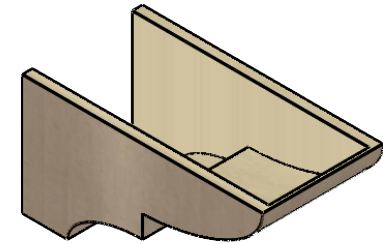

ITEM NUMBER: CORU12X24X12RIDRCPR

12"W X 24"D X 12"H SERIES 3 WIDE RIDGEWOOD ROUGH CEDAR
TIMBERTHANE FAUX WOOD CORBEL, PRIMED

SIDE PROFILE

FRONT PROFILE

ISOMETRIC

EKENA MILLWORK
2300 WEST MAIN ST.
CLARKSVILLE, TX 75426
TOLL FREE: 866-607-0453
WWW.EKENAMILLWORK.COM