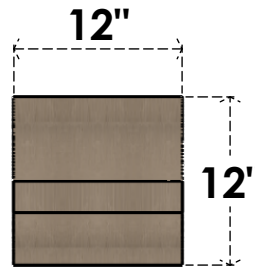

ITEM NUMBER: CORU12X24X12RIDRCPR

12"W X 24"D X 12"H SERIES 3 WIDE RIDGEWOOD ROUGH CEDAR
TIMBERTHANE FAUX WOOD CORBEL, PRIMED

SIDE PROFILE

FRONT PROFILE

ISOMETRIC

EKENA MILLWORK
2300 WEST MAIN ST.
CLARKSVILLE, TX 75426
TOLL FREE: 866-607-0453
WWW.EKENAMILLWORK.COM

NOTES

1. INSTALLATION TO BE COMPLETED IN ACCORDANCE WITH MANUFACTURER'S SPECIFICATIONS.
2. DRAWING MAY NOT BE TO SCALE
3. THIS DRAWING IS INTENDED FOR DESIGN AND PLANNING PURPOSES ONLY.
4. ALL INFORMATION CONTAINED HEREIN WAS CURRENT AT THE TIME OF DEVELOPMENT BUT MUST BE REVIEWED AND APPROVED BY THE PRODUCT MANUFACTURER TO BE CONSIDERED ACCURATE.
5. TIMBERTHANE ARCHITECTURAL PRODUCTS ARE MADE FROM HIGH DENSITY URETHANE AND COME FACTORY PRIMED