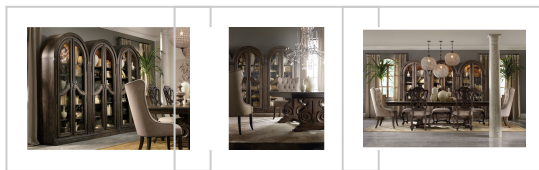

- Category:** Dining Room
- Collection:** Rhapsody
- Color:** Reclaimed Natural
- Number of Shelves:** 5
- Style:** Traditional
- Finish:** Medium Wood
- Brand:** Hooker Furniture

**Product Description:** In storybook style, the romantic, softly-shaped Rhapsody Curio exudes casual opulence and classic European design pedigree. The laid-back luxury of the walnut-colored finish inspired by rustic reclaimed wood in beautiful patinas updates the curio for today's casual lifestyles. Behind two seeded glass doors are two top adjustable and wood-framed glass shelves with plate grooves. The center shelf is fixed, and the bottom two shelves are adjustable. Use this lovely curio alone, or bunched in twos or threes.