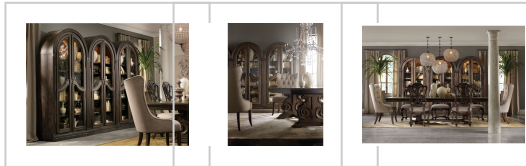

HOOKER®
— FURNITURE —

Hooker Furniture Dining Room Rhapsody Bunching Curio

Hooker Furniture

www.hookerfurniture.com

SKU: 5070-50001

Width: 44" (111.8 cm)

Depth: 16.25" (41.3 cm)

Height: 90.5" (229.9 cm)

Weight: 233.69 lb (105.2 kg)

Volume: 53.05 cu ft (1.5 m³)

Carton Width: 20.75 (52.7 cm)

Carton Length: 47.5" (120.6 cm)

Carton Height: 93 (236.2 cm)

Carton Weight: 292 lb (131.4 kg)

Type: Cabinets, Curio Cabinets

Category: Dining Room

Collection: Rhapsody

Color: Reclaimed Natural

Number of Shelves: 5

Style: Traditional

Finish: Medium Wood

Brand: Hooker Furniture

Product Description: In storybook style, the romantic, softly-shaped Rhapsody Curio exudes casual opulence and classic European design pedigree. The laid-back luxury of the walnut-colored finish inspired by rustic reclaimed wood in beautiful patinas updates the curio for today's casual lifestyles. Behind two seeded glass doors are two top adjustable and wood-framed glass shelves with plate grooves. The center shelf is fixed, and the bottom two shelves are adjustable. Use this lovely curio alone, or bunched in twos or threes.

Collection Features: The groundbreaking Rhapsody Collection brings together classic design elements, grand scale, and a relaxed rustic finish to create an impassioned marriage of casual opulence. Exuberant scale and serpentine shapes infuse the pieces with emotion, while timeless motifs like scrolls, rope twist molding, the acanthus leaf and fleur de lis anchor Rhapsody in old world charm. Building on the grand scale and classic European design is the defining element of the collection: a walnut-colored finish inspired by the natural yet rustic nature of reclaimed woods in beautiful patinas.

Status: Active

Finish: Walnut Colored Rustic Finish. Distressing includes scraping lines, sloping lines, rasping and worm holes.