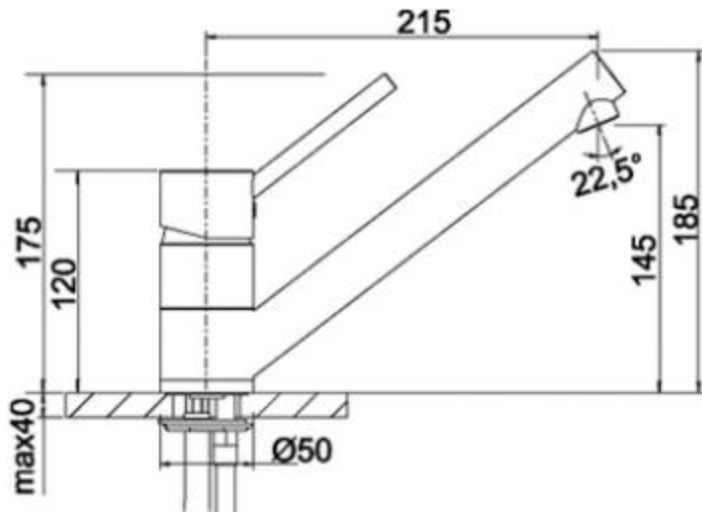

Side View

Scope of supply

- Spout can be swivelled 360 degrees
- 35mm tap hole required
- Ceramic disc control
- Patented jet regulator for reduced scaling

- WRAS compliant approved fitting

Please note:

High pressure balanced supply only requires 0.5 bar minimum pressure 1.0-1.5 bar recommended

Heavy duty metal tap stabilising bracket, fit when required. Item No BL450775

Height: 185

Reach: 215

Base: 50

Tap hole: ø35

BLANCO UK Limited

Tel: 01923 635200

Fax: 0800 0911608

> www.blanco.co.uk