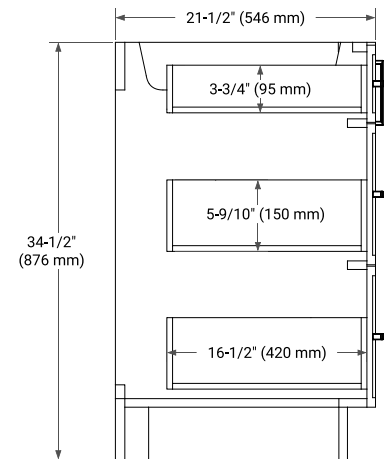

## BASE CABINET DIMENSIONS

72" W x 21.5" D x 34.5" H

## SIDE VIEW

## PLAN VIEW

## OVERALL DIMENSIONS

73" W x 22" D x 1.5" H