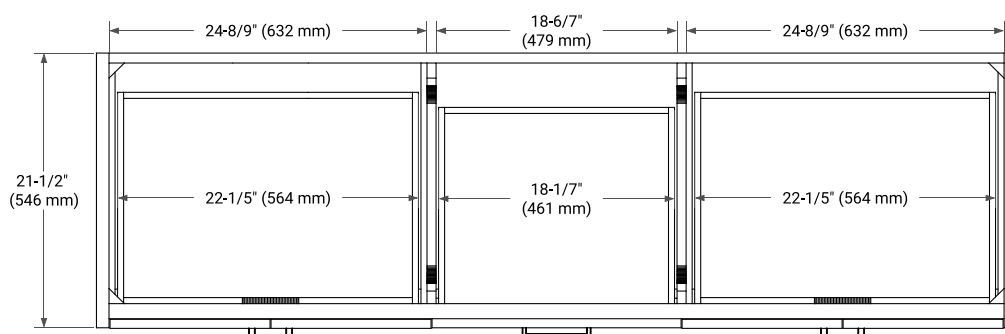

KELLY 72" DOUBLE SINK BASE CABINET

ARIEL

BASE CABINET DIMENSIONS

72" W x 21.5" D x 34.5" H

FEATURES

- Solid wood frame and Plywood
- Soft-close system
- Dovetail construction
- Stylish Slim Shaker Door
- Pull-out inside drawer
- Adjustable shelf

AVAILABLE COLORS

White

Grey

Midnight Blue

Oak

HARDWARE FINISHES

Matte Black

FRONT VIEW

SIDE VIEW

PLAN VIEW