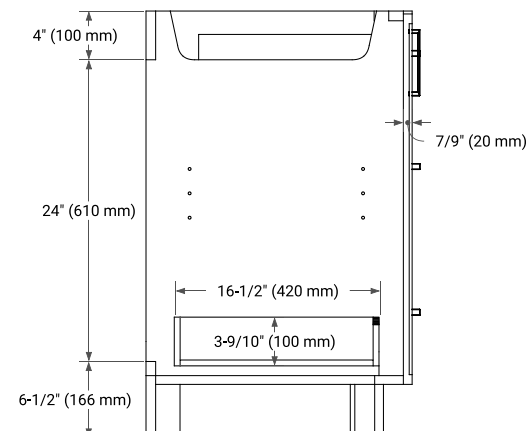

KELLY 72" DOUBLE SINK BASE CABINET

ARIEL

BASE CABINET DIMENSIONS

72" W x 21.5" D x 34.5" H

FEATURES

- Solid wood frame and Plywood
- Soft-close system
- Dovetail construction
- Stylish Slim Shaker Door
- Pull-out inside drawer
- Adjustable shelf

AVAILABLE COLORS

White

Grey

Midnight Blue

Oak

HARDWARE FINISHES

Matte Black

FRONT VIEW

SIDE VIEW

PLAN VIEW