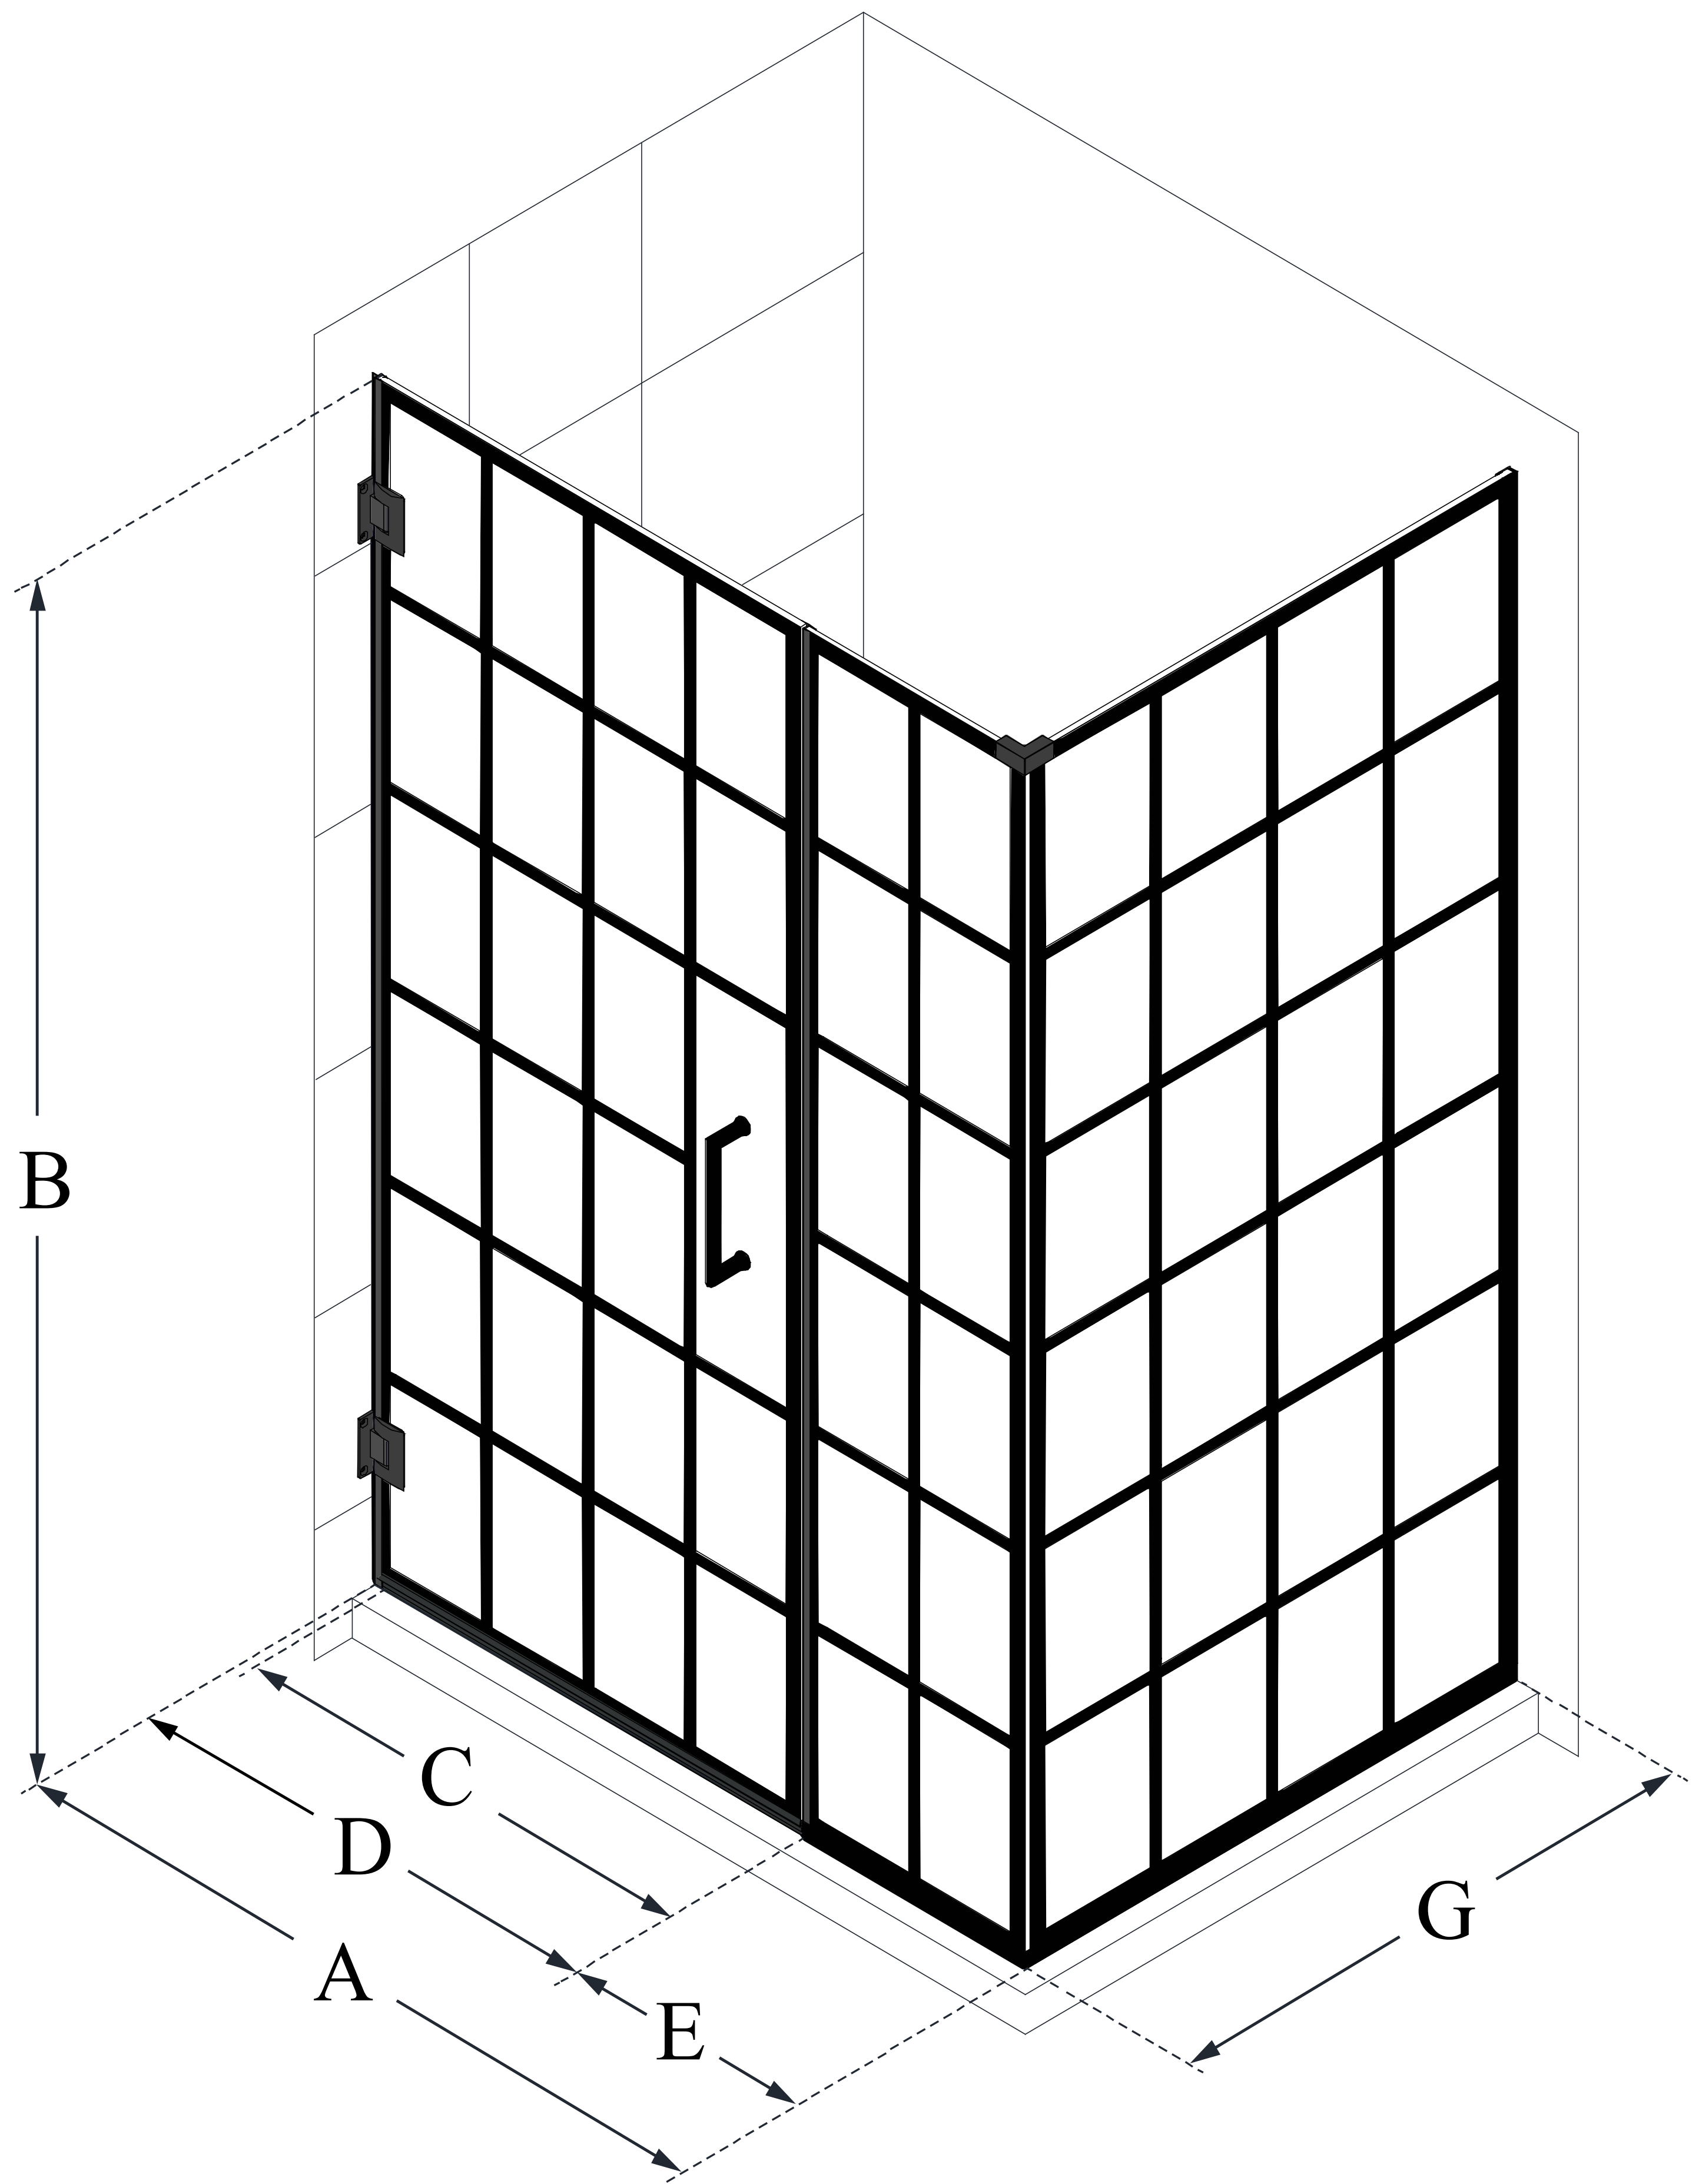

SHEN-2434460-89

UNIDOOR TOULON

DreamLine Unidoor Toulon 34 3/8
in. D x 46 in. W x 72 in. H Frameless
Hinged Shower Enclosure

SWING DOOR

CONFIGURATION DIMENSIONS:

A: 45 7/8 in.

MODEL WIDTH

B: 72 in.

MODEL HEIGHT

C: 29 3/8 in.

ACCESS WIDTH

D: 30 3/8 in.

DOOR WIDTH

E: 15 1/2 in.

INLINE PANEL WIDTH

G: 34 3/8 in.

RETURN PANEL WIDTH

DreamLine reserves the right to update or modify the hardware or materials pictured without prior notice for the purpose of product improvement and customer satisfaction.